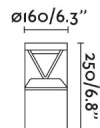

General characteristics

Type	I
IP	65
voltage	100V-240V
Hertz	50/60Hz
Power	14W
IK	10

Material

Body/Structure	Aluminium+PC
Diffuser	PC

Finish

Body/Structure	Dark Grey
Diffuser	Transparent

Lighting characteristics