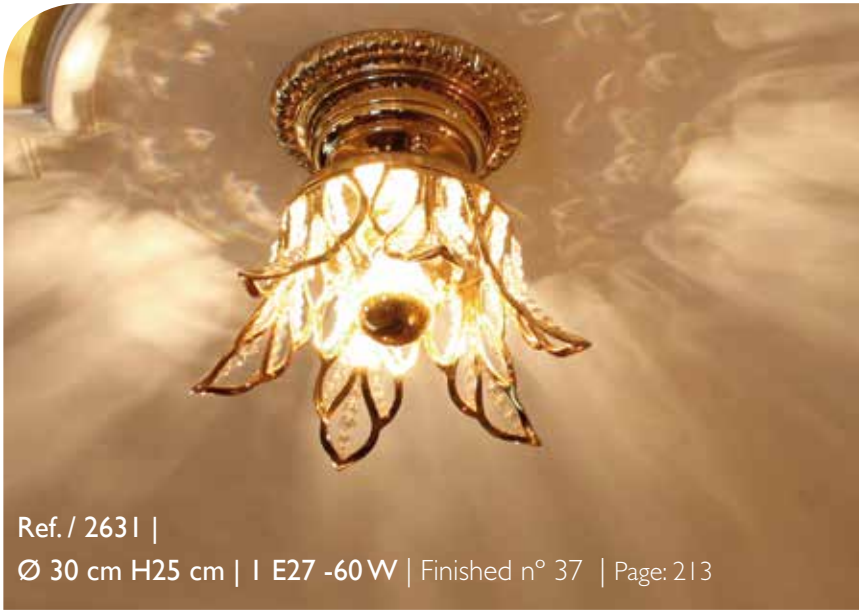

Ref. / 2508 | Ø 55 cm H48 cm | 3 E27 -60 W | Finished n° 36 | Page: 171

Ref. / 2618 | Ø 70 cm H53 cm | 4 E27 -60 W | Finished n° 36 | Page: 171

MADE WITH
SWAROVSKI
ELEMENTS

Ref. / 2449 |

Ø 55 cm H46 cm | 3 E14 -60 W | Finished n° 37 | Page: 210

Ref. / 2631 |
 Ø 30 cm H25 cm | 1 E27 -60 W | Finished n° 37 | Page: 213

Ref. / 2257 | Ø 65 cm H37 cm | 3 E27-60 W | Finished n° 6 | Page: 236
 Ref. / 2258 | Ø 52 cm H37 cm | 3 E27-60 W | Finished n° 6 | Page: 236