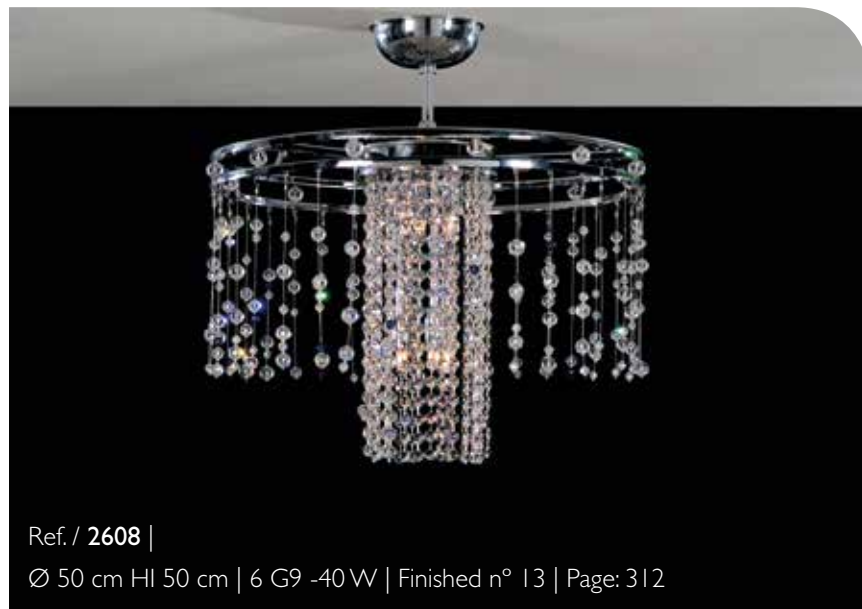

Ref. / 2568
 | Ø 42 cm H36 cm | 3 E27- 60 W | Finished n° 35 | Page: 290

Ref. / 2574 |
 Ø 42 cm H28 cm | 3 E27 - 60 W | Finished n° 39 | Page: 297

Ref. / 2585 |

Ø 100 cm H 50 cm | 9 E27 -60 W | Finished n° 30 | Page: 323