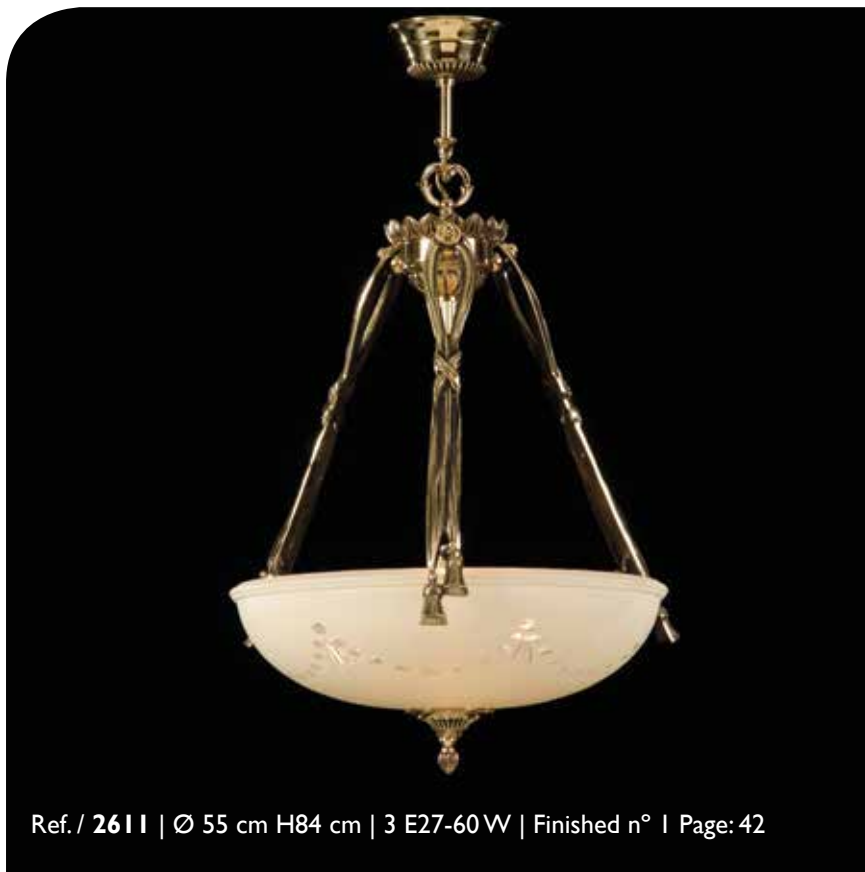

Ref. / **2513** |

Ref. / **2611** | Ø 55 cm H84 cm | 3 E27-60 W | Finished n° 1 | Page: 42

Ref. / **2612** | Ø 45 cm H84 cm | 3 E27-60 W | Finished n° 1 | Page: 42