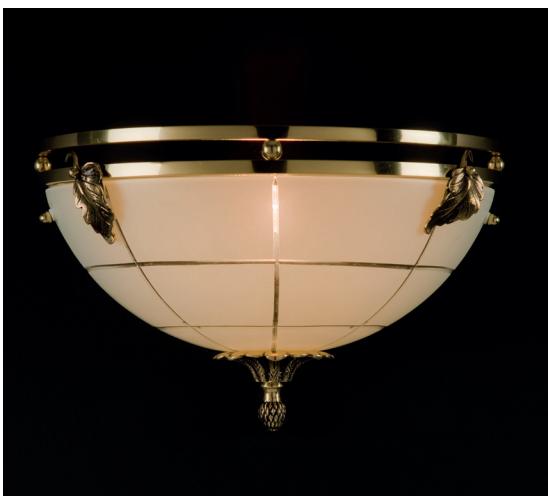

Ref. / 2504 | L36 cm H22 cm P18 cm
| 1 78mm -120W Halog. | Finished n° 1 | Page: 287