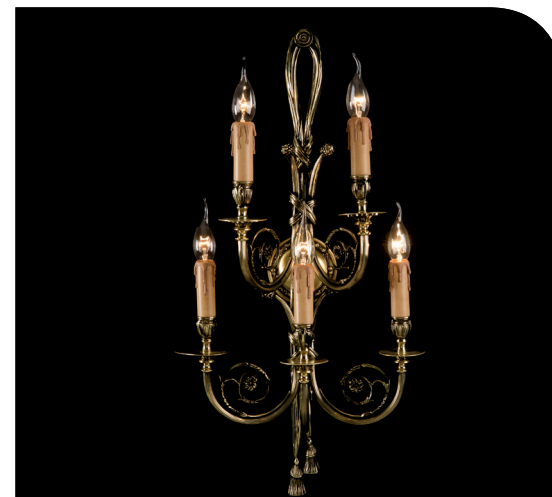

Ref. / 595/5 | L38 cm H 75 cm P 23 cm
| 5 E14-60 W | Finished n° 1 | Page: 45