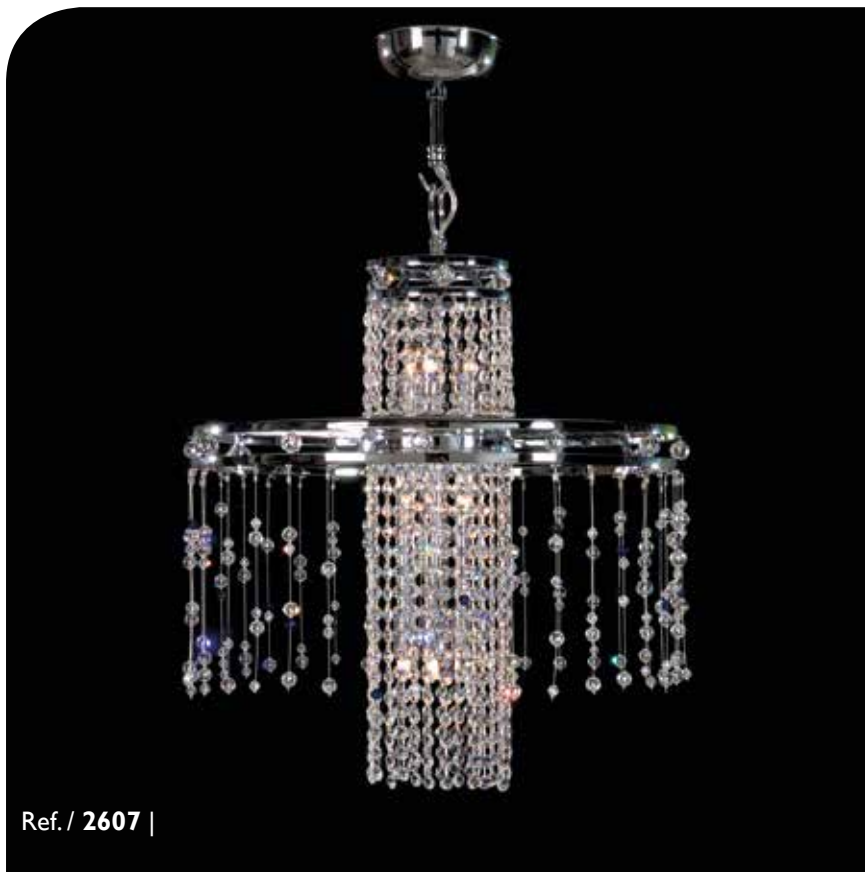

Ref. / 2564 |

Ref. / 2607 |

Ø 50 cm H 75 cm | 6 G9 -40 W | Finished n° 13 | Page: 311