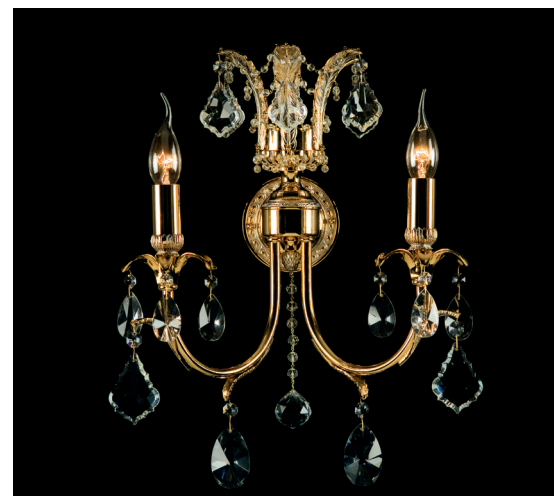

Ref. / 2509 | L36 cm H48 cm P23 cm
| 2 E14 -60W | Finished n° 36 | Page: 171