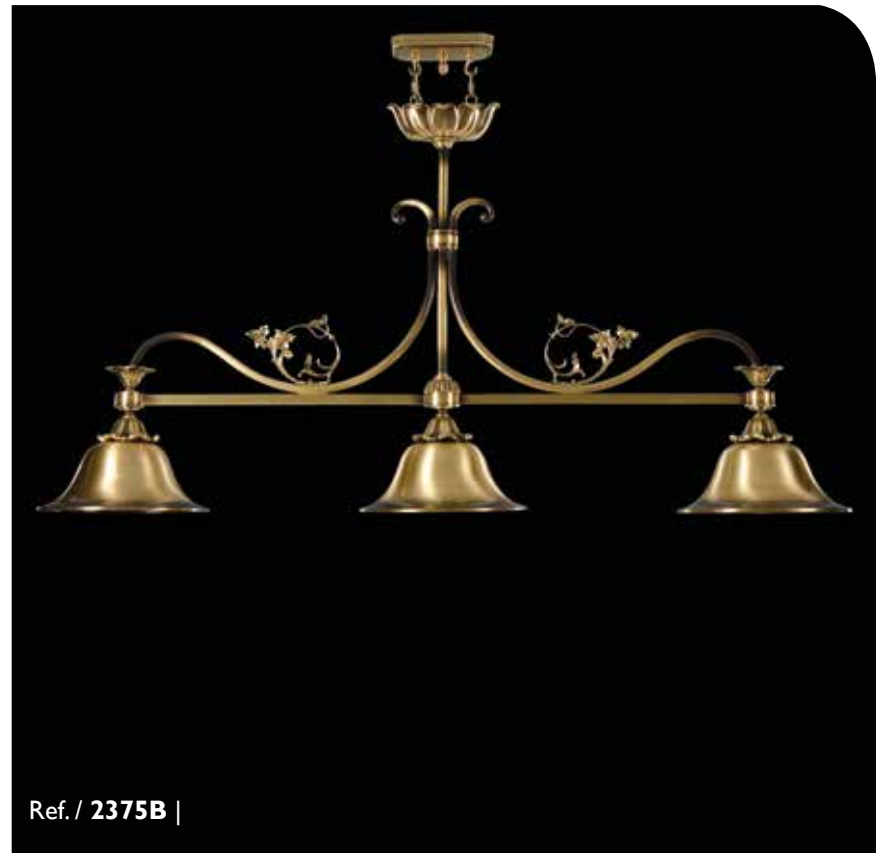

Ref. / 700 |

Ø 97 cm H102 cm | 20 E14 -60 W | Finished n° 35 | Page: 57

Ref. / 2375B |

Ø 153 cm H92 cm | 3 E27-60 W | Finished n° 7 | Page: 62

Ref. / 2265B |

Ø 52 cm H112 cm | 3 E14 -60 W | Finished n° 3 | Page: 68