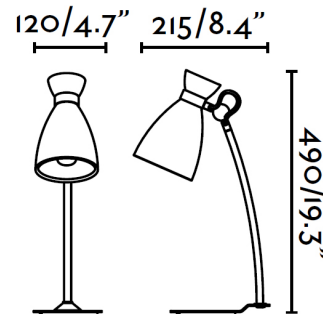

Продажа дизайнерской мебели, 8 (800) 500-70-36
света и аксессуаров hello@barcelonadesign.ru
по всей России www.barcelonadesign.ru

RETRO Red table lamp

Ref. 20005

RETRO is a set of designer lamps by Alex & Manel Llusçà inspired by the 60s, available in three colors to light up different rooms in your home. The light source for the red table lamp is an E14 MAX 20W bulb (not included). With this set you will get a "retro" touch for the lighting of your home.

Specifications

Bulb:	1 x E14 20W
Bulb included:	No
Voltage:	100-240V
Operating Frequency:	50/60Hz
IP:	20
Class:	II
Material:	Metal
Designer:	ALEX & MANEL LLUSCÀ
Recommended bulb:	17451
Description of recommended Bulb:	G45 MATE LED E14 3W 2700K 250Lm
Length:	115 mm
Net Width:	490 mm
Height:	280 mm
Diameter:	115 Ø
Net Weight:	2.00 kg
Volume:	0.00718 m3