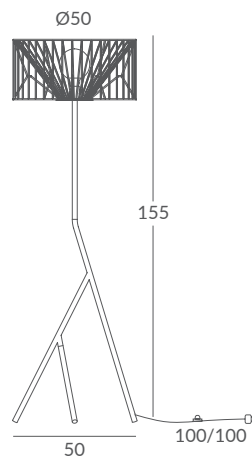

REF.
31004

PIE DE SALÓN / FLOOR LAMP
IP20

MATERIAL
Metal y cuerda / Metal and cord

ACABADO / FINISHED
Estructura pantalla: blanca o arena texturada
Lampshade structure: white or granulated sand
Estructura patas: blanca
Legs structure: white
Cuerda: ver colores estándar
Cord: see standard colors

INSTALACIÓN / INSTALLATION
- E27 LED 1x15W Ø6cm
- E27 LED 1x20W Ø12cm

REF.
31008

PIE DE SALÓN / FLOOR LAMP
IP20

MATERIAL
Metal, cuerda y metacrilato
Metal, cord and PMMA

ACABADO / FINISHED
Base: blanca / Base: white
Estructura pantalla: blanca o arena texturada
Lampshade structure: white or granulated sand
Difusor: blanco hielo
Diffuser: white frosted
Cuerda: ver colores estándar
Cord: see standard colors

INSTALACIÓN / INSTALLATION
- E27 LED 1x15W Ø6cm
- E27 LED 1x20W Ø12cm