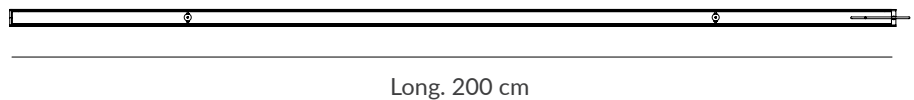

Ref. 30021/200 (34,4W)