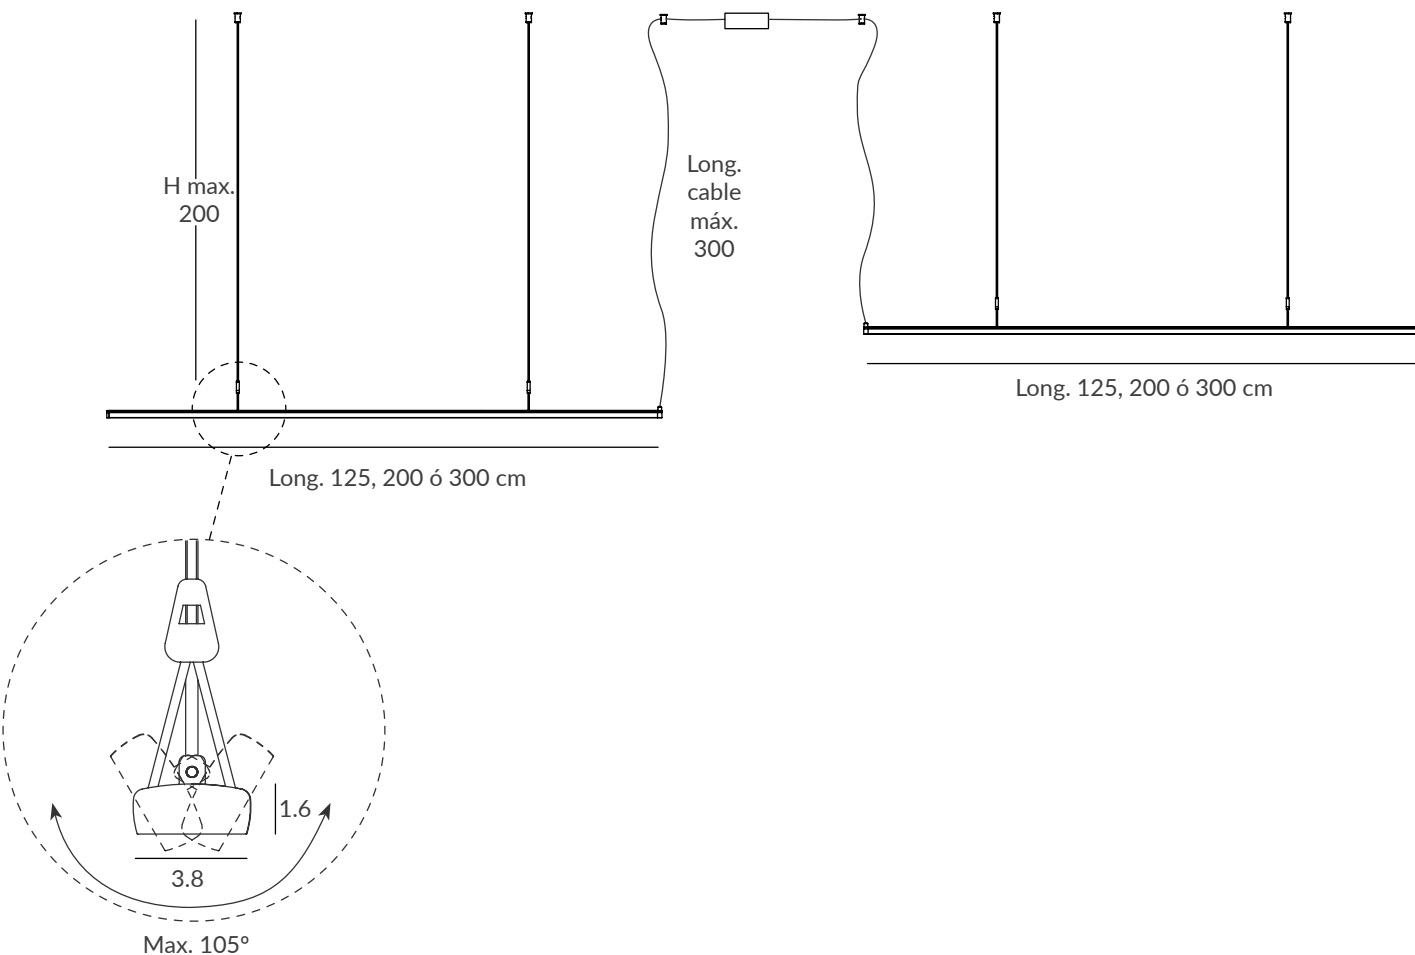

AVATAR POP está compuesto por perfiles de diferentes medidas (125cm - 200cm - 300cm) hasta un máximo de un conjunto total de 9 metros (155W) de perfiles por luminaria + el KIT de instalación apropiado a su potencia. Según los metros que sumen el total de los perfiles, se necesita un KIT con un driver diferente. Los KITS tienen un máximo de 4 salidas. Si se desean más salidas consultar con fábrica.

AVATAR POP is composed of profiles of different sizes (125cm - 200cm - 300cm) up to a maximum of a set of 9 meters (155W) of profiles in total per luminaire + the installation KIT appropriate to its power. Depending on the meters of total profiles, it is needed a KIT with a different driver. The KITS have a maximum of 4 outputs. If more outputs are needed, ask factory.