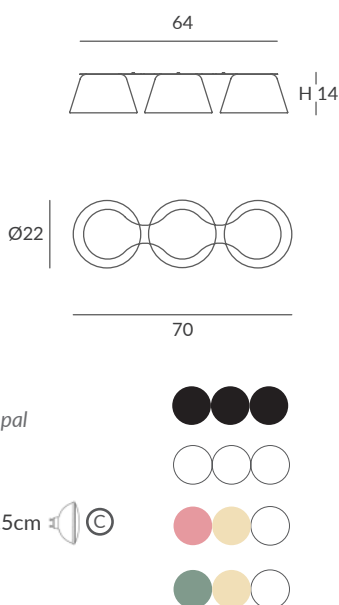

REF.
28260/70

PLAFÓN / CEILING LIGHT
IP20

MATERIAL
Metal y acrílico / Metal & acrylic

ACABADO / FINISH
Negro mate, blanco mate, blanco,
beige, marsala y oliva
Matt black, matt white, white,
beige, marsala and olive
Base: blanco o negro mate
Base: white or matt black
Difusor: opal mate / Diffuser: matt opal

INSTALACIÓN / INSTALLATION
- 3 x GU10 LED 8W Ø5cm
- 3 x GU10 LED 14W Ø11.1cm L:7.5cm
- 3 x COB LED 10W
CRI>90
Cálida / Warm 3000K 432lm
Neutra / Neutral 4000K 451lm