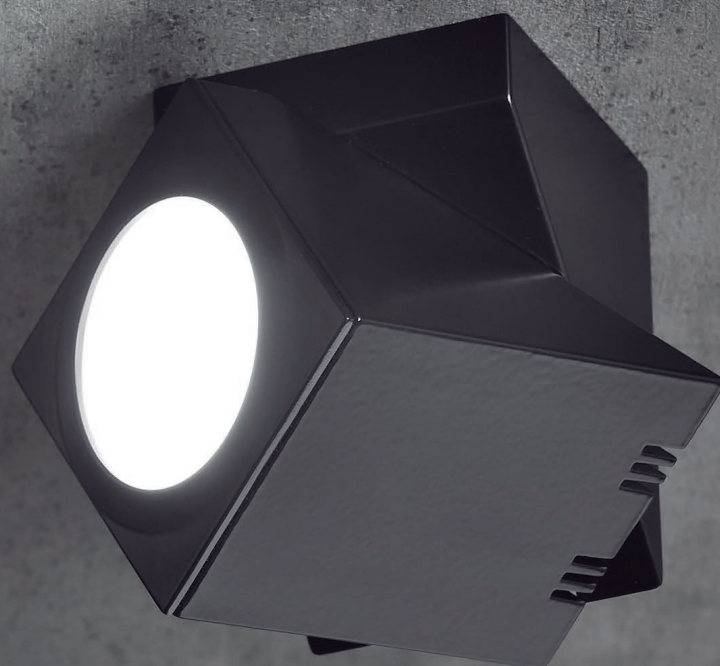

17013/1 *satin nickel*

17013/1 *matt white*