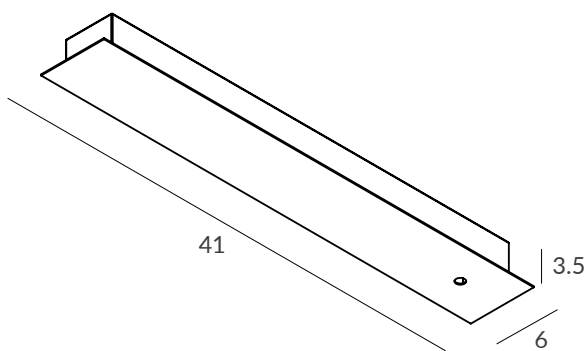

Base KIT 1 (para perfil individual)
Base KIT 1 (for single profile)

NOTA: En caso de necesitar más perfiles, añadir un florón más / NOTE: In case you need more profiles, add one more canopy.