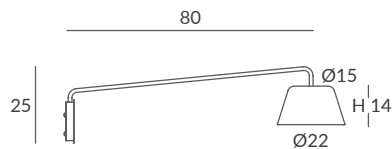

Base y brazo: blanco o negro mate

Base and arm: white or matt black
Difusor: opal mate / Diffuser: matt opal

INSTALACIÓN / INSTALLATION

- 1 x GU10 LED 8W Ø5cm  
- 1 x GU10 LED 14W Ø11.1cm L:7.5cm 
- 1 x COB LED 10W
CRI>90  
Cálida / Warm 3000K 432lm
Neutra / Neutral 4000K 451lm