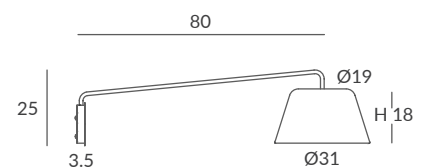

REF.
28980/L

APLIQUE / WALL LAMP
IP20

MATERIAL
Metal y acrílico / Metal & acrylic

ACABADO / FINISH

Negro mate, blanco mate, blanco,
beige, marsala y oliva
*Matt black, matt white, white,
beige, marsala and olive*

Base y brazo: blanco o negro mate

Base and arm: white or matt black
Difusor: opal mate / Diffuser: matt opal

INSTALACIÓN / INSTALLATION

- 1 x E27 LED 15W Ø6cm
- 1 x COB LED 10W
CRI>90
Cálida / Warm 3000K 432lm
Neutra / Neutral 4000K 451lm