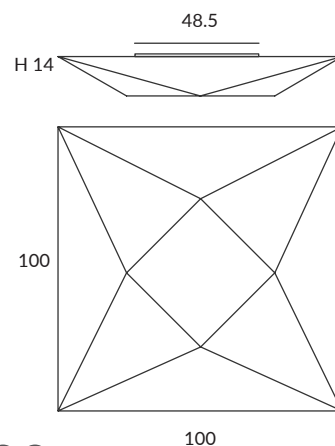

REF.
20007/100

PLAFÓN / CEILING LIGHT
IP20

MATERIAL
Metal y tela elástica
Metal & stretching fabric

ACABADO / FINISH
Blanco óptico
Optical white

INSTALACIÓN / INSTALLATION
- E27 LED 4x15W Ø6cm

- PCB-LED 40W 700mA
CRI>80
Cálida / Warm 3000K 2400lm
Neutra / Neutral 4000K 2510lm

- PCB-LED 70W 500mA
CRI>90
Cálida / Warm 3000K 4492lm
Neutra / Neutral 4000K 4698lm

- PCB-LED 72W 300mA
Regulable en temp./ brillo
Dimmable temp./ brightness
3000K - 6000K max. 3911lm