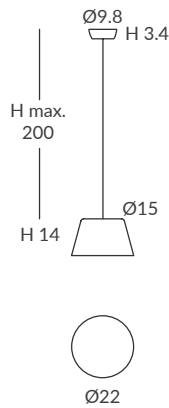

ACABADO / FINISH
Negro mate, blanco mate, blanco,
beige, marsala y oliva
Matt black, matt white, white,
beige, marsala and olive
Difusor: opal mate / Diffuser: matt opal

INSTALACIÓN / INSTALLATION
- 1 x GU10 LED 8W Ø5cm  
- 1 x GU10 LED 14W Ø11.1cm L:7.5cm  
- 1 x COB LED 10W
CRI>90  
Cálida / Warm 3000K 432lm
Neutra / Neutral 4000K 451lm