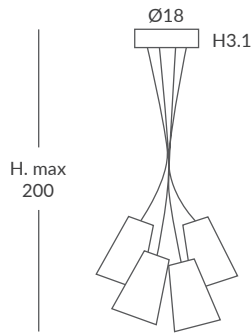

REF.
POP-BQ/4

COLGANTE / SUSPENSION
IP20

MATERIAL
Metal y cuerda / Metal and cord

ACABADO / FINISH
Florón: negro mate o blanco mate
Canopy: matt black or matt white
Estructura: negra (excepto para cuerda blanca)
Structure: black (except for white cord)
Cuerda: ver colores estándar
Cord: see standard colors

INSTALACIÓN / INSTALLATION
- E27 LED 4x15W Ø6cm

36

REF.
POP-BQ/6

COLGANTE / SUSPENSION
IP20

MATERIAL
Metal y cuerda / Metal and cord

ACABADO / FINISH
Florón: negro mate o blanco mate
Canopy: matt black or matt white
Estructura: negra (excepto para cuerda blanca)
Structure: black (except for white cord)
Cuerda: ver colores estándar
Cord: see standard colors

INSTALACIÓN / INSTALLATION
- E27 LED 6x15W Ø6cm