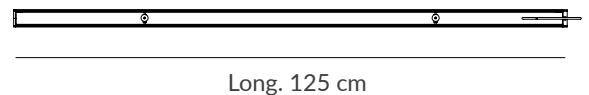

Perfiles / Profiles

REF. 30021/125 COLGANTE / SUSPENSION IP20 MATERIAL Aluminio/ Aluminium Difusor policarbonato: Blanco óptico Polycarbonate diffuser: Optical white ACABADO / FINISH Negro mate/ Matt black INSTALACIÓN / INSTALLATION PCB-LED 125cm (21,5W) 700mA CRI > 90 - Cálida/ Warm 3000K 1605lm - Neutra/ Neutral 4000K 1680lm	REF. 30021/200 COLGANTE / SUSPENSION IP20 MATERIAL Aluminio/ Aluminium Difusor policarbonato: Blanco óptico Polycarbonate diffuser: Optical white ACABADO / FINISH Negro mate/ Matt black INSTALACIÓN / INSTALLATION PCB-LED 200cm (34,4W) 700mA CRI > 90 - Cálida/ Warm 3000K 2568lm - Neutra/ Neutral 4000K 2688lm	REF. 30021/300 COLGANTE / SUSPENSION IP20 MATERIAL Aluminio/ Aluminium Difusor policarbonato: Blanco óptico Polycarbonate diffuser: Optical white ACABADO / FINISH Negro mate/ Matt black INSTALACIÓN / INSTALLATION PCB-LED 300cm (51,6W) 700mA CRI > 90 - Cálida/ Warm 3000K 3852lm - Neutra/ Neutral 4000K 4032lm

Ref. 30021/125 (21,5W)