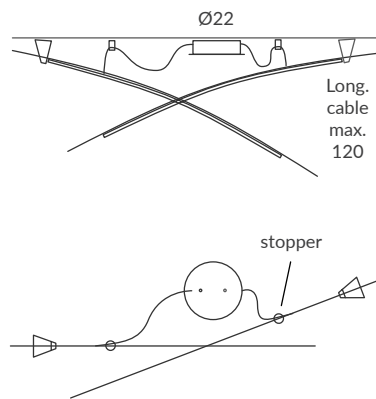

INSTALACIÓN / INSTALLATION
LED Strip 24V 4mm 3000K 16W (1010 lm)
LED Strip 24V 4mm 4000K 16W (1094 lm)
CRI≥90 (P) (LC) (C)

*Para opciones regulables: florón de Ø22 cm
*For DIM options: canopy Ø22 cm

REF. RITA CROSS
28021/2