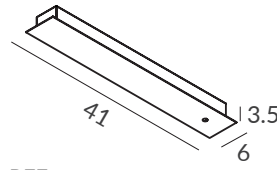

REF.
KIT 32010/3
(Para un total de 5m y 6m)
(For a total of 5m and 6m)

ACABADO / FINISH
Negro mate / Matt black

ⓓ dim DALI Ⓟ dim PUSH
ⓐ dim Casambi