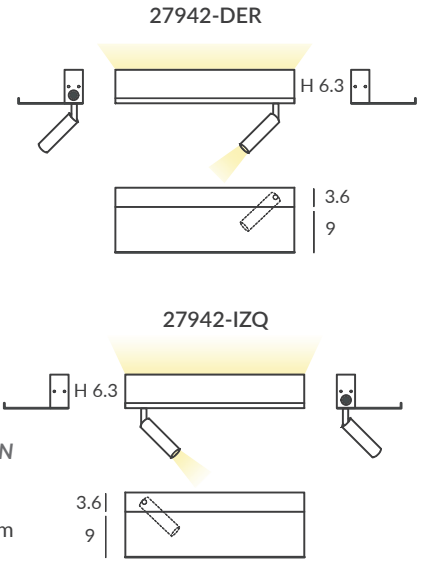

INSTALACIÓN / INSTALLATION

PCB LED 4.5W 700mA
- Cálida/ Warm 3000K 277lm
- Neutra/ Neutral 4000K 290lm
CRI ≥ 90
Foco / Spot LED 3W