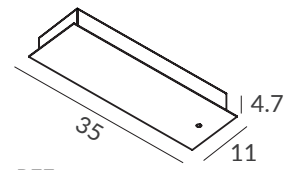

REF.
KIT 32010/4
(Para un total de 7m a 9m*)
(For a total from 7m to 9m*)

ACABADO / FINISH
Negro mate / Matt black

Para 7m y 8m / For 7m and 8m:
ⓓ dim DALI Ⓟ dim PUSH
ⓐ dim Casambi
Para 9m / For 9m:
Ⓥ dim 0-10V