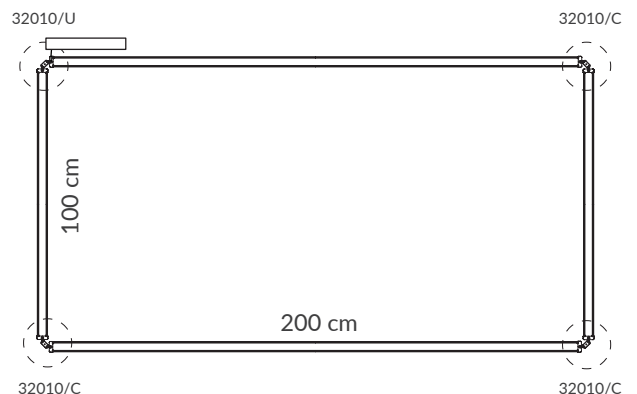

Composición cerrada / Closed composition

Pueden enviarnos un boceto de la composición deseada / You can send us your composition sketch