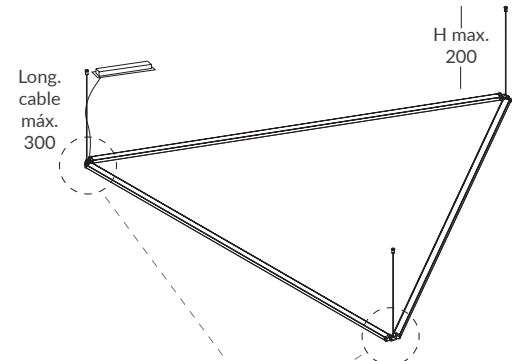

Composición abierta / Open composition

Composición cerrada / Closed composition

ref. 32010/F