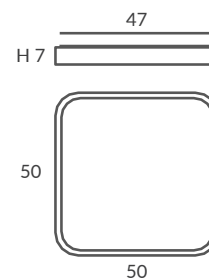

REF.
20017/00

APLIQUE / WALL BRACKET
IP20

MATERIAL

Metal, madera de haya y cristal
Metal, beechwood and glass

ACABADO / FINISH

Roble / Oak
Difusor blanco opal
Opal white diffuser

INSTALACIÓN / INSTALLATION

- 2 x E27 LED 6W Ø5cm
- 1 x 2G11 LED 36W L:41cm TC-L

REF.
20017/50

PLAFÓN / CEILING LIGHT
IP20

MATERIAL

Metal, madera de haya y cristal
Metal, beechwood and glass

ACABADO / FINISH

Roble / Oak
Difusor blanco opal
Opal white diffuser

INSTALACIÓN / INSTALLATION

- 4 x E27 LED 6W Ø5cm
- 4 x 2G11 LED 18W L:32cm TC-L
- PCB-LED 40W 700mA
- CRI>80
- Cálida / Warm 3000K 1661lm
- Neutra / Neutral 4000K 1738lm

REF.
20017/40