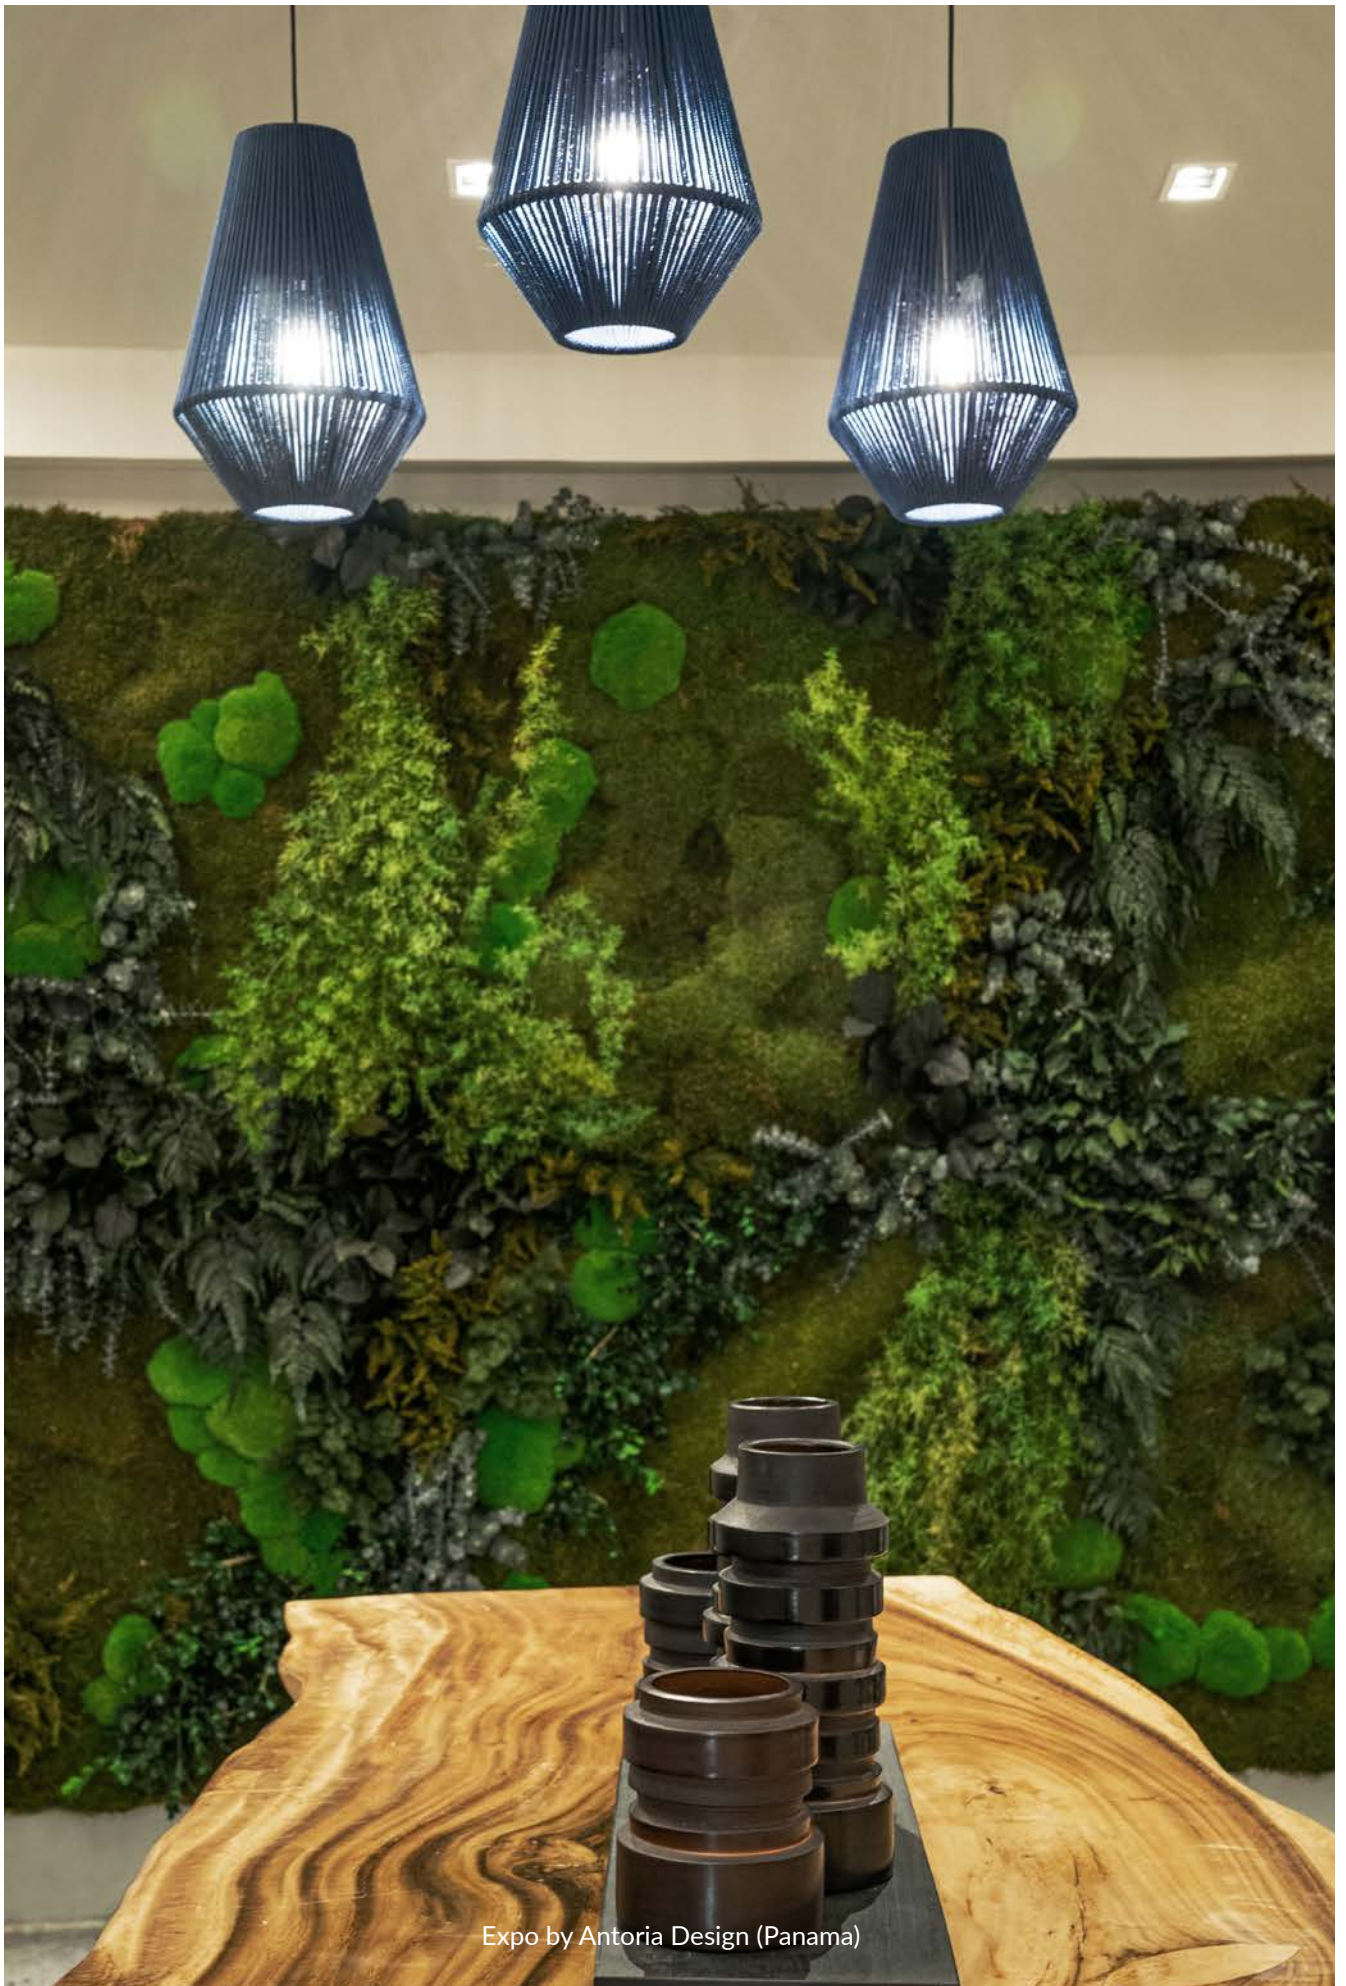

Inntel Hotels (Utrecht)

Ameztoi Hotel by Gunartea (Spain)

Expo by Antoria Design (Panama)