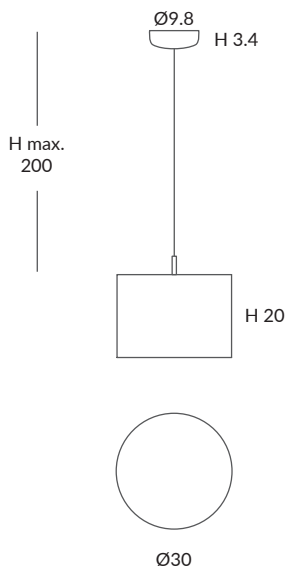

REF. REF.
27800/30 OD27800/30

COLGANTE/ SUSPENSION
IP20 (27800/30) o IP64 (OD27800/30)

MATERIAL
Metal y cuerda / Metal & cord

ACABADO / FINISH
Florón: blanco mate, negro mate, níquel satinado o cromo
Canopy: matt white, matt black, satin nickel or chrome
Estructura: negra (excepto para cuerda blanca)
Structure: black (except for white cord)
Cuerda ver carta de colores
Cord (see cord color chart)

INSTALACIÓN / INSTALLATION
- 1 x E27 LED 15W Ø6cm
- 1 x E27 LED 20W Ø12cm
©