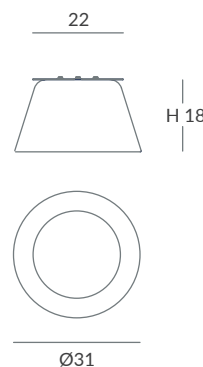

REF.
28280/31

PLAFÓN / CEILING LIGHT
IP20

MATERIAL
Metal y acrílico / Metal & acrylic

ACABADO / FINISH
Negro mate, blanco mate, blanco,
beige, marsala y oliva
Matt black, matt white, white,
beige, marsala and olive
Base: blanco o negro mate
Base: white or matt black
Difusor: opal mate / Diffuser: matt opal

INSTALACIÓN / INSTALLATION
- 1 x E27 LED 15W Ø6cm
- 1 x COB LED 10W
CRI>90
Cálida / Warm 3000K 432lm
Neutra / Neutral 4000K 451lm