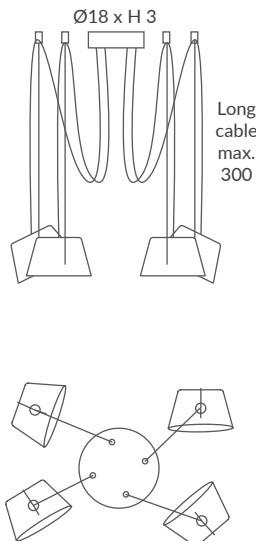

REF.
27860/2T
27860/3T
27860/4T
27860/5T
27860/6T

COLGANTE / SUSPENSION
De 2 a 6 con salida inferior
From 2 to 6 with cable inferior exit
IP20

MATERIAL
Metal y acrílico / Metal & acrylic

ACABADO / FINISH
Negro mate, blanco mate o blanco
Matt black, matt white or white
Difusor: opal mate / Diffuser: matt opal

INSTALACIÓN / INSTALLATION
- 2-6 x GU10 LED 8W Ø5cm
- 2-6 x GU10 LED 14W Ø11.1cm L:7.5cm
- 1 x COB LED 10W
CRI>90
Cálida / Warm 3000K 432lm
Neutra / Neutral 4000K 451lm