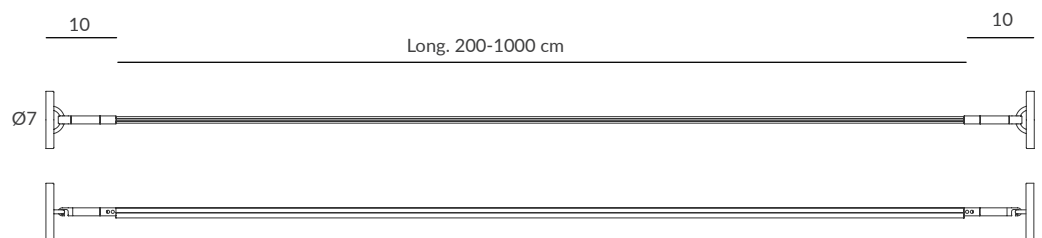

WALL TO WALL
IP20

MATERIAL
Aluminio y policarbonato
Aluminium & polycarbonate

ACABADO / FINISH
Negro mate
Matt black
Difusor: blanco óptico
Diffuser: Optic white
Caja driver: blanco mate
Driver box: Matt white

INSTALACIÓN / INSTALLATION
- LED strip 24V 9,6W/m (D) (P) (C)
CRI>90
Cálida / Warm 3000K 612lm/m
Neutra / Neutral 4000K 663lm/m

(D) dim DALI

(P) dim PUSH

(LC) dim L,C

(C) dim Casambi

Archivos 3D y ficheros fotométricos disponibles en web / 3D and photometric files available on the web