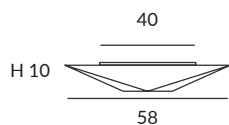

REF.
20007/00

APLIQUE / WALL BRACKET
IP20

MATERIAL
Metal y tela elástica
Metal & stretching fabric

ACABADO / FINISH
Blanco óptico
Optical white

INSTALACIÓN / INSTALLATION
- E27 LED 2x15W Ø6cm