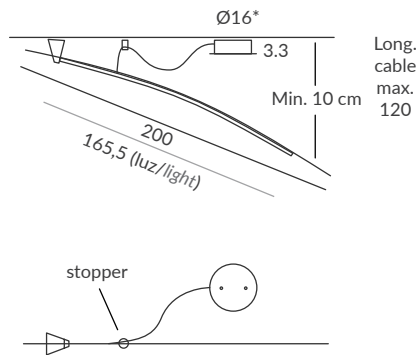

REF. RITA CROSS
28021/1

COLGANTE / SUSPENSION
IP20

MATERIAL
Aluminio / Aluminium
Tira LED / LED Strip
Policarbonato/ Polycarbonate

ACABADO / FINISH
Negro mate / Matt black
Difusor de Policarbonato: Blanco Óptico
Polycarbonate diffuser: Optical White

INSTALACIÓN / INSTALLATION
LED Strip 24V 4mm 3000K 16W (1010 lm)
LED Strip 24V 4mm 4000K 16W (1094 lm)
CRI≥90 (P) (LC) (C)

*Para opciones regulables: florón de Ø22 cm
*For DIM options: canopy Ø22 cm