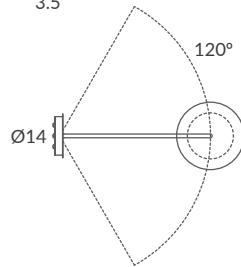

Base y brazo: blanco o negro mate

Base and arm: white or matt black
Difusor: opal mate / Diffuser: matt opal

INSTALACIÓN / INSTALLATION

- 1 x GU10 LED 8W Ø5cm  
- 1 x GU10 LED 14W Ø11.1cm L:7.5cm 
- 1 x COB LED 10W
CRI>90  
Cálida / Warm 3000K 432lm
Neutra / Neutral 4000K 451lm