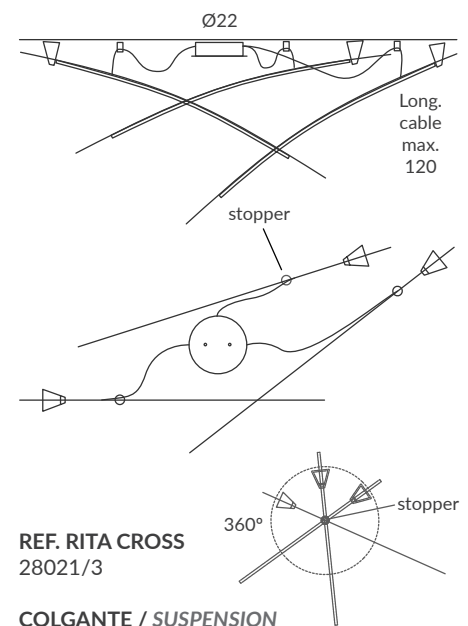

REF. RITA CROSS
28021/3

COLGANTE / SUSPENSION
IP20

MATERIAL
Aluminio / Aluminium
Tira LED / LED Strip
Policarbonato/ Polycarbonate

ACABADO / FINISH
Negro mate / Matt black
Difusor de Policarbonato: Blanco Óptico
Polycarbonate diffuser: Optical White

INSTALACIÓN / INSTALLATION
LED Strip 24V 4mm 3000K 48W (3030 lm)
LED Strip 24V 4mm 4000K 48W (3282 lm)
CRI≥90 (P) (LC) (C)

REF. RITA LINE
29010/200
29010/400
29010/600
29010/800
29010/1000