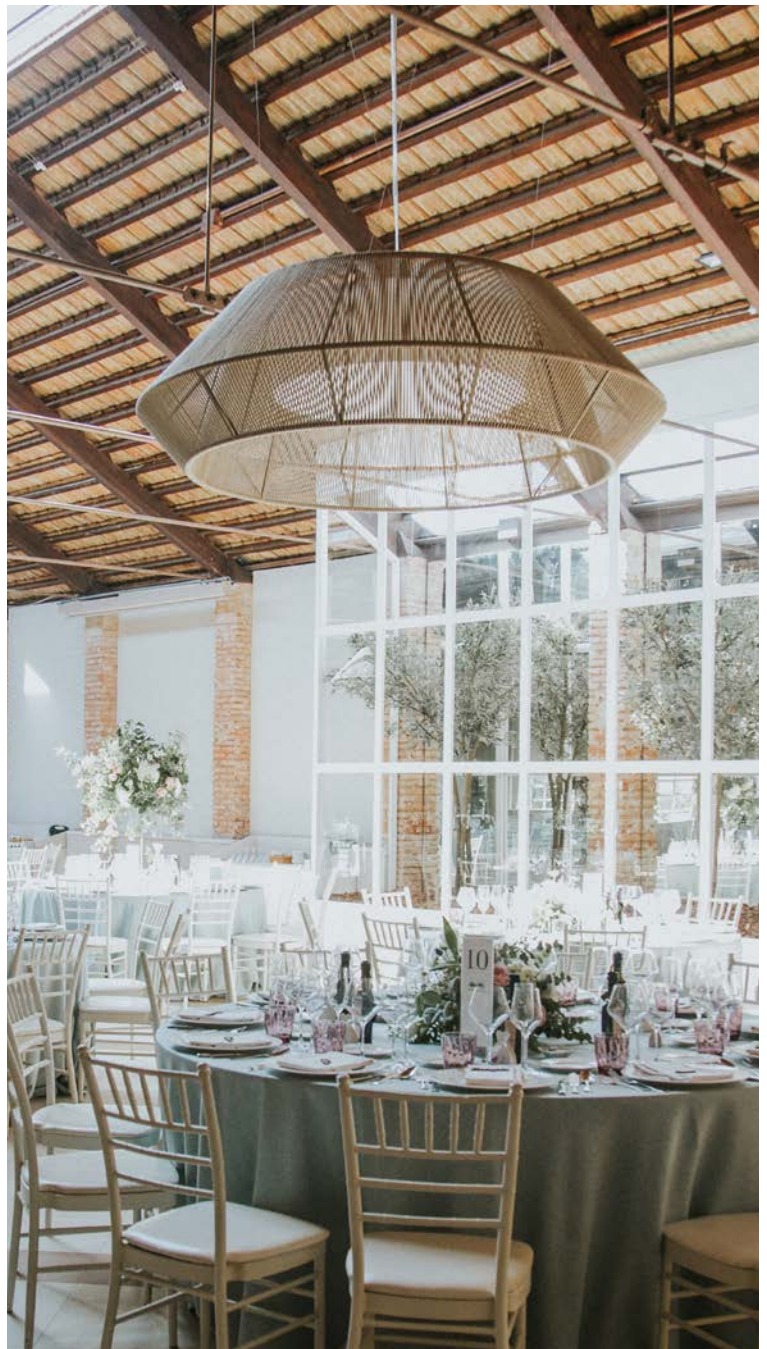

PERSONALIZA TU LÁMPARA

CUSTOMIZE YOUR LAMP

ILUMINACIÓN A MEDIDA

En los últimos años hemos detectado la creciente demanda de productos personalizados y a medida. En el ámbito de la iluminación, esto no es una excepción.

Es por ello que nos estamos posicionando como una marca con alta flexibilidad a la hora de adaptarnos a los requisitos de nuestros clientes, haciendo realidad sus propuestas de iluminación.

Adaptamos nuestros diseños modificando medidas, colores e incluso materiales, según las exigencias de nuestros prescriptores. De esta forma, podemos ofrecer lámparas personalizadas y a medida de sus necesidades.

Además, al ser fabricantes y disponer de un departamento de diseño propio podemos asesorar en estudios lumínicos.

CUSTOM MADE LIGHTING

In recent years we have noticed an increasing demand for customised and tailor-made products. In the field of lighting, this is no exception.

That is why we are positioning ourselves as a brand with high flexibility when it comes to adapting to the requirements of our customers, making their lighting proposals a reality.

We adapt our designs by modifying sizes, colours and even materials, according to the requirements of our specifiers. In this way, we can offer customised lamps that are tailored to their needs.

Furthermore, as we are manufacturers and have our own design department, we can advise on lighting studies.