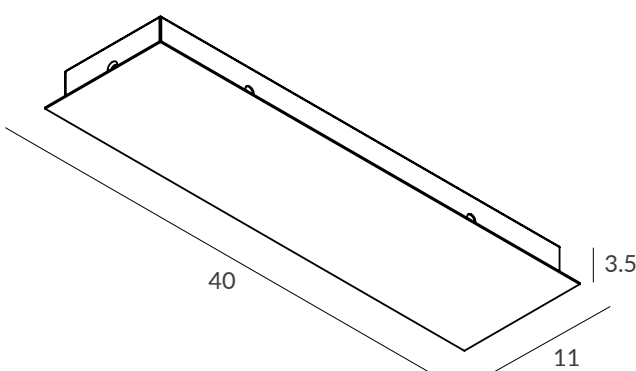

Base KITS 2, 3 y 4 (para múltiples perfiles)
Base KIT 2, 3 and 4 (for multiple profiles)

NOTA: En caso de necesitar más perfiles, añadir un florón más / NOTE: In case you need more profiles, add one more canopy.