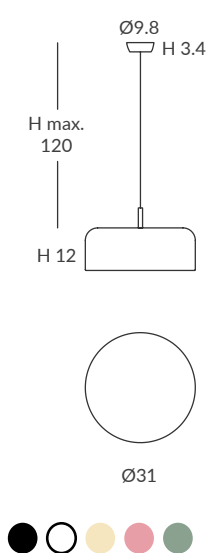

REF.
25800/31

COLGANTE / SUSPENSION
IP20

MATERIAL
Metal y acrílico / Metal & acrylic

ACABADO / FINISH
Negro mate, blanco mate,
blanco, beige, marsala y oliva
Matt black, matt white, white,
beige, marsala or olive
Difusor: opal mate / Diffuser: Matt opal

INSTALACIÓN / INSTALLATION
- E27 LED 2x15W Ø6cm
- COB LED 10W AC.220V
CRI>90
Cálida / Warm 3000K 432lm
Neutra / Neutral 4000K 451lm