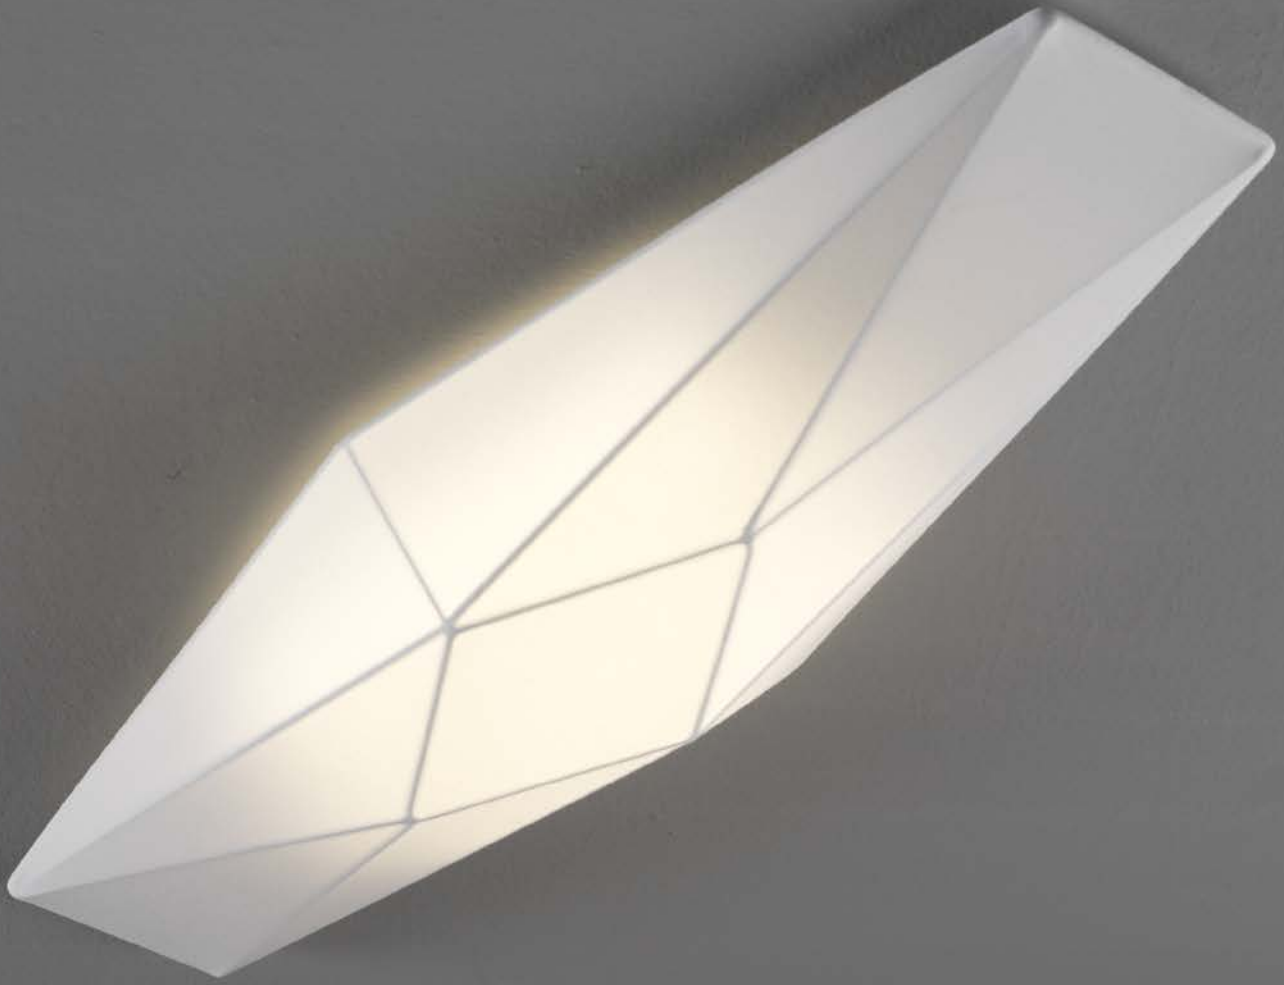

Play and design with stars, with different surface compositions suitable for any kind of ceiling, wall or sloping ceilings. Range including also suspension, floor & table lamps. You may combine different POLARIS, different sizes and shapes. Removable stretching fabric covering a metal structure.