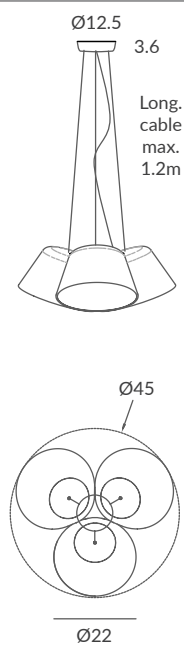

Disponible con salida lateral
With cable side exit available

REF.
28860/45

COLGANTE / SUSPENSION
IP20

MATERIAL
Metal y acrílico / Metal & acrylic

ACABADO / FINISH
Negro mate, blanco mate, blanco,
beige, marsala y oliva
Matt black, matt white, white,
beige, marsala and olive
Florón: blanco o negro mate
Canopy: white or matt black
Difusor: opal mate / Diffuser: matt opal

INSTALACIÓN / INSTALLATION
- 3 x GU10 LED 8W Ø5cm
- 3 x GU10 LED 14W Ø11.1cm L:7.5cm
- 3 x COB LED 10W
CRI>90
Cálida / Warm 3000K 432lm
Neutra / Neutral 4000K 451lm