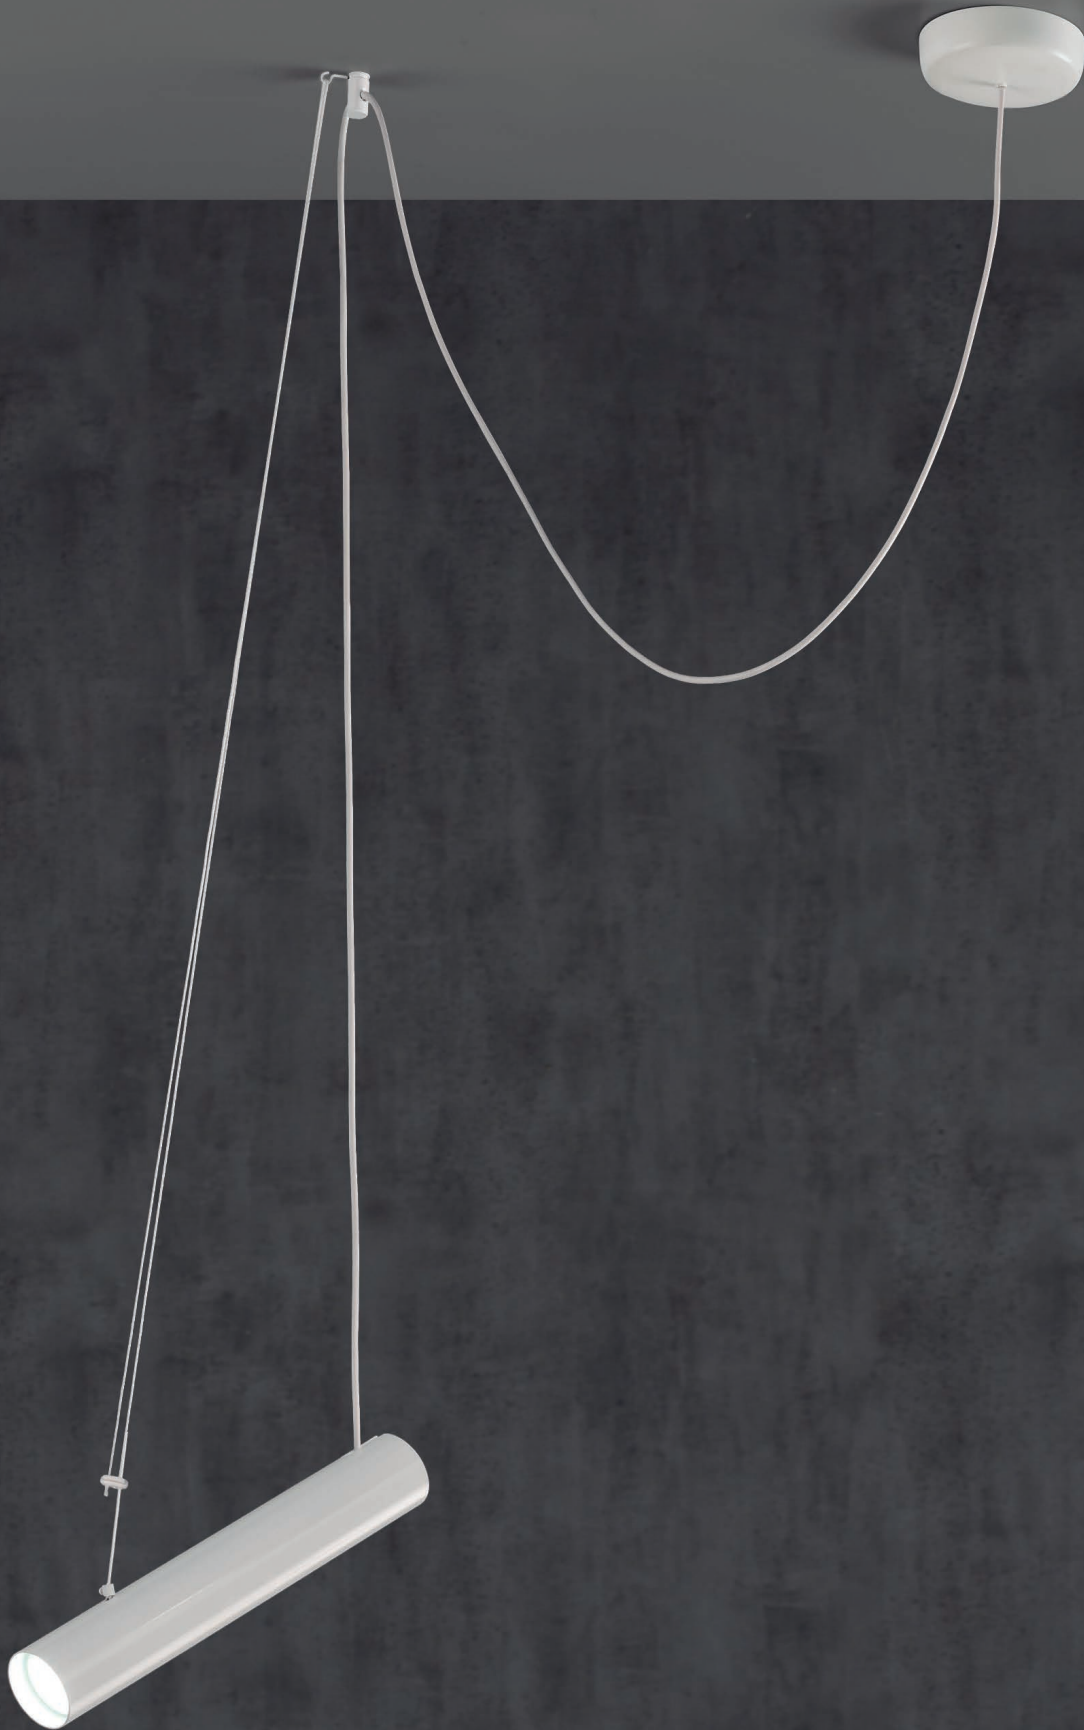

Winner of the “GERMAN DESIGN AWARD” In the category of “Excellent Product Design”. It is an aluminium cylinder spotlight adjustable with bare hands left+right & up+down, in order to focus the light when/where most convenient, turning spaces into useful places at anytime.