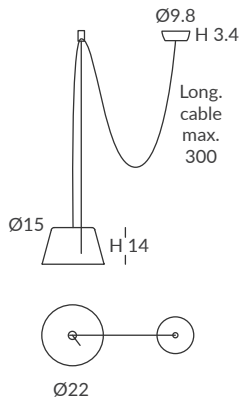

REF.
27860/1

COLGANTE / SUSPENSION
IP20

MATERIAL
Metal y acrílico / Metal & acrylic

ACABADO / FINISH
Negro mate, blanco mate o blanco
Matt black, matt white or white
Difusor: opal mate / Diffuser: matt opal

INSTALACIÓN / INSTALLATION
- 1 x GU10 LED 8W Ø5cm
- 1 x GU10 LED 14W Ø11.1cm L:7.5cm
- 1 x COB LED 10W
CRI>90
Cálida / Warm 3000K 432lm
Neutra / Neutral 4000K 451lm