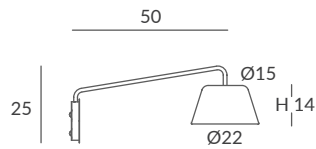

Base y brazo: blanco o negro mate

Base and arm: white or matt black
Difusor: opal mate / Diffuser: matt opal

INSTALACIÓN / INSTALLATION

- 1 x GU10 LED 8W Ø5cm  
- 1 x GU10 LED 14W Ø11.1cm L:7.5cm 
- 1 x COB LED 10W
CRI>90  
Cálida / Warm 3000K 432lm
Neutra / Neutral 4000K 451lm