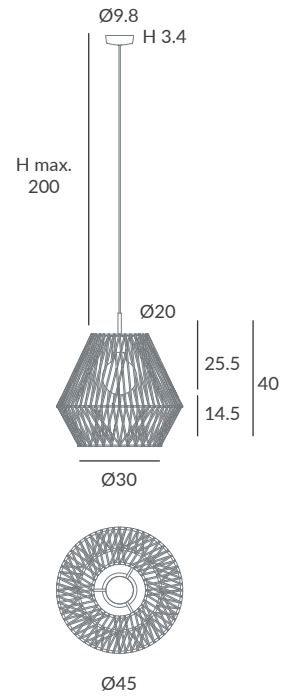

REF. 30810/45   REF. OD30810/45

COLGANTE / SUSPENSION
IP20 (30810/45) o **IP64** (OD30810/45)

MATERIAL
Metal y cuerda
Metal and cord

ACABADO / FINISH
Florón: negro mate/ *Canopy: matt black*
Estructura: negra/ *Structure: black*
Cuerda: Elegir uno o dos colores
(ver carta de colores)/
Cord: Choose one or two colors
(see cord color chart)

INSTALACIÓN / INSTALLATION
- E27 LED 1x15W Ø9.5cm
- E27 LED 1x20W Ø12cm