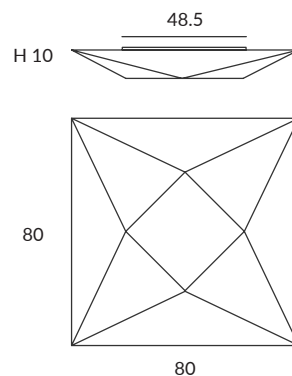

REF.
20007/80

PLAFÓN / CEILING LIGHT
IP20

MATERIAL
Metal y tela elástica
Metal & stretching fabric

ACABADO / FINISH
Blanco óptico
Optical white

INSTALACIÓN / INSTALLATION
- E27 LED 4x15W Ø6cm

- PCB-LED 40W 700mA
CRI>80
Cálida / Warm 3000K 2400lm
Neutra / Neutral 4000K 2510lm

- PCB-LED 70W 500mA
CRI>90
Cálida / Warm 3000K 4492lm
Neutra / Neutral 4000K 4698lm

- PCB-LED 72W 300mA
Regulable en temp./ brillo
Dimmable temp./ brightness
3000K - 6000K max. 3911lm