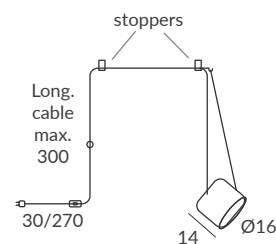

REF.
26850/1T

COLGANTE / SUSPENSION
IP20

MATERIAL
Metal y acrílico / Metal & acrylic

ACABADO / FINISH
Negro mate / Matt black
Blanco mate / Matt white
Blanco / White
Difusor: opal mate / Diffuser: Matt opal

INSTALACIÓN / INSTALLATION
- 1xGU10 LED 8W Ø5cm $\llcorner$
- 1xGU10 LED 14W Ø11.1cm L:7.5cm $\llcorner$
- COB LED 8W AC.220V
CRI>90 $\llcorner$ $\llcorner$
Cálida / Warm 3000K 345lm
Neutra / Neutral 4000K 360lm

REF.
26851/1

COLGANTE / SUSPENSION
IP20

MATERIAL
Metal y acrílico / Metal & acrylic

ACABADO / FINISH
Negro mate / Matt black
Blanco mate / Matt white
Blanco / White
Difusor: opal mate / Diffuser: Matt opal

INSTALACIÓN / INSTALLATION
- GU10 LED 1x8W Ø5cm $\llcorner$
- GU10 LED 1x14W Ø11.1cm L:7.5cm $\llcorner$
- COB LED 8W AC.220V
CRI>90 $\llcorner$ $\llcorner$
Cálida / Warm 3000K 345lm
Neutra / Neutral 4000K 360lm

Incluye 4 stoppers / 4 stoppers included

REF.
26850/2T
26850/3T
26850/4T
26850/5T
26850/6T

COLGANTE / SUSPENSION
IP20
De 2 a 6 con salida inferior
From 2 to 6 with cable inferior exit
Disponibile con salida lateral
Available with cable side exit

MATERIAL
Metal y acrílico / Metal & acrylic

ACABADO / FINISH
Negro mate / Matt black
Blanco mate / Matt white
Blanco / White
Difusor: opal mate / Diffuser: Matt opal

INSTALACIÓN / INSTALLATION
- 2-6 x GU10 LED 8W Ø5cm $\llcorner$
- 2-6 x GU10 LED 14W Ø11.1cm L:7.5cm $\llcorner$
- COB LED 8W AC.220V
CRI>90 $\llcorner$ $\llcorner$
Cálida / Warm 3000K 345lm
Neutra / Neutral 4000K 360lm

REF.
26852

COLGANTE PARA CARRIL
TRACK SUSPENSION
IP20

MATERIAL
Metal y acrílico
Metal & acrylic

ACABADO / FINISH
Negro mate / Matt black
Blanco mate / Matt white
Blanco / White
Difusor: opal mate / Diffuser: Matt opal