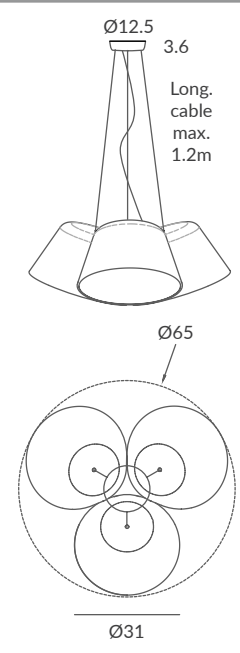

REF.
28880/65

COLGANTE / SUSPENSION
IP20

MATERIAL
Metal y acrílico / Metal & acrylic

ACABADO / FINISH
Negro mate, blanco mate, blanco,
beige, marsala y oliva
Matt black, matt white, white,
beige, marsala and olive
Florón: blanco o negro mate
Canopy: white or matt black
Difusor: opal mate / Diffuser: matt opal

INSTALACIÓN / INSTALLATION
- 1 x E27 LED 15W Ø6cm
- 1 x COB LED 10W
CRI>90
Cálida / Warm 3000K 432lm
Neutra / Neutral 4000K 451lm