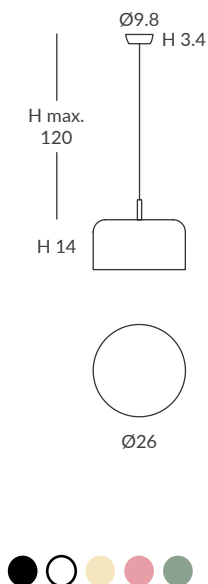

REF.
25800/26

COLGANTE / SUSPENSION
IP20

MATERIAL
Metal y acrílico / Metal & acrylic

ACABADO / FINISH
Negro mate, blanco mate,
blanco, beige, marsala y oliva
Matt black, matt white, white,
beige, marsala or olive
Difusor: opal mate / Diffuser: Matt opal

INSTALACIÓN / INSTALLATION
- E27 LED 2x15W Ø6cm
- COB LED 10W AC.220V
CRI>90
Cálida / Warm 3000K 432lm
Neutra / Neutral 4000K 451lm

REF.
27001

SOBREMESA / TABLE LAMP
IP20

MATERIAL
Metal y acrílico / Metal & acrylic

ACABADO / FINISH
Pantalla: negro mate, blanco mate o blanco
Lampshade: matt black, matt white or white
Soporte: negro mate o blanco texturado
Base: matt black or granulated white
Difusor: opal mate
Diffuser: Matt opal

INSTALACIÓN / INSTALLATION
- E27 LED 1x6W Ø5cm
- COB LED 8W AC.220V
CRI>90
Cálida / Warm 3000K 345lm
Neutra / Neutral 4000K 360lm