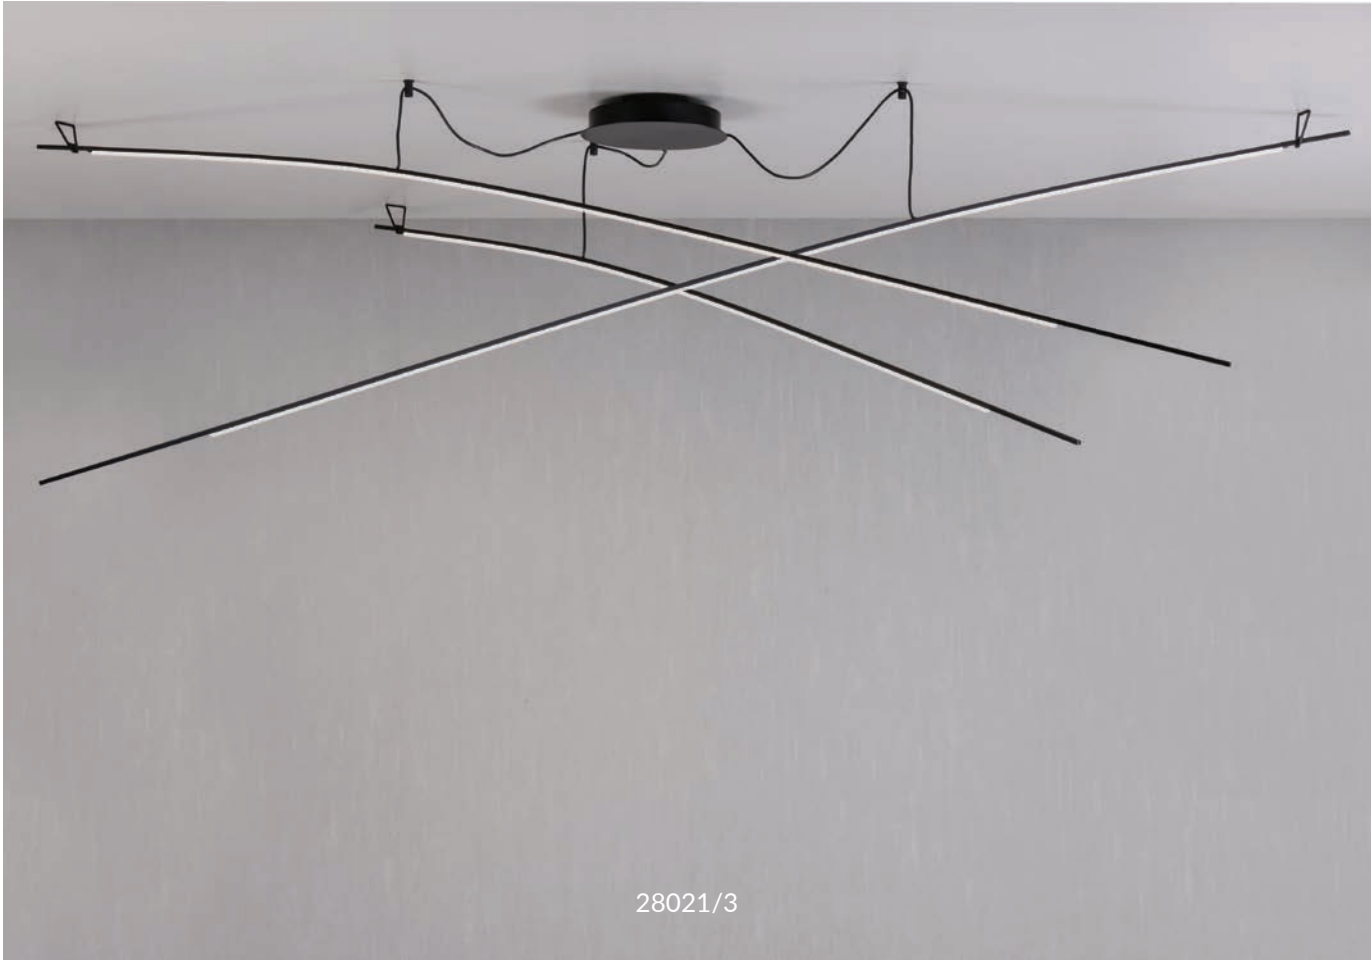

29021/4

28021/3