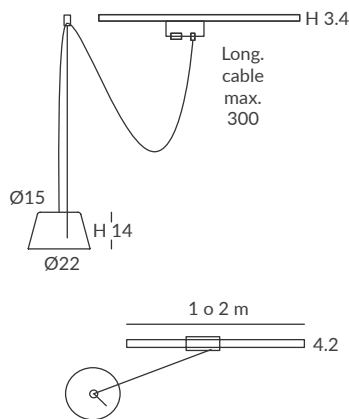

(Con enchufe, interruptor para 1 pantalla y 4 stoppers)
(With plug and switch for 1 lampshade and 4 stoppers)

(Con enchufe, interruptor para 1 pantalla y 4 stoppers)
(With plug and switch for 1 lampshade and 4 stoppers)

REF.
27862

COLGANTE CARRIL
TRACK SUSPENSION
IP20

MATERIAL
Metal y acrílico / Metal & acrylic

ACABADO / FINISH
Negro mate, blanco mate o blanco
Matt black, matt white or white
Difusor: opal mate
Diffuser: matt opal

INSTALACIÓN / INSTALLATION
- 1 x GU10 LED 8W Ø5cm
- 1 x GU10 LED 14W Ø11.1cm L:7.5cm
- 1 x COB LED 10W
CRI>90
Cálida / Warm 3000K 432lm
Neutra / Neutral 4000K 451lm