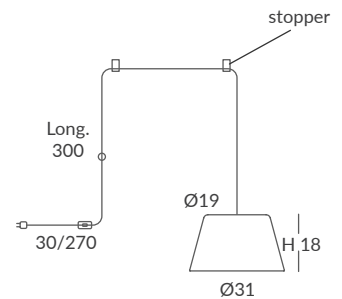

REF.
28081/1

COLGANTE / SUSPENSION
IP20

MATERIAL
Metal y acrílico / Metal & acrylic

ACABADO / FINISH
Negro mate, blanco mate, blanco,
beige, marsala y oliva
Matt black, matt white, white,
beige, marsala and olive
Difusor: opal mate / Diffuser: matt opal

INSTALACIÓN / INSTALLATION
- 1 x E27 LED 15W Ø6cm
- 1 x COB LED 10W
CRI>90
Cálida / Warm 3000K 432lm
Neutra / Neutral 4000K 451lm