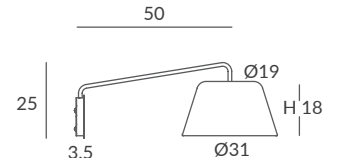

REF.
28980

APLIQUE / WALL LAMP
IP20

MATERIAL
Metal y acrílico / Metal & acrylic

ACABADO / FINISH

Negro mate, blanco mate, blanco,
beige, marsala y oliva
*Matt black, matt white, white,
beige, marsala and olive*

Base y brazo: blanco o negro mate

Base and arm: white or matt black
Difusor: opal mate / Diffuser: matt opal

INSTALACIÓN / INSTALLATION

- 1 x E27 LED 15W Ø6cm
- 1 x COB LED 10W
CRI>90
Cálida / Warm 3000K 432lm
Neutra / Neutral 4000K 451lm