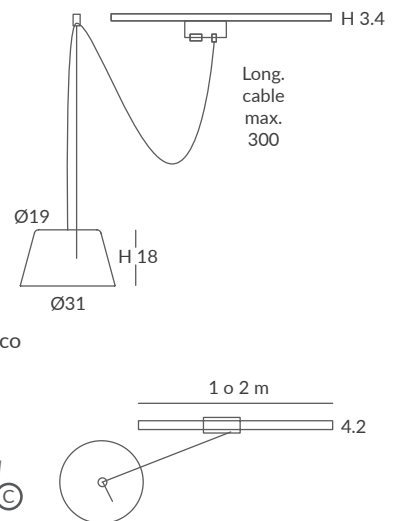

REF.
28082

COLGANTE CARRIL
TRACK SUSPENSION
IP20

MATERIAL
Metal y acrílico
Metal & acrylic

ACABADO / FINISH
Negro mate, blanco mate o blanco
Matt black, matt white or white
Difusor: opal mate
Diffuser: matt opal

INSTALACIÓN / INSTALLATION
- 1 x E27 LED 15W Ø6cm
- 1 x COB LED 10W
CRI>90
Cálida / Warm 3000K 432lm
Neutra / Neutral 4000K 451lm