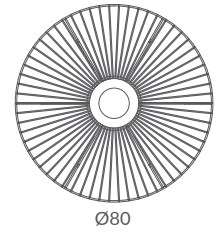

REF.
31000/80

PLAFÓN / CEILING LIGHT
IP20

MATERIAL
Metal y cuerda / Metal and cord

ACABADO / FINISHED
Base: blanco / Base: white
Estructura: blanca o arena texturada
Structure: white or granulated sand
Cuerda: ver colores estándar
Cord: see standard colors

INSTALACIÓN / INSTALLATION
- E27 LED 1x20W Ø12cm