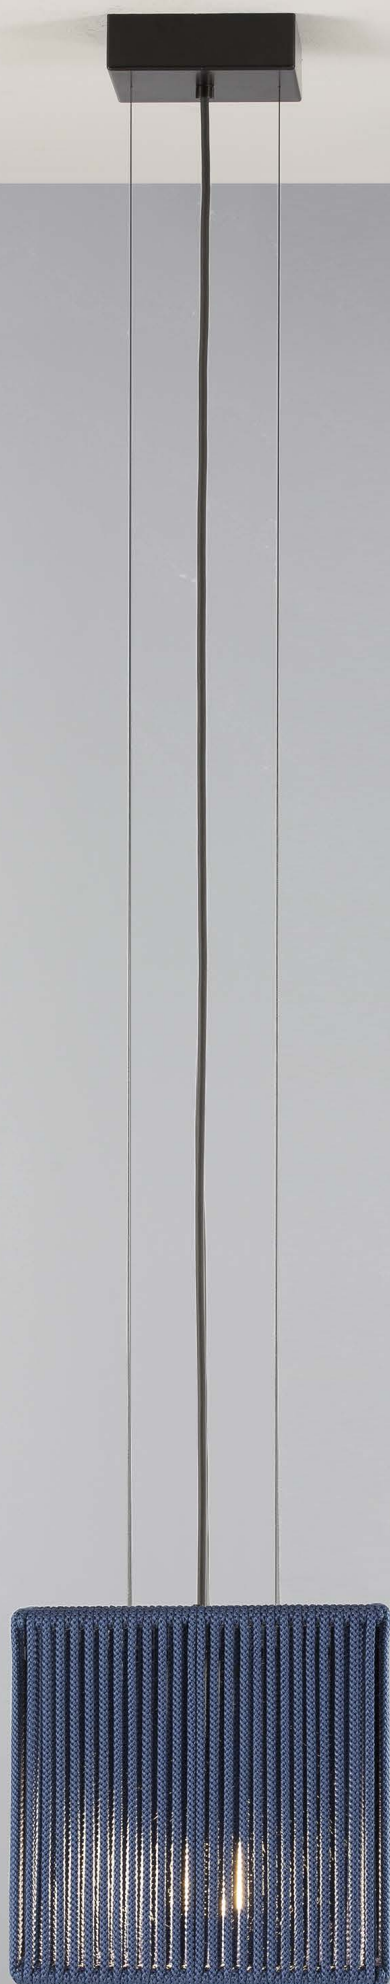

26800/40 brown