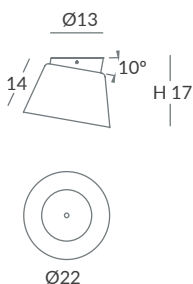

REF.
27010/0

PLAFÓN / CEILING LIGHT
IP20

MATERIAL
Metal y acrílico / Metal & acrylic

ACABADO / FINISH
Negro mate, blanco mate, blanco,
beige, marsala y oliva
Matt black, matt white, white,
beige, marsala and olive
Base: blanco o negro mate
Base: white or matt black
Difusor: opal mate / Diffuser: matt opal

INSTALACIÓN / INSTALLATION
- 1 x GU10 LED 8W Ø5cm
- 1 x GU10 LED 14W Ø11.1cm L:7.5cm
- 1 x COB LED 10W
CRI>90
Cálida / Warm 3000K 432lm
Neutra / Neutral 4000K 451lm