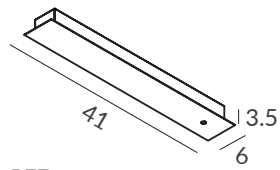

REF.
KIT 32010/2
(Para un total de 3m y 4m)
(For a total of 3m and 4m)

ACABADO / FINISH
Negro mate / Matt black

ⓓ dim DALI Ⓟ dim PUSH
ⓐ dim Casambi