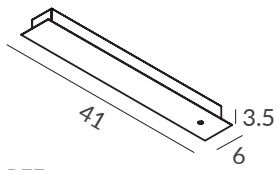

DRIVER KIT (florón + driver) / DRIVER KIT (canopy + driver)

REF.
KIT 32010/1
(Para un total de 2m)
(For a total of 2m)

ACABADO / FINISH
Negro mate / Matt black

ⓓ dim DALI Ⓟ dim PUSH
ⓐ dim Casambi