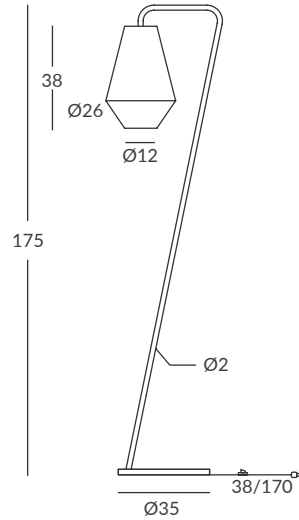

REF.
26060

PIE DE SALÓN / FLOOR LAMP
IP20

MATERIAL
Metal y cuerda / Metal and cord

ACABADO / FINISH

Blanco texturado
Granulated White
Cuerda: ver colores estándar
Cord: see standard colors

INSTALACIÓN / INSTALLATION

- E27 LED 1x15W Ø6cm