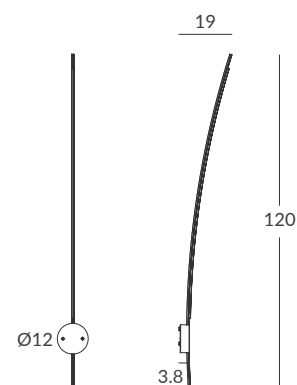

(D) dim DALI

(P) dim PUSH

(LC) dim L,C

(C) dim Casambi

Archivos 3D y ficheros fotométricos disponibles en web / 3D and photometric files available on the web