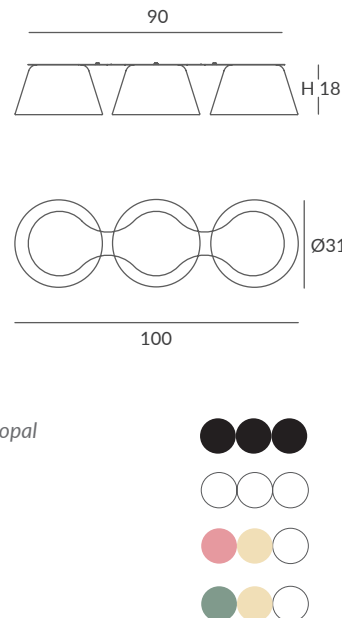

REF.
28280/100

PLAFÓN / CEILING LIGHT
IP20

MATERIAL
Metal y acrílico / Metal & acrylic

ACABADO / FINISH
Negro mate, blanco mate, blanco,
beige, marsala y oliva
Matt black, matt white, white,
beige, marsala and olive
Base: blanco o negro mate
Base: white or matt black
Difusor: opal mate / Diffuser: matt opal

INSTALACIÓN / INSTALLATION
- 3 x E27 LED 15W Ø6cm
- 3 x COB LED 10W
CRI>90
Cálida / Warm 3000K 432lm
Neutra / Neutral 4000K 451lm