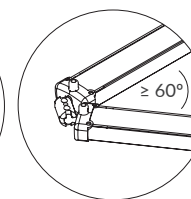

Múltiples posiciones / Multiple positions

El ángulo entre los dos perfiles deber ser $\geq 60^\circ$
The angle between the two profiles must be $\geq 60^\circ$