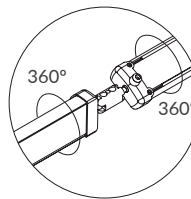

Múltiples posiciones / Multiple positions

El ángulo entre los dos perfiles deber ser $\geq 60^\circ$
The angle between the two profiles must be $\geq 60^\circ$