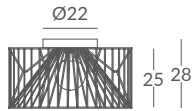

REF.
31000/S50

PLAFÓN / CEILING LIGHT
IP20

MATERIAL
Metal y cuerda / Metal and cord

ACABADO / FINISHED
Base: blanco / Base: white
Estructura: blanca o arena texturada
Structure: white or granulated sand
Cuerda: ver colores estándar
Cord: see standard colors

INSTALACIÓN / INSTALLATION
- E27 LED 1x20W Ø12cm