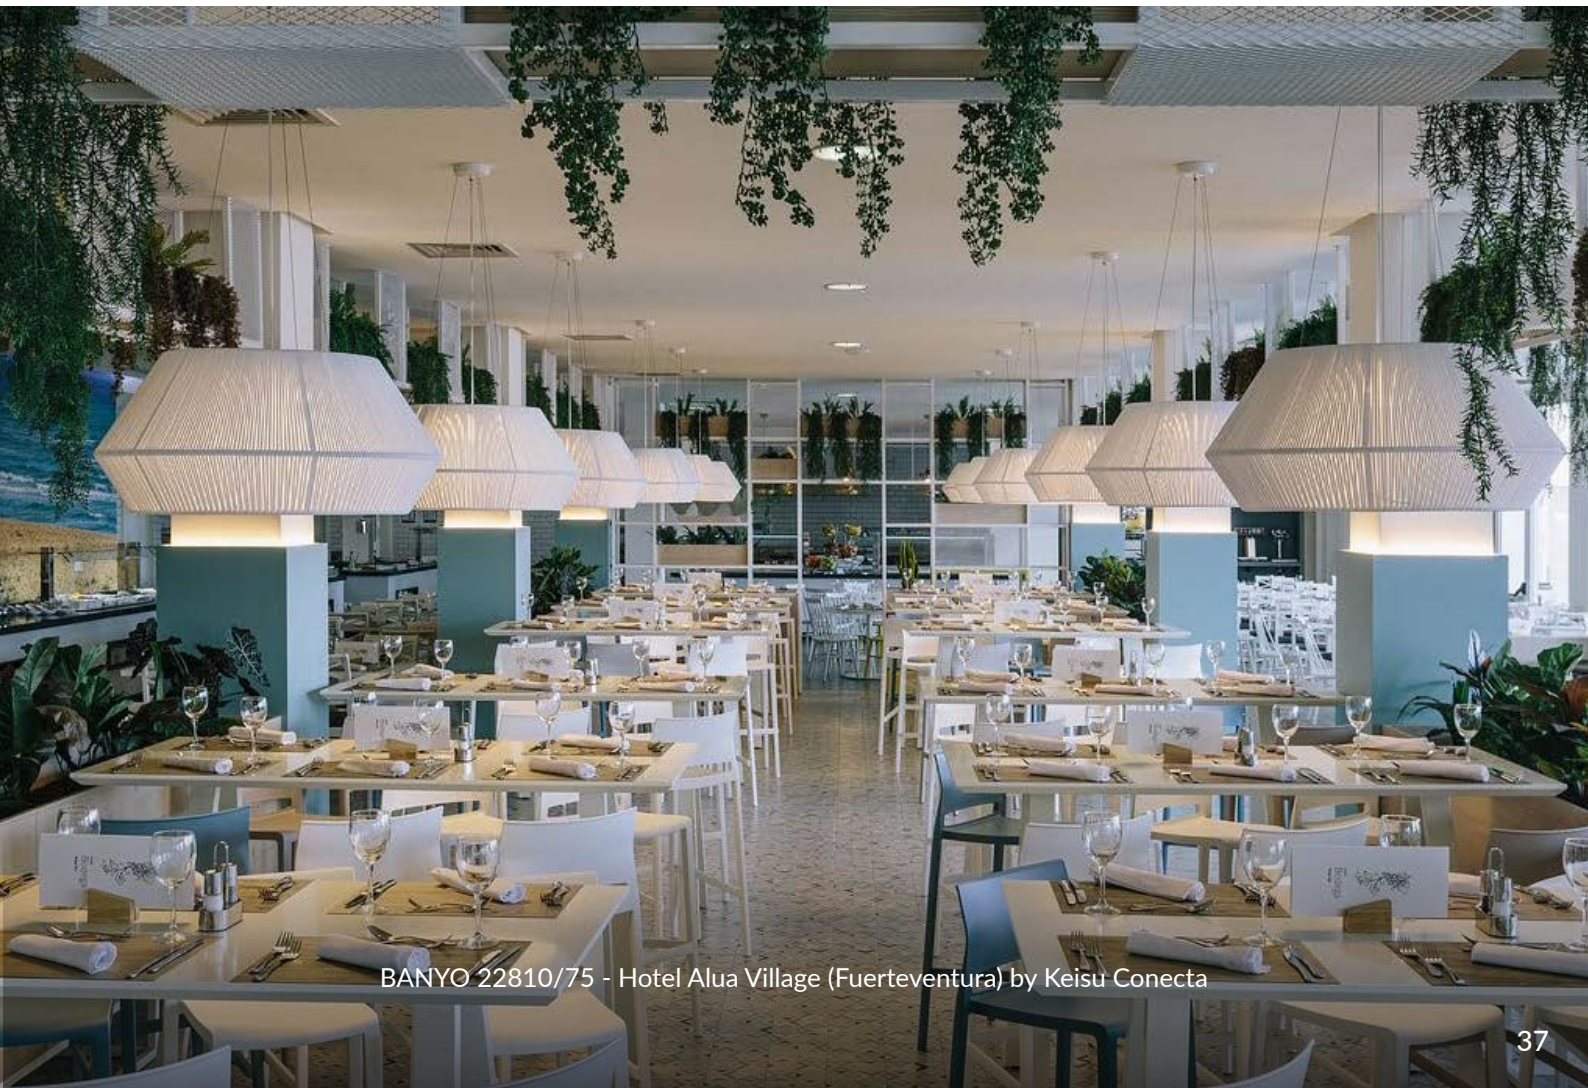

22002 stone

22004 ECO lithium

22006 white

BANYO 22810/75 - Kyatcha Restaurant (Netherlands) by Art2Go Interieurprojecten

BANYO 22810/75 - Hotel Alua Village (Fuerteventura) by Keisu Conecta

REF.
22001

SOBREMESA / TABLE LAMP
IP20