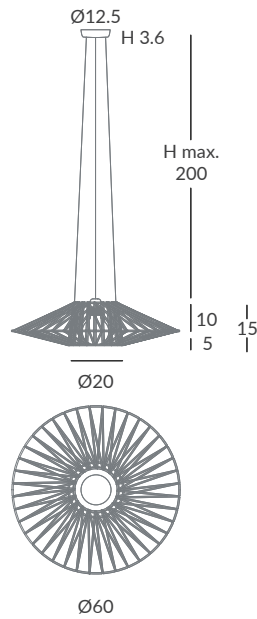

Cuerda: Elegir uno o dos colores
(ver carta de colores)

Cord: Choose one or two colors
(see cord color chart)

INSTALACIÓN / INSTALLATION

- E27 LED 1x15W Ø6cm
- E27 LED 1x20W Ø9,5cm

REF.
30801/80

COLGANTE / SUSPENSION
IP20