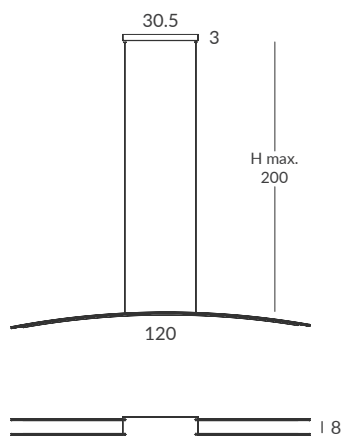

INSTALACIÓN / INSTALLATION

- LED strip 24V 22W (D) (P) (LC) (C)
CRI>90
Cálida / Warm 3000K 1346lm
Neutra / Neutral 4000K 1458lm

REF. RITA WALL
29921/120

APLIQUE / WALL LAMP
IP20

MATERIAL

Aluminio y policarbonato
Aluminium & polycarbonate

ACABADO / FINISH

Negro mate / Matt black
Florón: negro mate
Canopy: matt black

INSTALACIÓN / INSTALLATION

- LED strip 24V 9W
CRI>90
Cálida / Warm 3000K 551lm
Neutra / Neutral 4000K 596lm