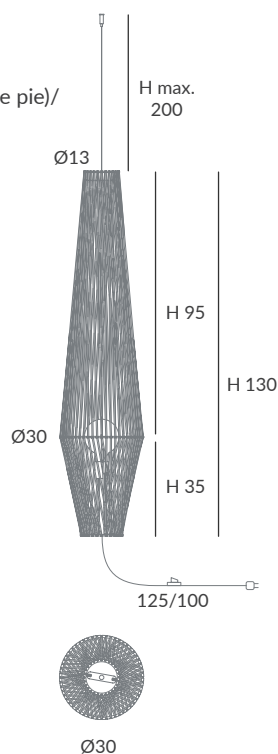

Cuerda: Elegir uno o dos colores

(ver carta de colores)

Cord: Choose one or two colors

(see cord color chart)

INSTALACIÓN / INSTALLATION

- E27 LED 1x15W Ø9.5cm

- E27 LED 1x20W Ø12cm

REF. REF.
30860/30 OD30860/30