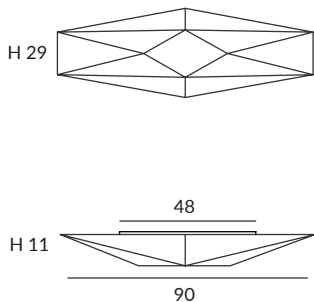

REF.
20016/R90

PLAFÓN / CEILING LIGHT
IP20

MATERIAL
Metal y tela elástica
Metal & stretching fabric

ACABADO / FINISH
Blanco óptico
Optical white

INSTALACIÓN / INSTALLATION
- E27 LED 2x15W Ø6cm
- PCB-LED 20W 700mA
CRI>80
Cálida / Warm 3000K 1180lm
Neutra / Neutral 4000K 1235lm