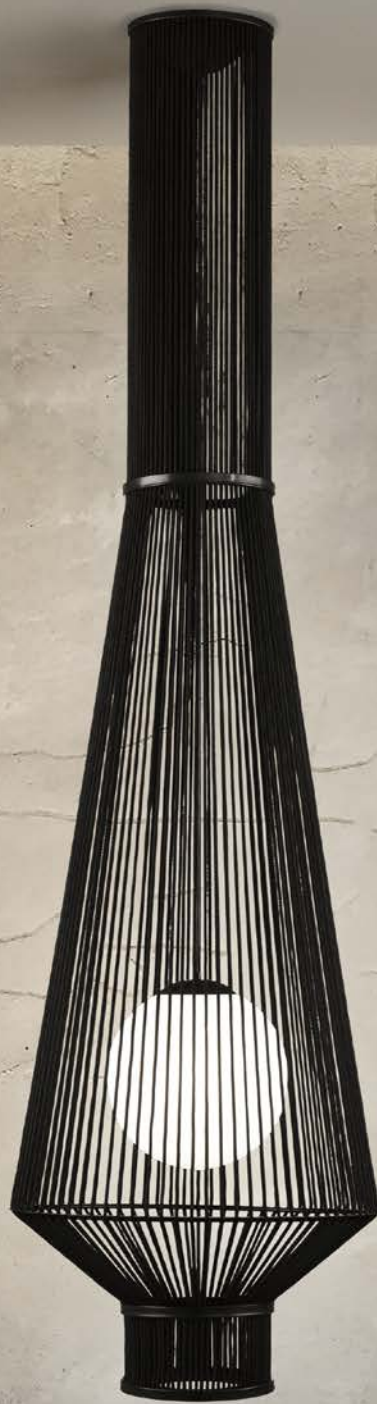

31200/200 + 2xARO20 + 1xARO50