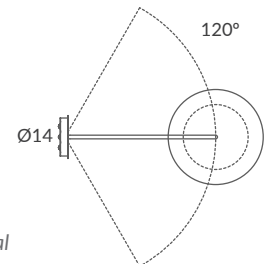

REF.
28980

APLIQUE / WALL LAMP
IP20

MATERIAL
Metal y acrílico / Metal & acrylic

ACABADO / FINISH

Negro mate, blanco mate, blanco,
beige, marsala y oliva
*Matt black, matt white, white,
beige, marsala and olive*

Base y brazo: blanco o negro mate

Base and arm: white or matt black
Difusor: opal mate / Diffuser: matt opal

INSTALACIÓN / INSTALLATION

- 1 x E27 LED 15W Ø6cm
- 1 x COB LED 10W
CRI>90
Cálida / Warm 3000K 432lm
Neutra / Neutral 4000K 451lm