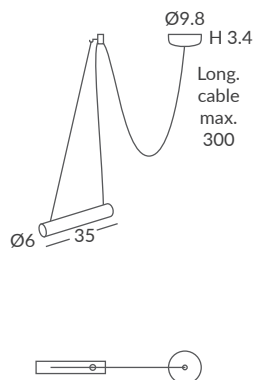

REF.
27870/1

COLGANTE / SUSPENSION
IP20

MATERIAL
Aluminio / Aluminium

ACABADO / FINISH
Negro mate / Matt black
Blanco / White

INSTALACIÓN / INSTALLATION
- 1xGU10 LED 8W Ø5cm [E]