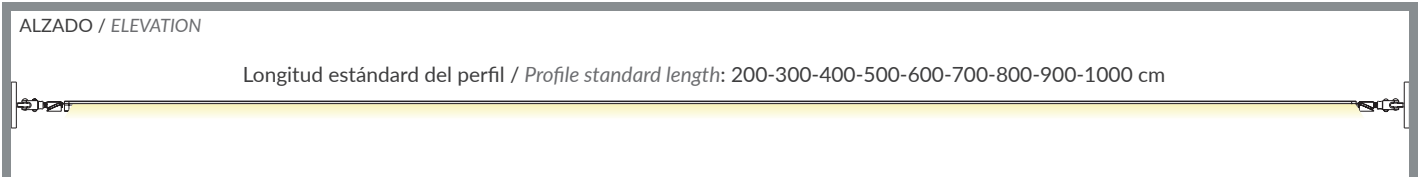

Servimos el difusor de una sola pieza / We supply a single piece diffuser
* Hasta 13 metros bajo pedido / Up to 13 meters under request