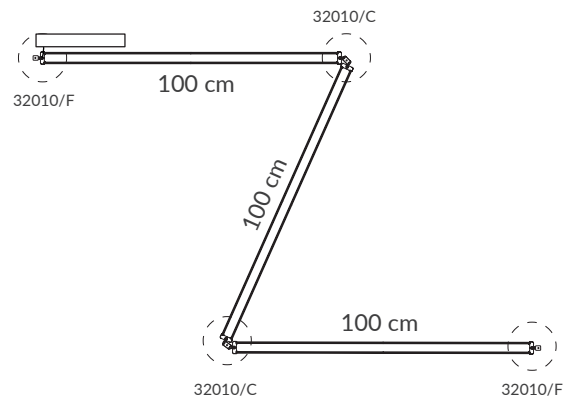

DRIVER KIT (florón + driver) / DRIVER KIT (canopy + driver)

REF.
KIT 32010/1
(Para un total de 2m)
(For a total of 2m)

ACABADO / FINISH
Negro mate / Matt black

ⓓ dim DALI Ⓟ dim PUSH
ⓐ dim Casambi

REF.
KIT 32010/2
(Para un total de 3m y 4m)
(For a total of 3m and 4m)

ACABADO / FINISH
Negro mate / Matt black

ⓓ dim DALI Ⓟ dim PUSH
ⓐ dim Casambi

REF.
KIT 32010/3
(Para un total de 5m y 6m)
(For a total of 5m and 6m)

ACABADO / FINISH
Negro mate / Matt black

ⓓ dim DALI Ⓟ dim PUSH
ⓐ dim Casambi

REF.
KIT 32010/4
(Para un total de 7m a 9m*)
(For a total from 7m to 9m*)

ACABADO / FINISH
Negro mate / Matt black

Para 7m y 8m / For 7m and 8m:
ⓓ dim DALI Ⓟ dim PUSH
ⓐ dim Casambi
Para 9m / For 9m:
Ⓥ dim 0-10V

Múltiples combinaciones/ Multiple combinations. Max. 155W (9m)

Cada 9 metros es necesaria una conexión a la red eléctrica (KIT) / Every 9 meters, an electrical connection (KIT) is required.

EJEMPLO DE CONFIGURACIÓN / CONFIGURATION EXAMPLE

1. Elegir longitud y cantidad de perfiles
  1. Choose length & quantity of profiles
  - 3 x 32010/100
2. Seleccionar KIT correspondiente al total de metros
  2. Select KIT corresponding to the total number of meters
  - KIT 32010/2
3. Indicar número de conexiones entre perfiles
  3. Indicate number of profile connections
  - 2 x 32010/C
4. Indicar composición
  4. Indicate composition
  - Abierto / Open (2 x 32010/F)

Composición abierta / Open composition

EJEMPLO DE CONFIGURACIÓN / CONFIGURATION EXAMPLE

1. Elegir longitud y cantidad de perfiles
  1. Choose length & quantity of profiles
  - 2 x 32010/100 + 2 x 32010/200
2. Seleccionar KIT correspondiente al total de metros
  2. Select KIT corresponding to the total number of meters
  - KIT 32010/3
3. Indicar número de conexiones entre perfiles
  3. Indicate number of profile connections
  - 3 x 32010/C
4. Indicar composición
  4. Indicate composition
  - Cerrado / Closed (1 x 32010/U)