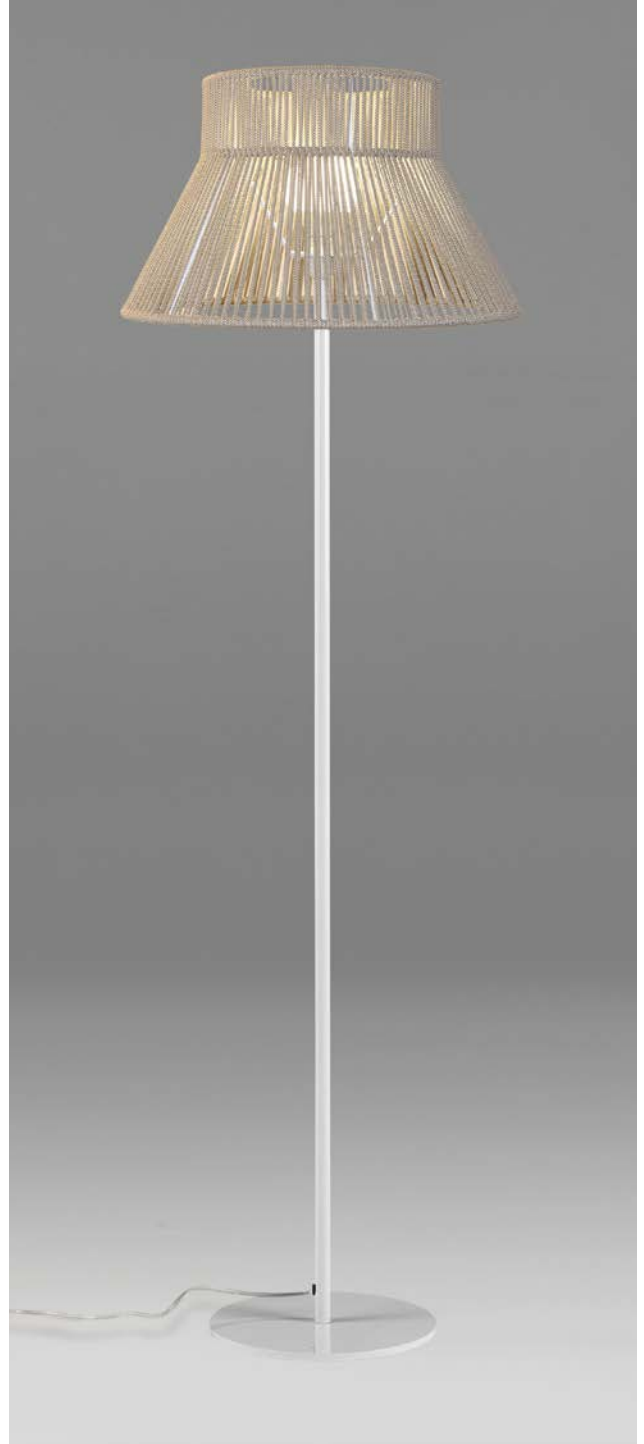

26870/35 brown

26072 stone