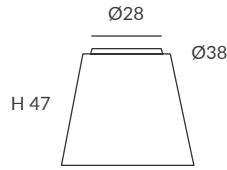

REF.
24000/50

PLAFÓN / CEILING LIGHT
IP20

MATERIAL
Metal, metacrilato y cuerda
Metal, PMMA and cord

ACABADO / FINISH
Difusor: blanco hielo
Diffuser: White frosted
Estructura: negra (excepto para cuerda blanca)
Structure: black (except for white cord)
Cuerda: ver colores estándar
Cord: see standard colors

INSTALACIÓN / INSTALLATION
- E27 LED 3x15W Ø6cm

REF.
24000/60

PLAFÓN / CEILING LIGHT
IP20

MATERIAL
Metal, metacrilato y cuerda
Metal, PMMA and cord

ACABADO / FINISH
Difusor: blanco hielo
Diffuser: White frosted
Estructura: negra (excepto para cuerda blanca)
Structure: black (except for white cord)
Cuerda: ver colores estándar
Cord: see standard colors