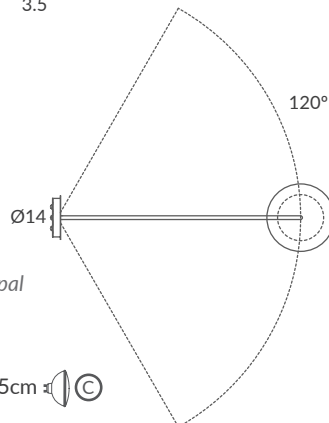

REF.
28960/L

APLIQUE / WALL LAMP
IP20

MATERIAL
Metal y acrílico / Metal & acrylic

ACABADO / FINISH

Negro mate, blanco mate, blanco,
beige, marsala y oliva
*Matt black, matt white, white,
beige, marsala and olive*

Base y brazo: blanco o negro mate

Base and arm: white or matt black
Difusor: opal mate / Diffuser: matt opal

INSTALACIÓN / INSTALLATION

- 1 x GU10 LED 8W Ø5cm
- 1 x GU10 LED 14W Ø11.1cm L:7.5cm
- 1 x COB LED 10W
CRI>90
Cálida / Warm 3000K 432lm
Neutra / Neutral 4000K 451lm