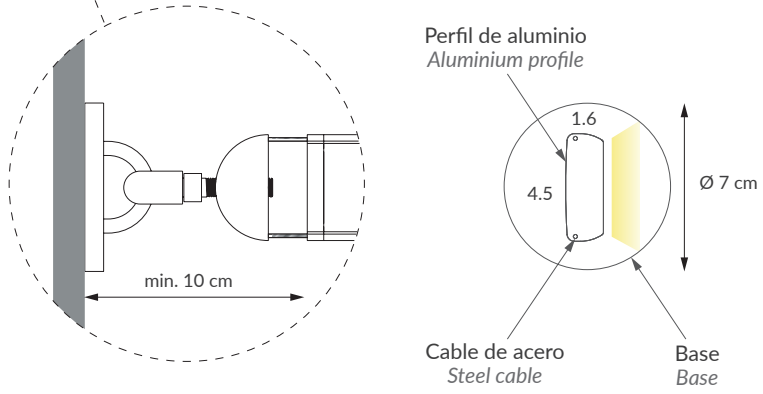

Servimos el difusor de una sola pieza / We supply a single piece diffuser
* Hasta 13 metros bajo pedido / Up to 13 meters under request