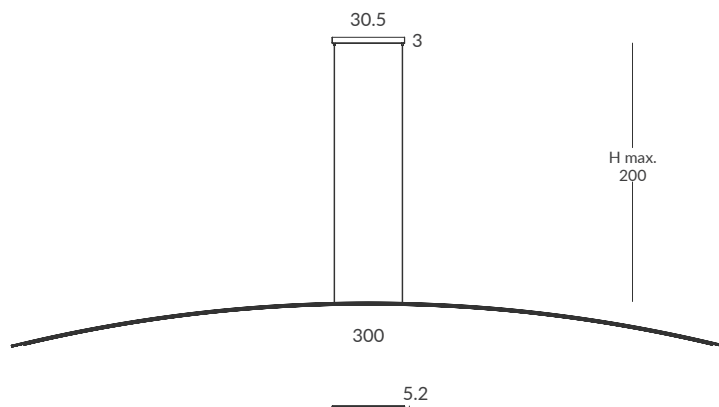

INSTALACIÓN / INSTALLATION

- LED strip 24V 28W (LC) (C)
CRI>90
Cálida / Warm 3000K 1775lm
Neutra / Neutral 4000K 1922lm