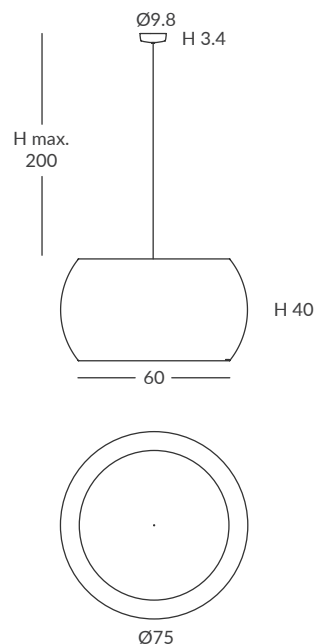

INSTALACIÓN / INSTALLATION

- E27 LED 1x15W Ø6cm
- E27 LED 1x20W Ø12cm