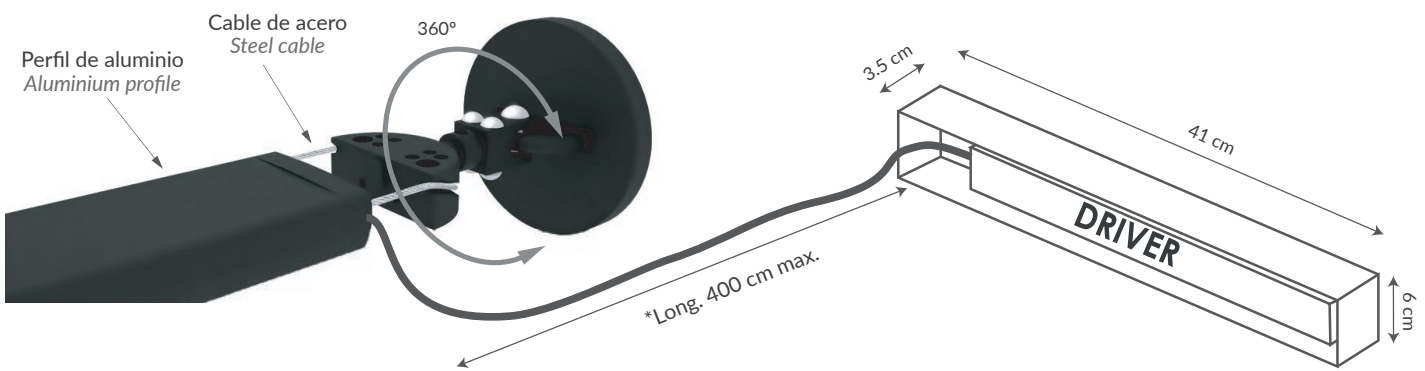

Servimos el difusor de una sola pieza / We supply a single piece diffuser
* Hasta 13 metros bajo pedido / Up to 13 meters under request