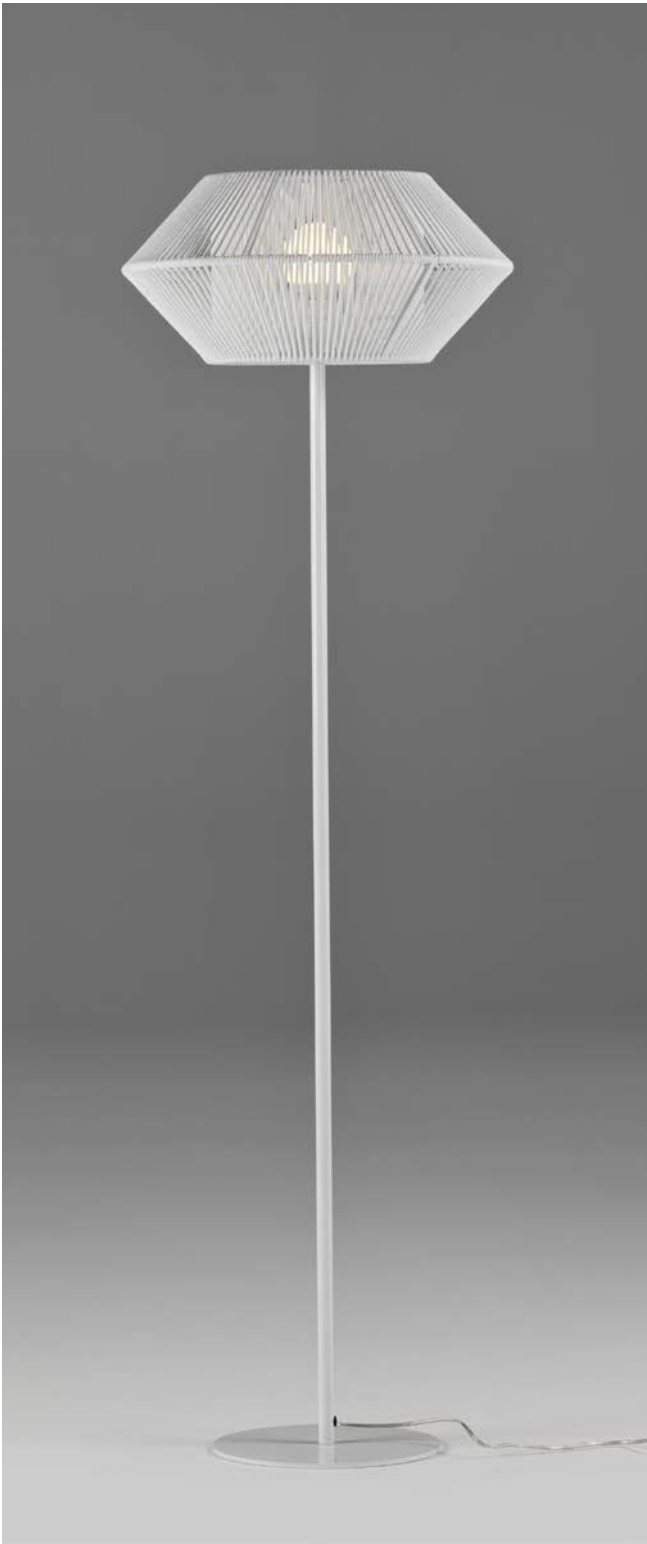

OCEANS WITHOUT PLASTIC

LÁMPARAS HECHAS DE PLÁSTICO RECICLADO
LAMPS MADE FROM RECYCLED PLASTIC

26860/50 white

26860/35 green

26960 maroon

26061 beige

26062 white

26060 red