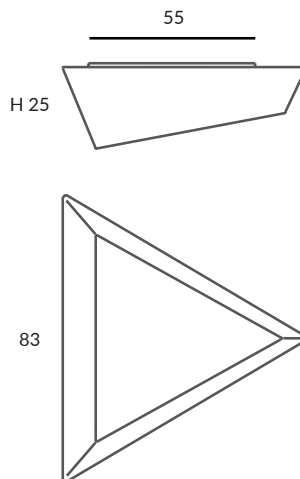

REF.
24030/80

PLAFÓN / CEILING LIGHT
IP20

MATERIAL
Metal y tela elástica
Metal & stretching fabric

ACABADO / FINISH
Blanco óptico
Optical white

INSTALACIÓN / INSTALLATION
- E27 LED 3x15W Ø6cm
- PCB-LED 30W 700mA
CRI>80
Cálida / *Warm* 3000K 1800lm
Neutra / *Neutral* 4000K 1882lm