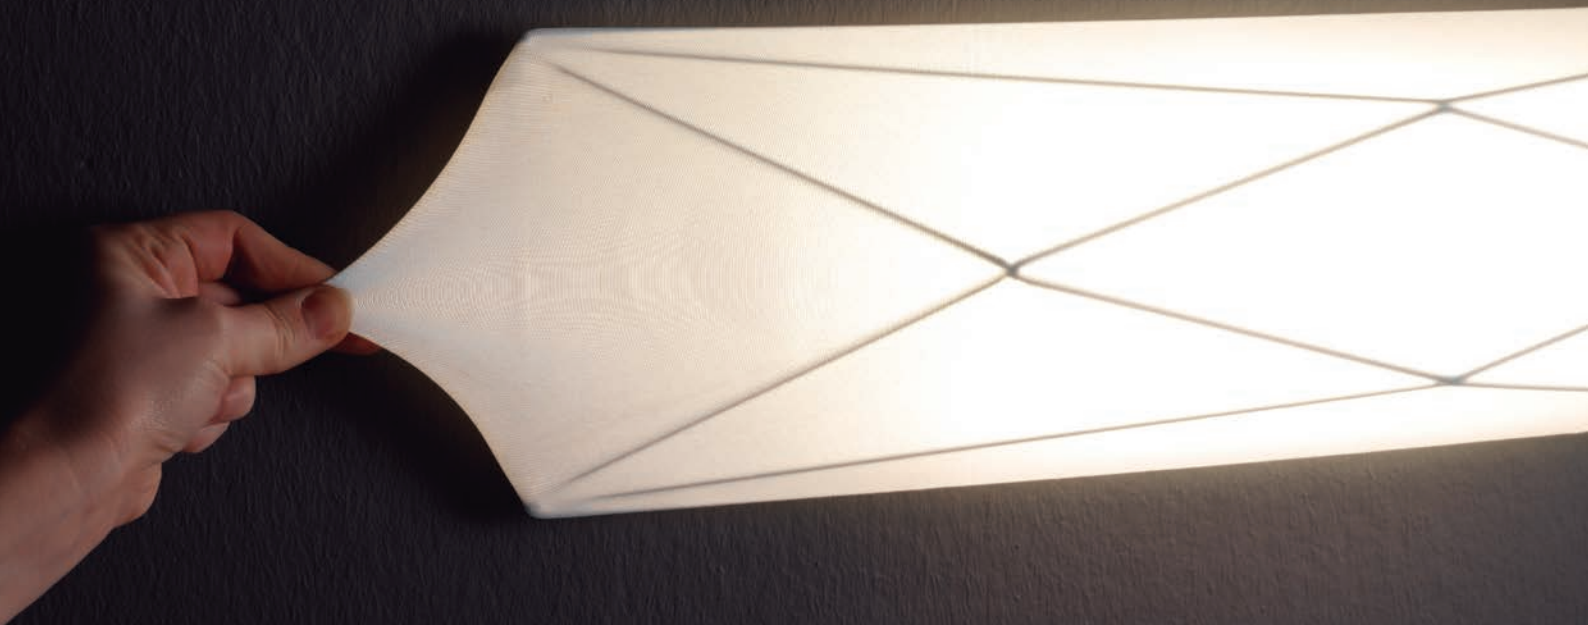

Play and design with stars, with different surface compositions suitable for any kind of ceiling, wall or sloping ceilings. Range including also suspension, floor & table lamps. You may combine different POLARIS, different sizes and shapes. Removable stretching fabric covering a metal structure.