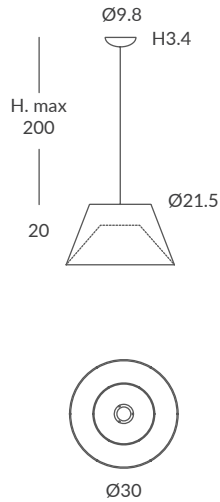

REF.
26801/30

COLGANTE / SUSPENSION
IP20

MATERIAL
Metal y cuerda / Metal and cord

ACABADO / FINISH
Florón: cromo, negro mate,
blanco mate o níquel satinado
Canopy: chrome, matt black,
matt white or satin nickel
Estructura: negra (excepto para cuerda blanca)
Structure: black (except for white cord)
Cuerda: ver colores estándar
Cord: see standard colors

INSTALACIÓN / INSTALLATION
- E27 LED 1x15W Ø6cm