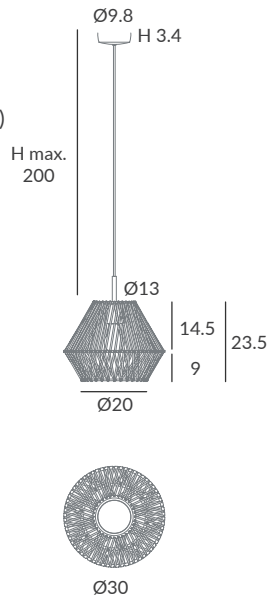

REF. 30810/30   REF. OD30810/30

COLGANTE / SUSPENSION
IP20 (30810/30) o **IP64** (OD30810/30)

MATERIAL
Metal y cuerda
Metal and cord

ACABADO / FINISH
Florón: negro mate/ *Canopy: matt black*
Estructura: negra/ *Structure: black*
Cuerda: Elegir uno o dos colores
(ver carta de colores)/
Cord: Choose one or two colors
(see cord color chart)

INSTALACIÓN / INSTALLATION
- E27 LED 1x15W Ø9.5cm