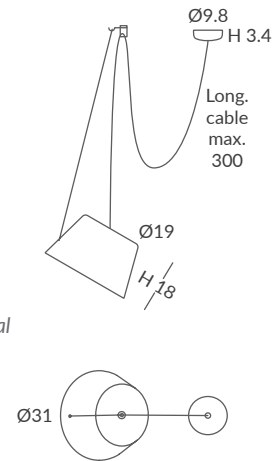

MATERIAL
Metal y acrílico / Metal & acrylic

ACABADO / FINISH
Negro mate, blanco mate o blanco
Matt black, matt white or white
Difusor: opal mate / Diffuser: matt opal

INSTALACIÓN / INSTALLATION
- 1 x E27 LED 15W Ø6cm  
- 1 x COB LED 10W
CRI>90  
Cálida / Warm 3000K 432lm
Neutra / Neutral 4000K 451lm