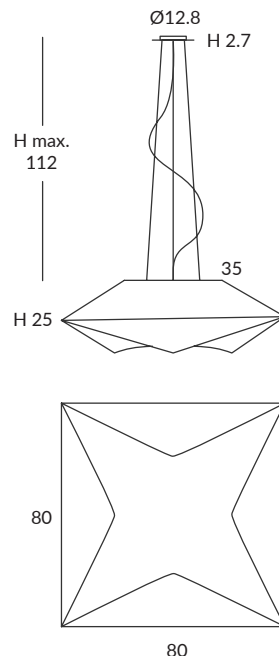

REF.
80015/80

COLGANTE / SUSPENSION
IP20

MATERIAL
Metal y tela elástica
Metal & stretching fabric

ACABADO / FINISH
Blanco óptico
Optical white

INSTALACIÓN / INSTALLATION
- E27 LED 4x15W Ø6cm