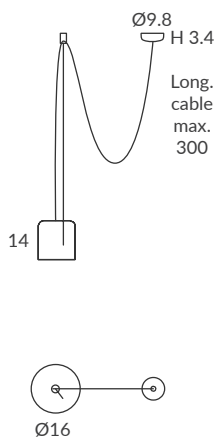

REF.
26850/1T

COLGANTE / SUSPENSION
IP20

MATERIAL
Metal y acrílico / Metal & acrylic

ACABADO / FINISH
Negro mate / Matt black
Blanco mate / Matt white
Blanco / White
Difusor: opal mate / Diffuser: Matt opal

INSTALACIÓN / INSTALLATION
- 1xGU10 LED 8W Ø5cm $\llcorner$
- 1xGU10 LED 14W Ø11.1cm L:7.5cm $\llcorner$
- COB LED 8W AC.220V
CRI>90 $\llcorner$ $\llcorner$
Cálida / Warm 3000K 345lm
Neutra / Neutral 4000K 360lm

REF.
26851/1

COLGANTE / SUSPENSION
IP20

MATERIAL
Metal y acrílico / Metal & acrylic

ACABADO / FINISH
Negro mate / Matt black
Blanco mate / Matt white
Blanco / White
Difusor: opal mate / Diffuser: Matt opal

INSTALACIÓN / INSTALLATION
- GU10 LED 1x8W Ø5cm $\llcorner$
- GU10 LED 1x14W Ø11.1cm L:7.5cm $\llcorner$
- COB LED 8W AC.220V
CRI>90 $\llcorner$ $\llcorner$
Cálida / Warm 3000K 345lm
Neutra / Neutral 4000K 360lm

Incluye 4 stoppers / 4 stoppers included