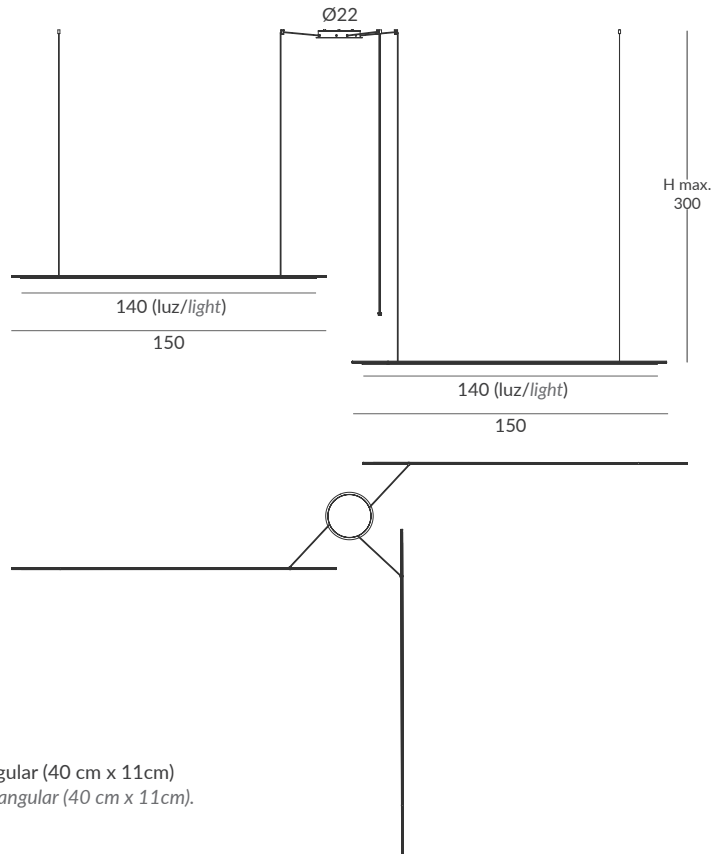

REF. RITA POP

29021/1
29021/2
29021/3
29021/4
29021/5

COLGANTE / SUSPENSION

IP20

MATERIAL

Aluminio y policarbonato
Aluminium & polycarbonate

ACABADO / FINISH

Negro mate / Matt black
Florón: negro mate / Canopy: matt black

INSTALACIÓN / INSTALLATION

1-5 x LED strip 24V 13,5W
CRI>90 (D) (P) (LC) (C)
Cálida / Warm 3000K 856lm
Neutra / Neutral 4000K 928lm

NOTA: Para 29021/4 y 29021/5 con dim DALI ó dim PUSH, la base será rectangular (40 cm x 11cm)
NOTE: For 29021/4 and 29021/5 with dim DALI or dim PUSH, the base will be rectangular (40 cm x 11cm).

REF. RITA DELTA
29820/100

COLGANTE / SUSPENSION
IP20

MATERIAL

Aluminio y policarbonato
Aluminium & polycarbonate

ACABADO / FINISH

Negro mate
Matt black
Florón: negro mate
Canopy: matt black

INSTALACIÓN / INSTALLATION

- LED strip 24V 26W (P) (LC) (C)
CRI>90
Cálida / Warm 3000K 1652lm
Neutra / Neutral 4000K 1790lm