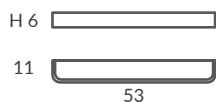

REF.
20017/00

APLIQUE / WALL BRACKET
IP20

MATERIAL

Metal, madera de haya y cristal
Metal, beechwood and glass

ACABADO / FINISH

Roble / Oak
Difusor blanco opal
Opal white diffuser

INSTALACIÓN / INSTALLATION

- 2 x E27 LED 6W Ø5cm
- 1 x 2G11 LED 36W L:41cm TC-L

REF.
20017/50