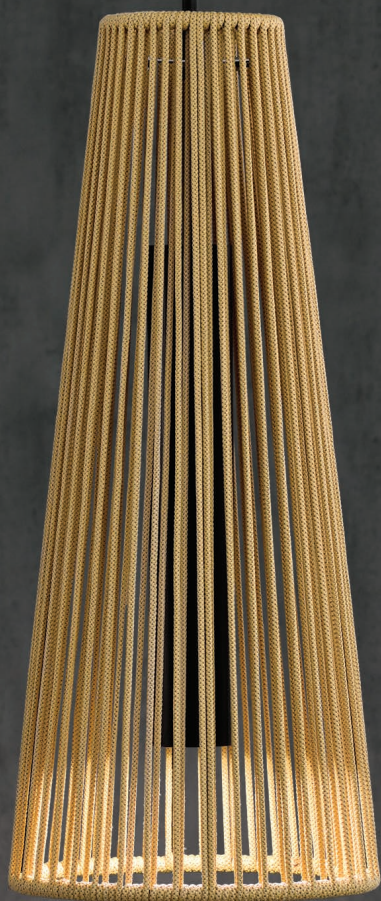

Simple design of handmade braided cord on a metal structure of conical shape. It has an interior installation based on one of our PEPO spotlights, to bettermark the light cone.

OCEANS WITHOUT PLASTIC

LÁMPARAS HECHAS DE PLÁSTICO RECICLADO
LAMPS MADE FROM RECYCLED PLASTIC