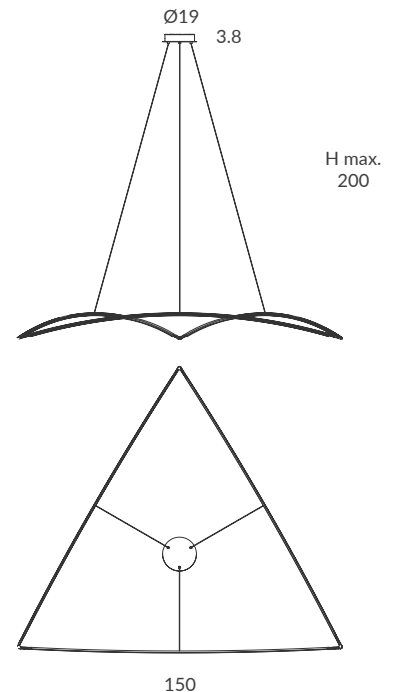

INSTALACIÓN / INSTALLATION

- LED strip 24V 41W (P) (LC) (C)
CRI>90
Cálida / Warm 3000K 2570lm
Neutra / Neutral 4000K 2784lm