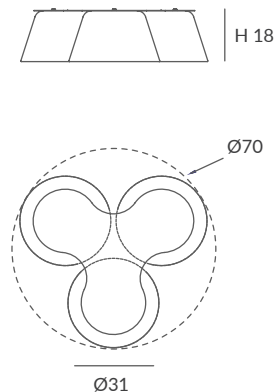

REF.
28280/70

PLAFÓN / CEILING LIGHT
IP20

MATERIAL
Metal y acrílico / Metal & acrylic

ACABADO / FINISH
Negro mate, blanco mate, blanco,
beige, marsala y oliva
Matt black, matt white, white,
beige, marsala and olive
Base: blanco o negro mate
Base: white or matt black
Difusor: opal mate / Diffuser: matt opal

INSTALACIÓN / INSTALLATION
- 3 x E27 LED 15W Ø6cm
- 3 x COB LED 10W
CRI>90
Cálida / Warm 3000K 432lm
Neutra / Neutral 4000K 451lm