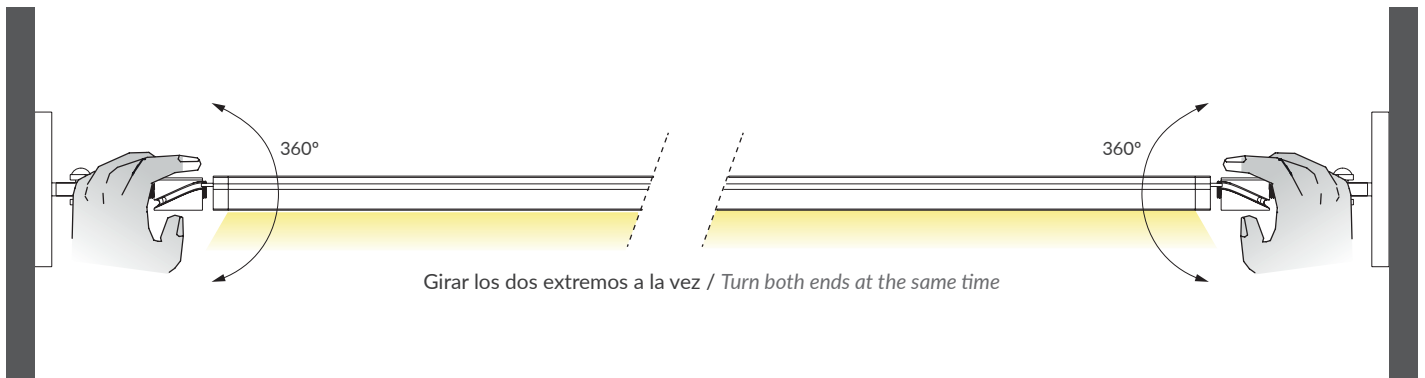

Servimos el difusor de una sola pieza / We supply a single piece diffuser
* Hasta 13 metros bajo pedido / Up to 13 meters under request