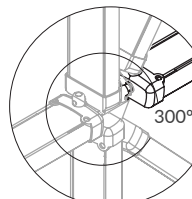

Múltiples posiciones / Multiple positions

El ángulo entre los dos perfiles deber ser $\geq 60^\circ$
The angle between the two profiles must be $\geq 60^\circ$