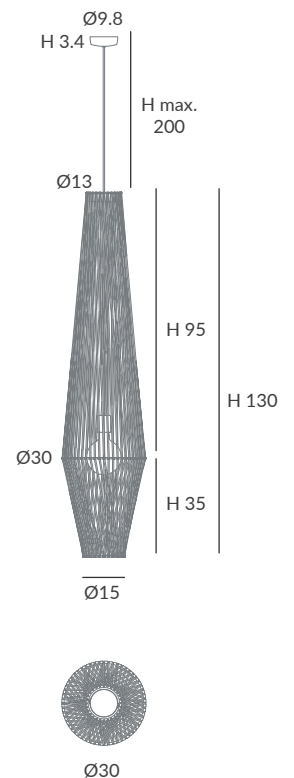

REF. REF.
30860/30 OD30860/30

COLGANTE / SUSPENSION
IP20 (30860/30) o IP64 (OD30860/30)

MATERIAL
Metal y cuerda
Metal and cord

ACABADO / FINISH

Florón: negro mate / Canopy: matt black

Estructura: negra / Structure: black

Cuerda: Elegir uno o dos colores

(ver carta de colores)

Cord: Choose one or two colors

(see cord color chart)

INSTALACIÓN / INSTALLATION

- E27 LED 1x15W Ø9.5cm

- E27 LED 1x20W Ø12cm