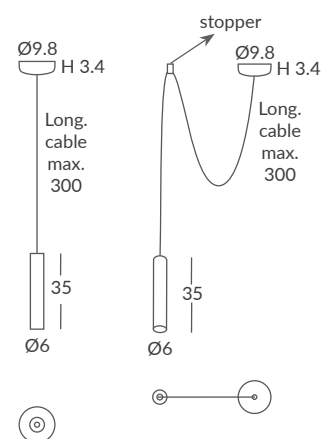

REF.
27871/1

COLGANTE / SUSPENSION
IP20

MATERIAL
Aluminio / Aluminium

ACABADO / FINISH
Negro mate / Matt black
Blanco / White

INSTALACIÓN / INSTALLATION
- 1xGU10 LED 8W Ø5cm [E]