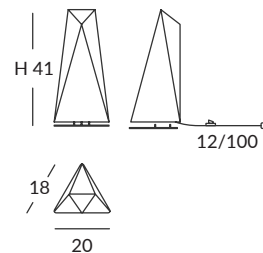

REF.
23001

SOBREMESA / TABLE LAMP
IP20

MATERIAL
Metal y tela elástica
Metal & stretching fabric

ACABADO / FINISH
Blanco óptico
Optical white

INSTALACIÓN / INSTALLATION
- E27 LED 1x15W Ø6cm