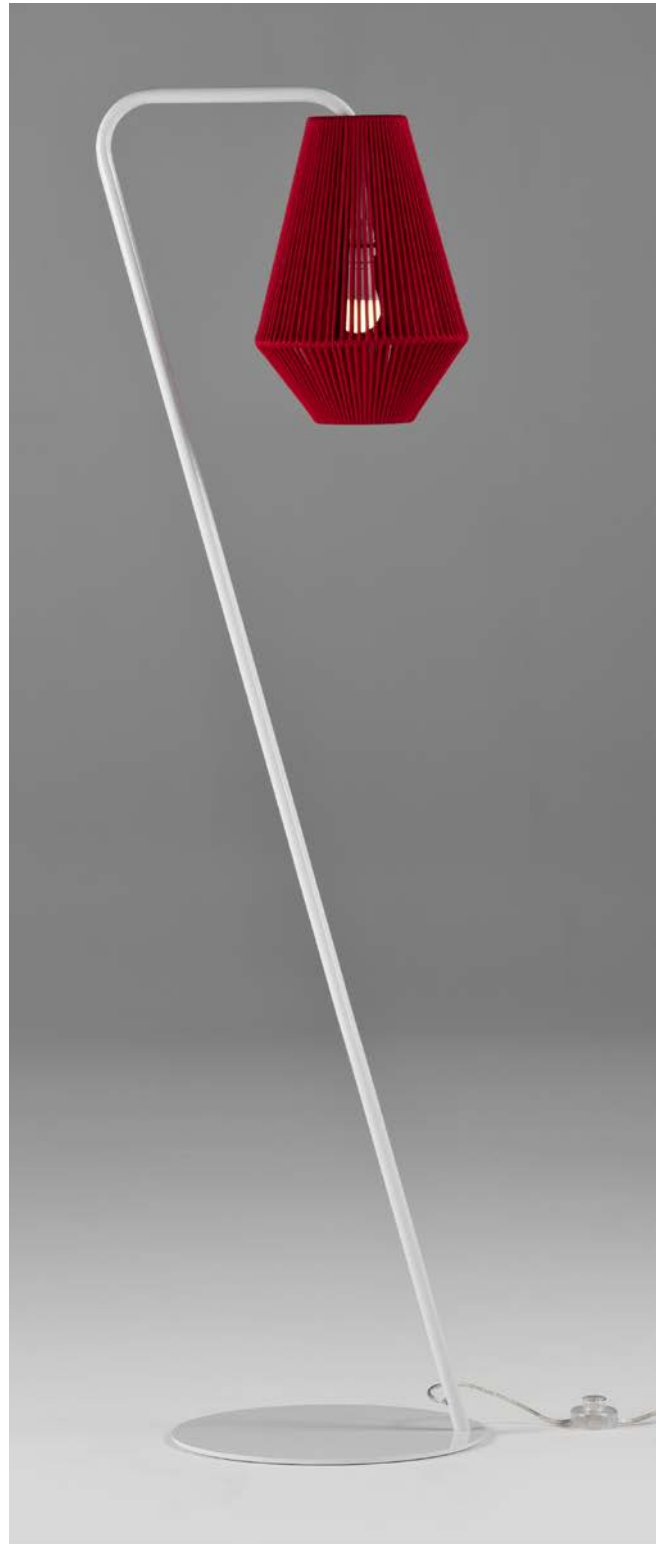

OCEANS WITHOUT PLASTIC

LÁMPARAS HECHAS DE PLÁSTICO RECICLADO
LAMPS MADE FROM RECYCLED PLASTIC

26860/50 white

26860/35 green

26960 maroon

26061 beige

26062 white

26060 red