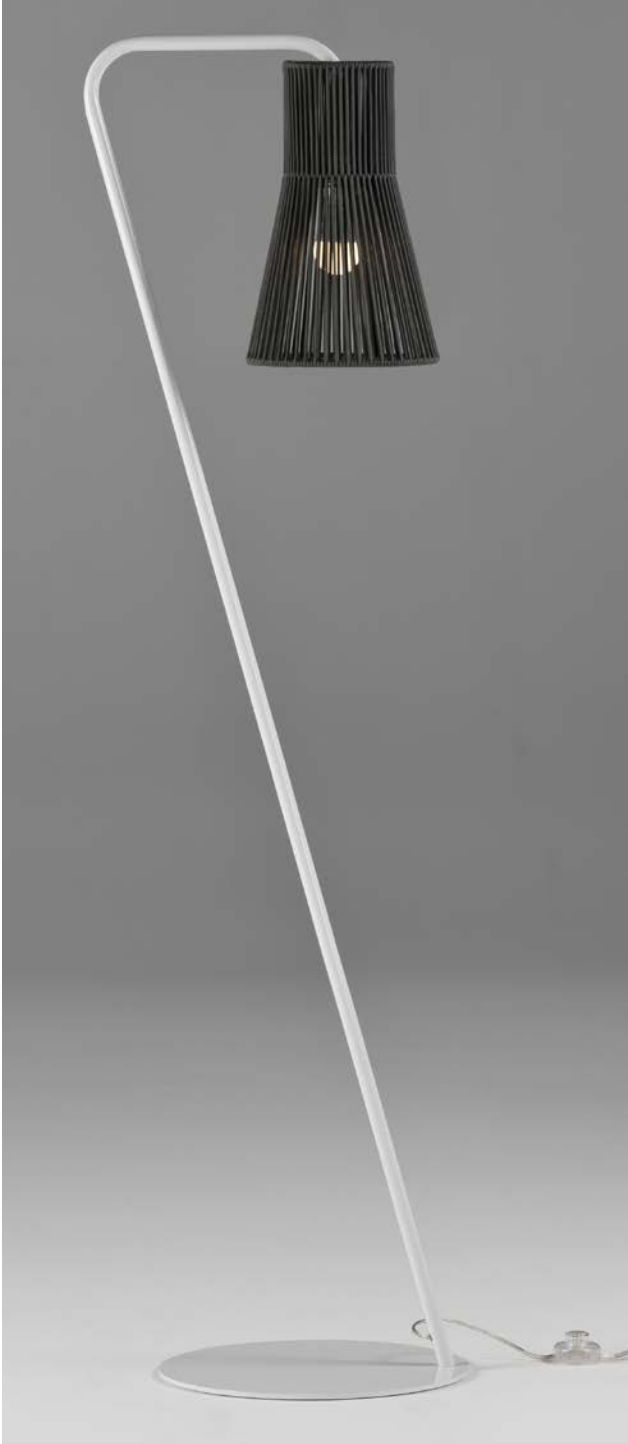

26870/24 beige

26070 grey