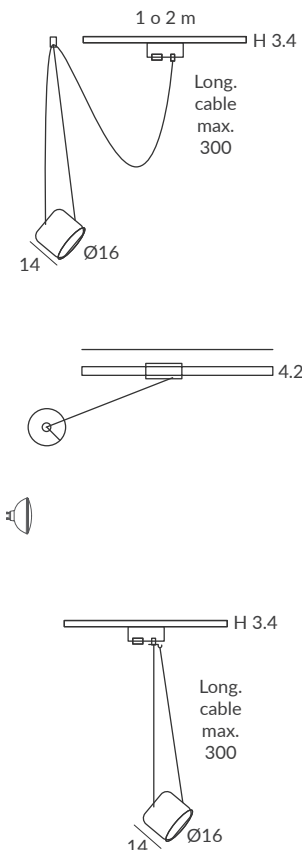

REF.
26852

COLGANTE PARA CARRIL
TRACK SUSPENSION
IP20

MATERIAL
Metal y acrílico
Metal & acrylic

ACABADO / FINISH
Negro mate / Matt black
Blanco mate / Matt white
Blanco / White
Difusor: opal mate / Diffuser: Matt opal

INSTALACIÓN / INSTALLATION
- 1xGU10 LED 8W Ø5cm $\llcorner$
- 1xGU10 LED 14W Ø11.1cm L:7.5cm $\llcorner$
- COB LED 8W AC.220V
CRI>90 $\llcorner$ $\llcorner$
Cálida / Warm 3000K 345lm
Neutra / Neutral 4000K 360lm

Carril NO incluido / Track NOT included.