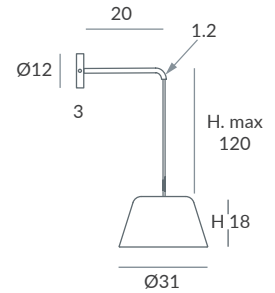

Base and arm: white or matt black
Difusor: opal mate / Diffuser: matt opal

INSTALACIÓN / INSTALLATION

- 1 x E27 LED 15W Ø6cm  
- 1 x COB LED 10W
CRI>90  
Cálida / Warm 3000K 432lm
Neutra / Neutral 4000K 451lm