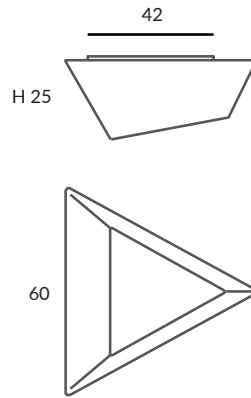

REF.
24030/60

PLAFÓN / CEILING LIGHT
IP20

MATERIAL
Metal y tela elástica
Metal & stretching fabric

ACABADO / FINISH
Blanco óptico
Optical white

INSTALACIÓN / INSTALLATION
- E27 LED 2x15W Ø6cm
- PCB-LED 20W 700mA
CRI>80
Cálida / *Warm* 3000K 1180lm
Neutra / *Neutral* 4000K 1235lm