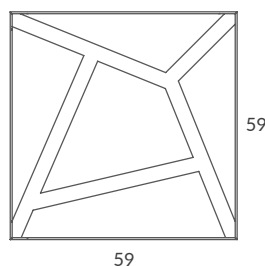

REF.
1629/23

DOWNLIGHT
IP43 ext - IP20 int

MATERIAL
Aluminio y metacrilato /
Aluminium & PMMA

ACABADO / FINISH
Bisel: blanco mate / *Frame: matt white*
Difusor: blanco brillo / *Diffuser: shiny white*

INSTALACIÓN / INSTALLATION
- PCB-LED 20W 700mA (D) (P) (LC) (C)
Cálida / *Warm 3000K 1145lm*
Neutra / *Neutral 4000K 1414lm*
CRI >80

REF.
1629/59

PANEL / RECESSED CEILING PANEL
IP43 ext - IP20 int

MATERIAL
Aluminio y metacrilato /
Aluminium & PMMA

ACABADO / FINISH
Bisel: blanco mate o negro mate
Frame: matt white or matt black
Difusor: blanco brillo o negro mate
Diffuser: shiny white or matt black

INSTALACIÓN / INSTALLATION
- PCB-LED 45W 500mA (D) (P) (C)
Cálida / *Warm 3000K 5073lm*
Neutra / *Neutral 4000K 5314lm*
CRI >80

REF.
26629/59

PLAFÓN / CEILING LIGHT
IP43 ext - IP20 int

MATERIAL
Aluminio y metacrilato /
Aluminium & PMMA

ACABADO / FINISH
Bisel: blanco mate o negro mate
Frame: matt white or matt black
Difusor: blanco brillo o negro mate
Diffuser: shiny white or matt black

INSTALACIÓN / INSTALLATION
- PCB-LED 45W 500mA (D) (P) (C)
Cálida / *Warm 3000K 5073lm*
Neutra / *Neutral 4000K 5314lm*
CRI >80

* Fácil rotación manual de los módulos / *Easy manual rotation of the panel*

(D) dim DALI

(P) dim PUSH

(LC) dim L,C

(C) dim Casambi

Archivos 3D y ficheros fotométricos disponibles en web / 3D and photometric files available on the web