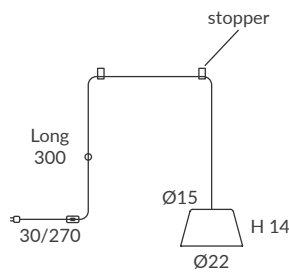

ACABADO / FINISH
Negro mate, blanco mate, blanco,
beige, marsala y oliva
Matt black, matt white, white,
beige, marsala and olive
Difusor: opal mate / Diffuser: matt opal

INSTALACIÓN / INSTALLATION
- 1 x GU10 LED 8W Ø5cm  
- 1 x GU10 LED 14W Ø11.1cm L:7.5cm  
- 1 x COB LED 10W
CRI>90  
Cálida / Warm 3000K 432lm
Neutra / Neutral 4000K 451lm