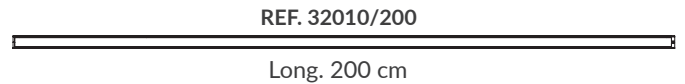

Long. 100 cm

REF. 32010/200

Long. 200 cm

COLGANTE / SUSPENSION
IP20

MATERIAL

Aluminio/ Aluminium
Difusor policarbonato: Blanco óptico
Polycarbonate diffuser: Optical white

ACABADO / FINISH

Negro mate/ Matt black