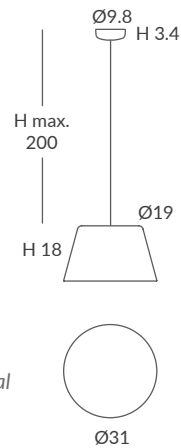

REF.
28081/0

COLGANTE / SUSPENSION
IP20

MATERIAL
Metal y acrílico / Metal & acrylic

ACABADO / FINISH
Negro mate, blanco mate, blanco,
beige, marsala y oliva
Matt black, matt white, white,
beige, marsala and olive
Difusor: opal mate / Diffuser: matt opal

INSTALACIÓN / INSTALLATION
- 1 x E27 LED 15W Ø6cm
- 1 x COB LED 10W
CRI>90
Cálida / Warm 3000K 432lm
Neutra / Neutral 4000K 451lm