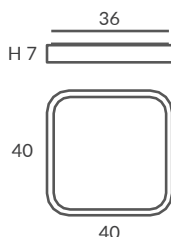

PLAFÓN / CEILING LIGHT
IP20

MATERIAL

Metal, madera de haya y cristal
Metal, beechwood and glass

ACABADO / FINISH

Roble / Oak
Difusor blanco opal
Opal white diffuser

INSTALACIÓN / INSTALLATION

- 4 x E27 LED 6W Ø5cm
- 2 x 2G11 LED 18W L:32cm TC-L
- PCB-LED 20W 700mA
- CRI>80
- Cálida / Warm 3000K 1057lm
- Neutra / Neutral 4000K 1106lm

REF.
20017/76