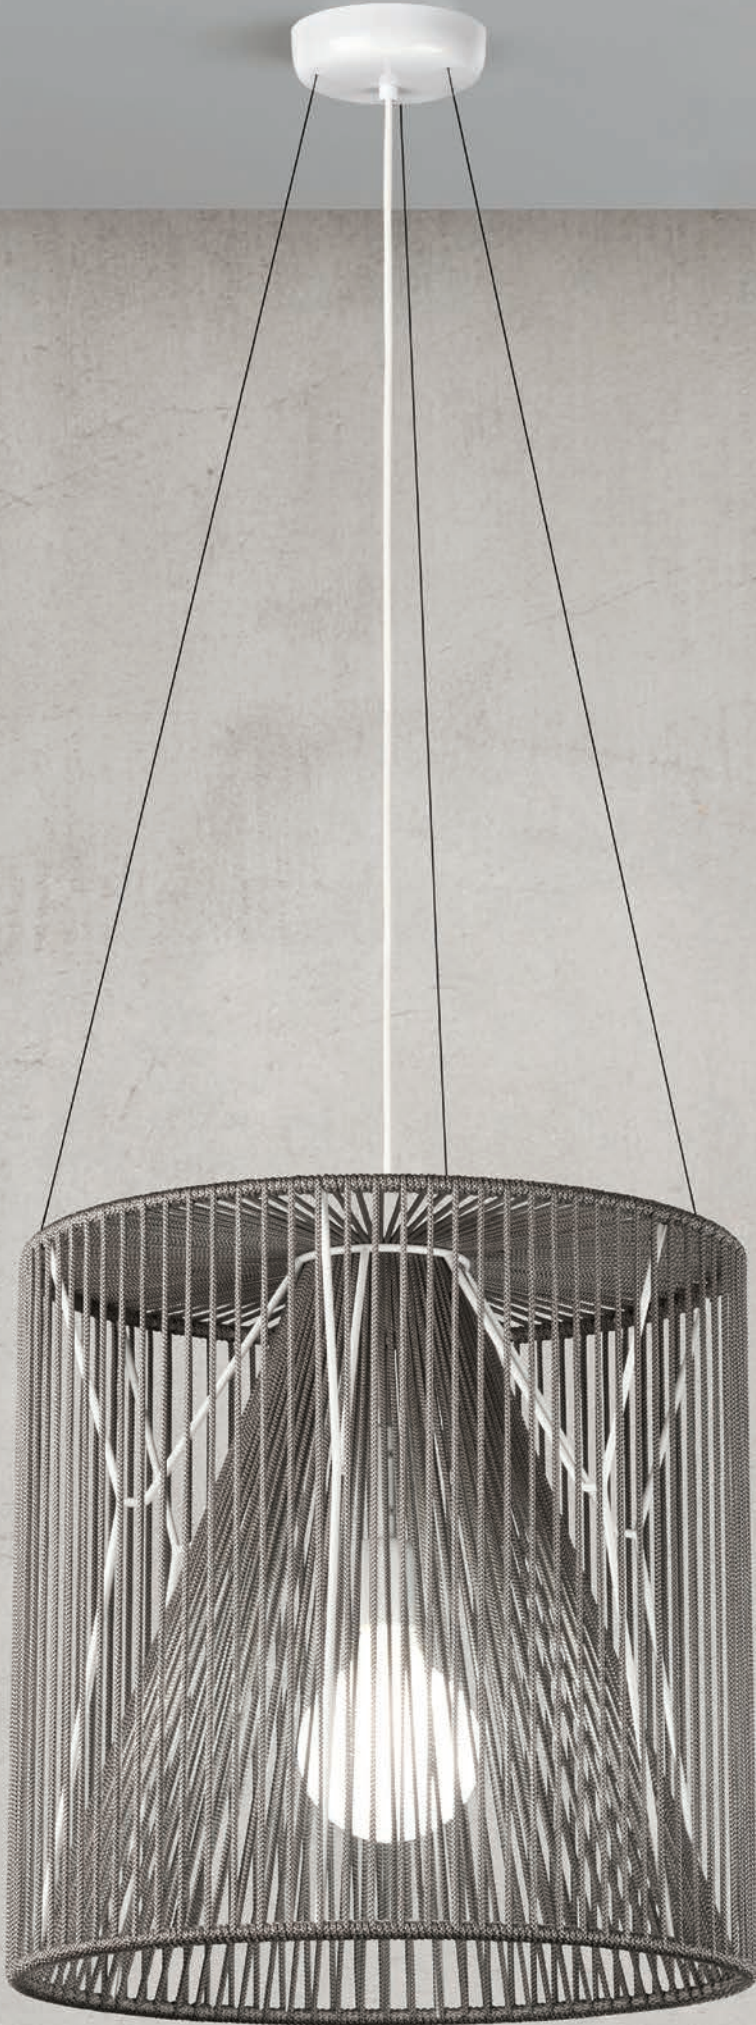

31800/S50 black