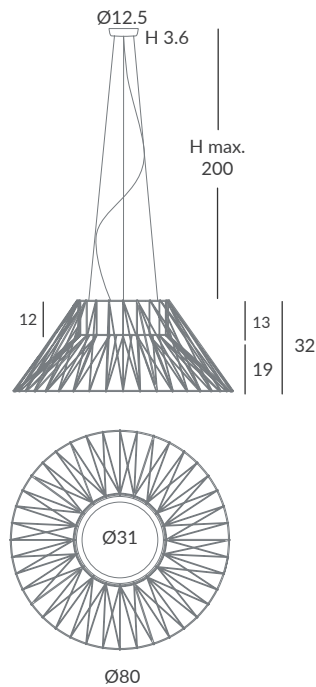

Structure: black

Difusor: acrílico / Diffuser: acrylic

Cuerda: Elegir uno o dos colores

(ver carta de colores)

Cord: Choose one or two colors

(see cord color chart)

INSTALACIÓN / INSTALLATION

- E27 LED 3x15W Ø6cm