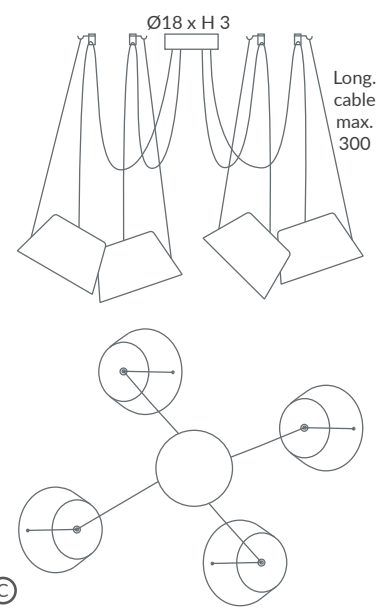

Disponible con salida lateral
With cable side exit available

REF.
28080/2
28080/3
28080/4
28080/5
28080/6

COLGANTE / SUSPENSION
De 2 a 6 con salida inferior
From 2 to 6 with cable inferior exit
IP20

MATERIAL
Metal y acrílico / Metal & acrylic

ACABADO / FINISH
Negro mate, blanco mate o blanco
Matt black, matt white or white
Difusor: opal mate
Diffuser: matt opal

INSTALACIÓN / INSTALLATION
- 2-6 x E27 LED 15W Ø6cm
- 2-6 x COB LED 10W
CRI>90
Cálida / Warm 3000K 432lm
Neutra / Neutral 4000K 451lm