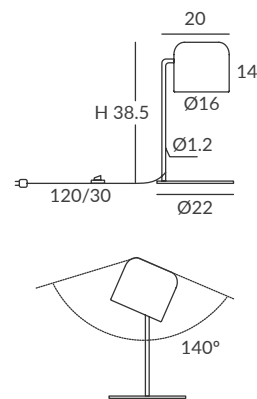

REF.
25800/16

COLGANTE / SUSPENSION
IP20

MATERIAL
Metal y acrílico / Metal & acrylic

ACABADO / FINISH
Negro mate, blanco mate,
blanco, beige, marsala y oliva
Matt black, matt white, white,
beige, marsala or olive
Difusor: opal mate / Diffuser: Matt opal

INSTALACIÓN / INSTALLATION
- E27 LED 1x6W Ø5cm
- COB LED 8W AC.220V
CRI>90
Cálida / Warm 3000K 345lm
Neutra / Neutral 4000K 360lm

REF.
25800/76

COLGANTE / SUSPENSION
IP20

MATERIAL
Metal y metacrilato / Metal & PMMA

ACABADO / FINISH
Negro mate / Matt black
Blanco / White
Difusor: opal brillo
Diffuser: shiny opal

INSTALACIÓN / INSTALLATION
- E27 LED 5x15W Ø6cm
- PCB-LED 70W 500mA
CRI>90
Cálida / Warm 3000K 5672lm
Neutra / Neutral 4000K 6101lm

REF.
25800/26

COLGANTE / SUSPENSION
IP20

MATERIAL
Metal y acrílico / Metal & acrylic

ACABADO / FINISH
Negro mate, blanco mate,
blanco, beige, marsala y oliva
Matt black, matt white, white,
beige, marsala or olive
Difusor: opal mate / Diffuser: Matt opal

INSTALACIÓN / INSTALLATION
- E27 LED 2x15W Ø6cm
- COB LED 10W AC.220V
CRI>90
Cálida / Warm 3000K 432lm
Neutra / Neutral 4000K 451lm

REF.
27001

SOBREMESA / TABLE LAMP
IP20

MATERIAL
Metal y acrílico / Metal & acrylic

ACABADO / FINISH
Pantalla: negro mate, blanco mate o blanco
Lampshade: matt black, matt white or white
Soporte: negro mate o blanco texturado
Base: matt black or granulated white
Difusor: opal mate
Diffuser: Matt opal

INSTALACIÓN / INSTALLATION
- E27 LED 1x6W Ø5cm
- COB LED 8W AC.220V
CRI>90
Cálida / Warm 3000K 345lm
Neutra / Neutral 4000K 360lm

REF.
25800/31

COLGANTE / SUSPENSION
IP20

MATERIAL
Metal y acrílico / Metal & acrylic

ACABADO / FINISH
Negro mate, blanco mate,
blanco, beige, marsala y oliva
Matt black, matt white, white,
beige, marsala or olive
Difusor: opal mate / Diffuser: Matt opal