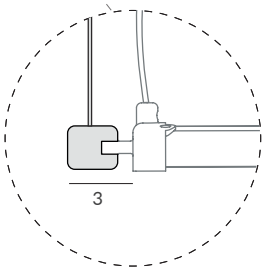

Composición abierta / Open composition

Composición cerrada / Closed composition

ref. 32010/F