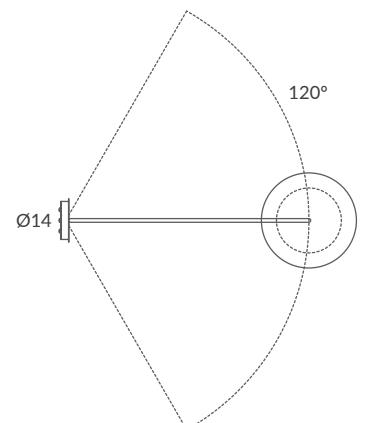

REF.
28980/L

APLIQUE / WALL LAMP
IP20

MATERIAL
Metal y acrílico / Metal & acrylic

ACABADO / FINISH

Negro mate, blanco mate, blanco,
beige, marsala y oliva
*Matt black, matt white, white,
beige, marsala and olive*

Base y brazo: blanco o negro mate

Base and arm: white or matt black
Difusor: opal mate / Diffuser: matt opal

INSTALACIÓN / INSTALLATION

- 1 x E27 LED 15W Ø6cm
- 1 x COB LED 10W
CRI>90
Cálida / Warm 3000K 432lm
Neutra / Neutral 4000K 451lm