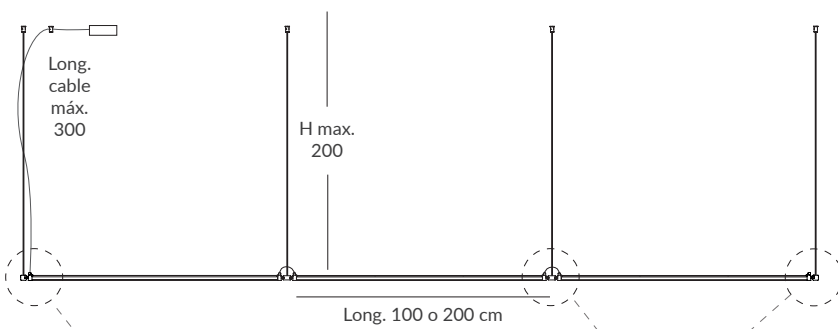

Composición abierta / Open composition

Composición cerrada / Closed composition

ref. 32010/F