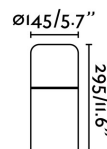

Specifications

Bulb:	LED 9W 3000K 810Lm
Bulb included:	Yes
Transformer:	Driver
Transformer included:	Yes
Voltage:	100-240V
IP:	65
Class:	I
Material:	Aluminium and polycarbonate difusser
Designer:	
Length:	145 mm
Height:	295 mm
Net Weight:	1.60 kg
Volume:	0.01040 m3