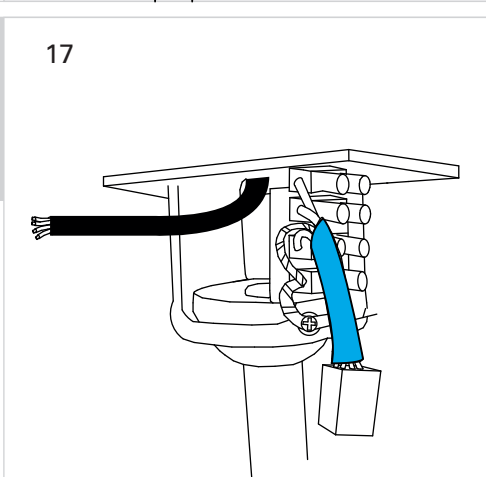

# Borneo

VE-0006

FOR  
LIGHT

# CALIBRATION

1

2

3

4

\* 5

6

7