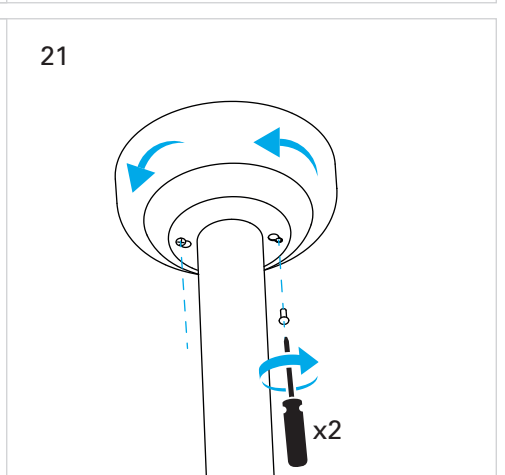

# Borneo

VE-0006

FOR  
LIGHT

# CALIBRATION

1

2

3

4

\* 5

6

7