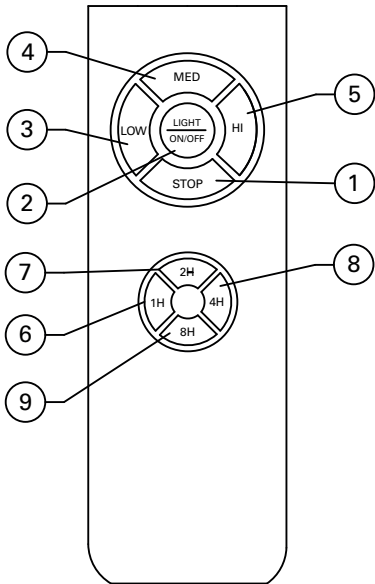

# Borneo

VE-0006

FOR  
LIGHT

# CALIBRATION

1

2

3

4

\* 5

6

7