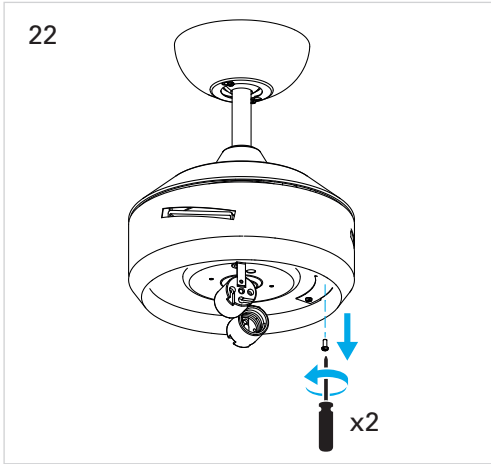

# Borneo

VE-0006

FOR  
LIGHT

# CALIBRATION

1

2

3

4

\* 5

6

7