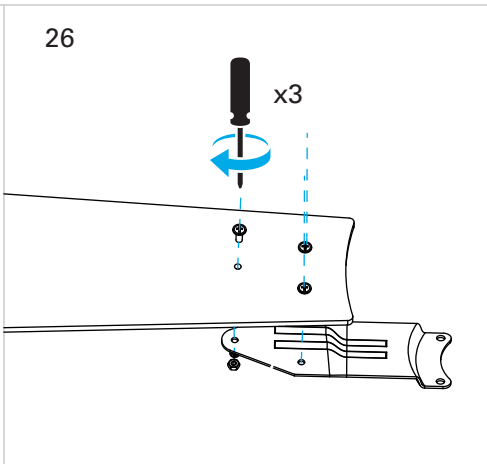

# Borneo

VE-0006

FOR  
LIGHT

# CALIBRATION

1

2

3

4

\* 5

6

7