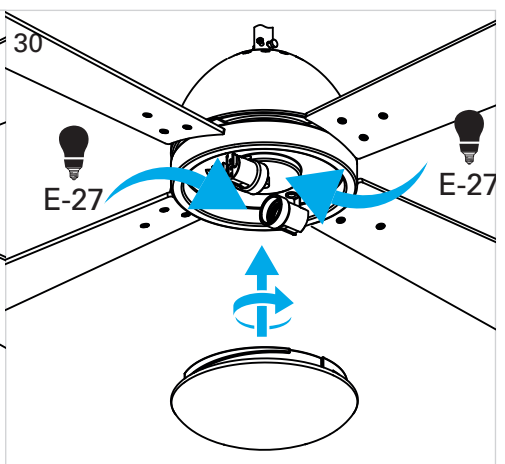

# Borneo

VE-0006

FOR  
LIGHT

# CALIBRATION

1

2

3

4

\* 5

6

7