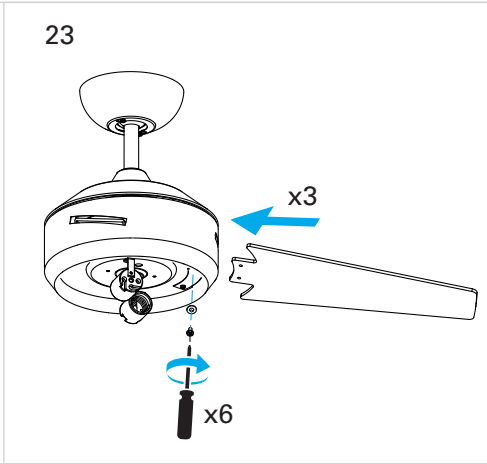

# Borneo

VE-0006

FOR  
LIGHT

# CALIBRATION

1

2

3

4

\* 5

6

7