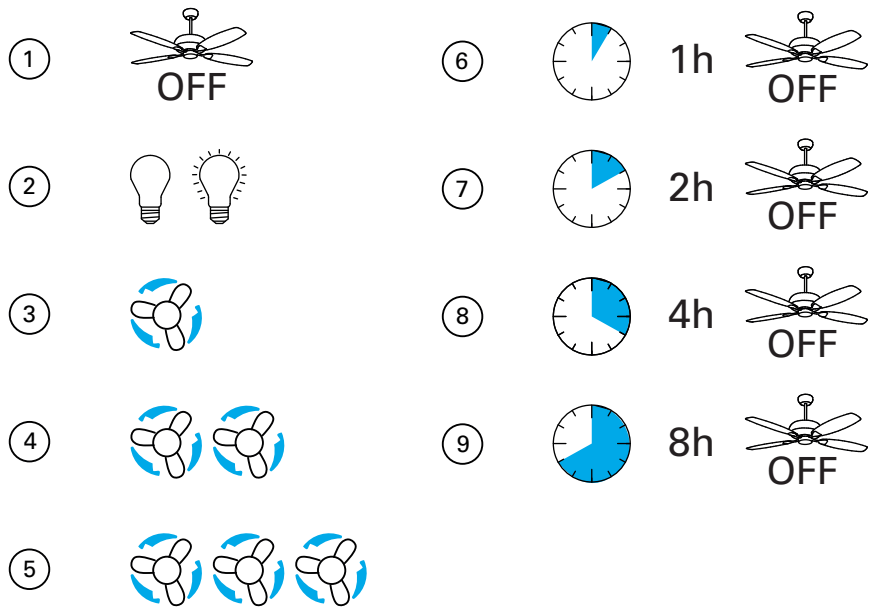

# Borneo

VE-0006

FOR  
LIGHT

# CALIBRATION

1

2

3

4

\* 5

6

7