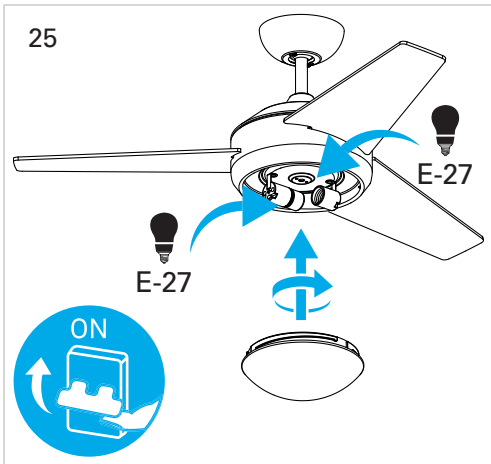

# Borneo

VE-0006

FOR  
LIGHT

# CALIBRATION

1

2

3

4

\* 5

6

7