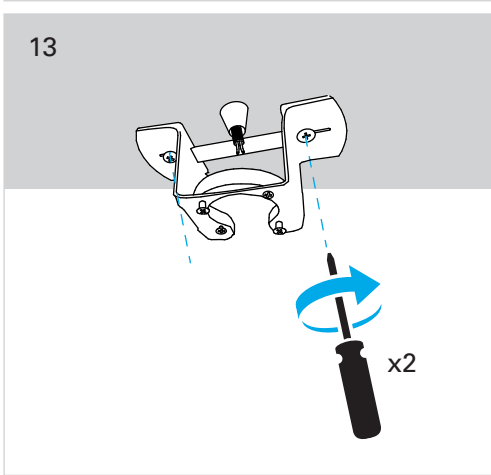

# Borneo

VE-0006

FOR  
LIGHT

# CALIBRATION

1

2

3

4

\* 5

6

7