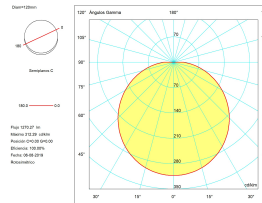

### LUMINOTECHNIC FEATURES

Light source: LED

CRI: 80

MacAdam steps: 5

Photobiological risk: RG0