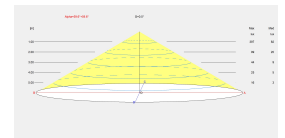

### LUMINOTECHNIC FEATURES

Light source: LED

CRI: 80

MacAdam steps: 5

Photobiological risk: RG0