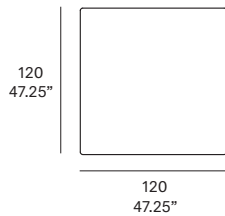

indoor

Talo indoor

Square dining table / mesa cuadrada

Altherr Désile Park, 2024

T701 C 120

Tabletop and frame made of solid wood from European oaks with 21 mm/0.83" of section. The collection is also available in lacquered version (MDF) and in European oak veneer. Delivered unassembled.

Shipment details

Qty	1 table (2 boxes)
Volume	0,40 m ³ / 14.1 ft ³
Gross weight	119 kg / 262.3 lb
Net weight	87 kg / 191.8 lb
Item dimensions (width x depth x height)	120 x 120 x 75 cm 47.25" x 47.25" x 29.5"