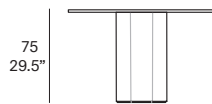

indoor

Talo indoor

Square dining table / mesa cuadrada

Altherr Désile Park, 2024

T701 C 120

Tabletop and frame made of solid wood from European oaks with 21 mm/0.83" of section. The collection is also available in lacquered version (MDF) and in European oak veneer. Delivered unassembled.

Shipment details

Qty	1 table (2 boxes)
Volume	0,40 m ³ / 14.1 ft ³
Gross weight	119 kg / 262.3 lb
Net weight	87 kg / 191.8 lb
Item dimensions (width x depth x height)	120 x 120 x 75 cm 47.25" x 47.25" x 29.5"