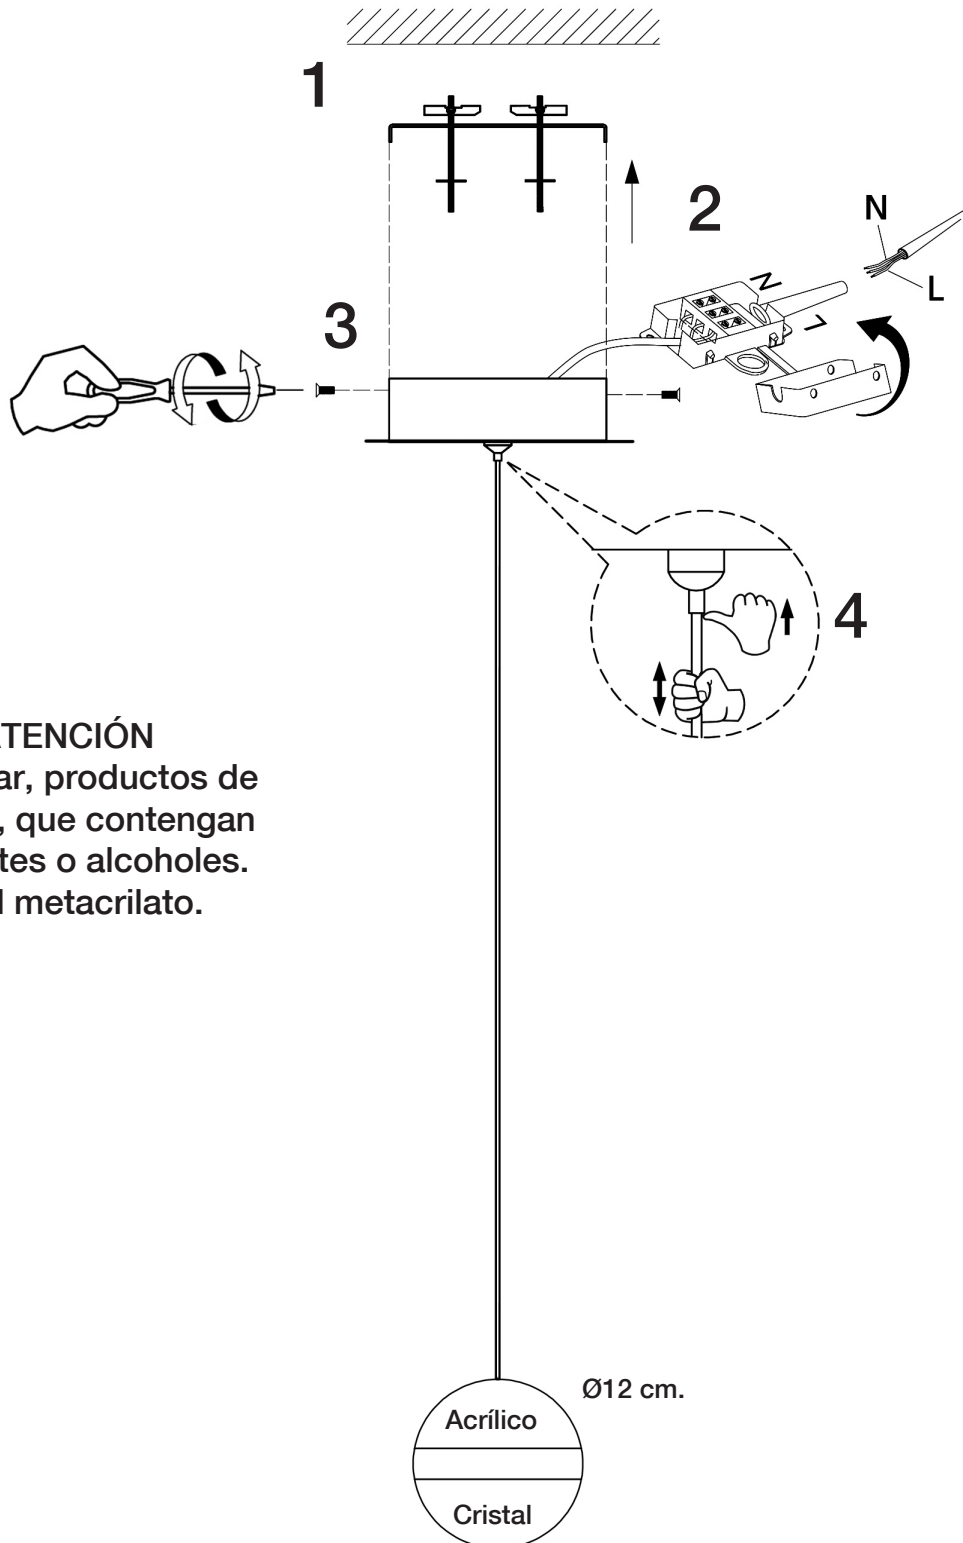

ATENCIÓN: Schuller recomienda que utilice los balancines suministrados en la instalación de este colgante

ATENCIÓN
No utilizar, productos de limpieza, que contengan disolventes o alcoholes. Dañan el metacrilato.

Para ver la ficha técnica de producto completa, puede usar el siguiente código QR: