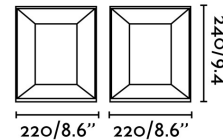

Material: Die cast aluminium and opal polycarbonate diffuser

Designer:

Length: 220 mm

Net Width: 220 mm

Height: 240 mm

Net Weight: 3.90 kg

Volume: 0.01681 m3

8421776090217