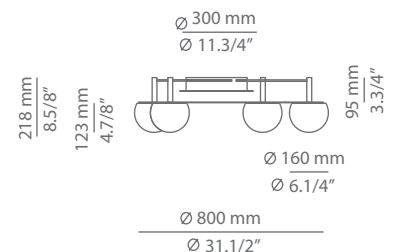

t-3810S with canopy R30