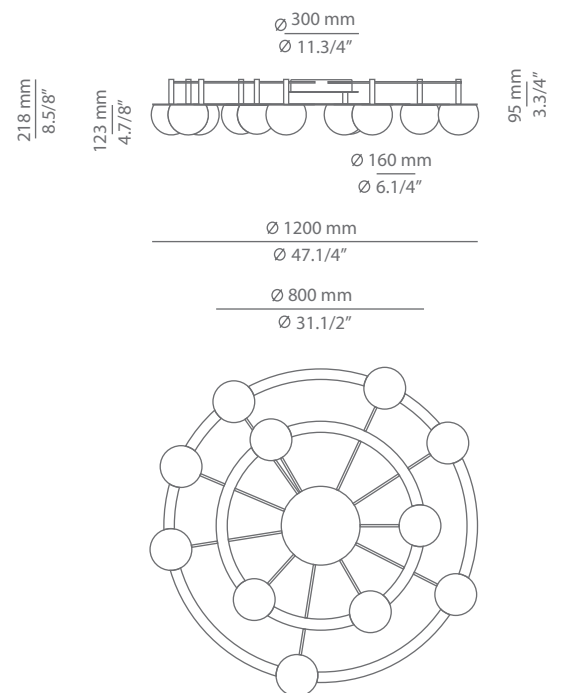

Code	Composition includes
■ R30.1SF1MF circ ceiling light	1 round canopy 113815263 1 unit of t-3810 1 unit of t-3811 1 driver 671000034 / Dimmable Triac 4 drivers 671000043 / Dimmable Triac

Finish canopy	
26 BLK	Black
Finish body	
■ 26 BLK	Black
■ 61 S GLD	Satin Gold
■ CUSTOM