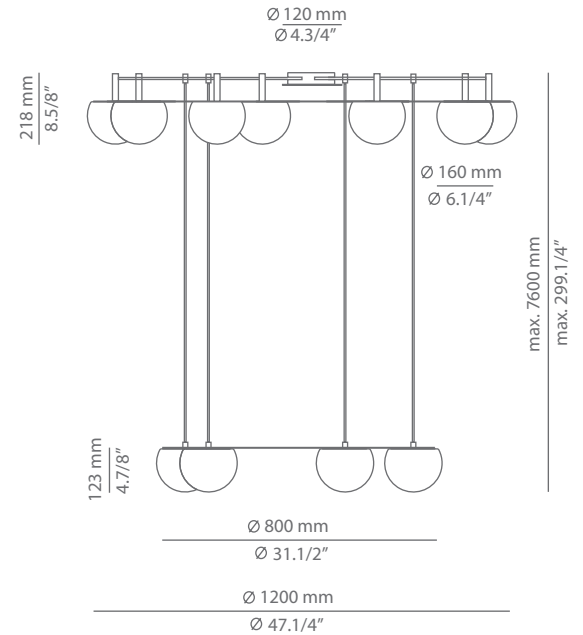

Finish canopy	
26 BLK	Black
Finish body	
■ 26 BLK	Black
■ 61 S GLD	Satin Gold
■ CUSTOM