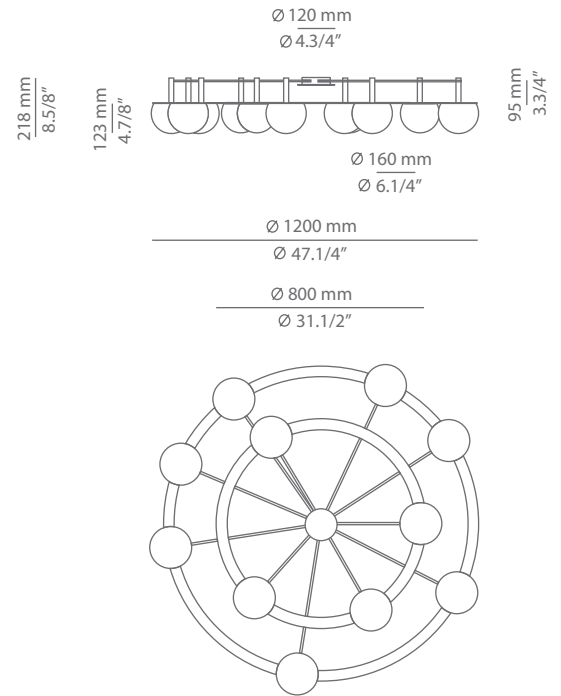

CIRC

t-3810 / t-3811

ceiling light

Date	Type
Project	
Location	
Model #	Quantity
Specifier	

Many possible configurations with t-3810 and t-3811

See CIRC t-3810A / t-3811A spec sheet for combinations with acoustic panels.

See CIRC T-3815 / T-3816 spec sheet for combinations with suspensions.

Code	Composition includes
■ R12.1SF1MF circ ceiling light Ø 45mm drill on dry wall	1 round recessed canopy 113820263 1 unit of t-3810 1 unit of t-3811 1 remote driver 671000034 / Dimmable Triac 4 remote drivers 671000043 / Dimmable Triac

Finish canopy	
26 BLK	Black
Finish body	
■ 26 BLK	Black
■ 61 S GLD	Satin Gold
■ CUSTOM