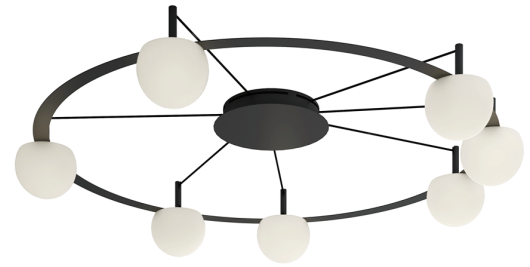

CIRC

t-3810R / t-3810S

ceiling light

Date	Type
Project	
Location	
Model #	Quantity
Specifier	

Description

Metallic ceiling light providing direct and indirect light. Shade is made of a satinated glass. Adjustable height. Possibility to create different compositions. False ceiling for recessed canopy is required Ø 45mm drill.

Pictures above might not show the specified dimensions or material. They are for illustration purposes only.

T-3810R

T-3810S

Ordering information

Code	Lamp	Canopy	Finish ring
t-3810R Ø 45mm drill on dry wall	LED 4x6,1W (led included) (2700K / Ang 120° / >90 CRI / 350mA) / 230V / Typ* 4x565 lumens Dimmable Triac / Remote driver / Glass shade	26 BLK Black	26 BLK Black 61 S GLD Satin Gold CUSTOM
t-3810S	LED 4x6,1W (led included) (2700K / Ang 120° / >90 CRI / 350mA) / 230V / Typ* 4x565 lumens Dimmable Triac / Glass shade	26 BLK Black	26 BLK Black 61 S GLD Satin Gold CUSTOM

Product includes

Code	Description
113820263	1 round recessed canopy (only included in t-3810R)
113815263	1 round canopy (only included in t-3810S)
t-3810	1 circ ceiling light
671000043	2 drivers / Dimmable Triac

Description

Metallic ceiling light providing direct and indirect light. Shade is made of a satinated glass. Adjustable height. Possibility to create different compositions. False ceiling for recessed canopy is required Ø 45mm drill.