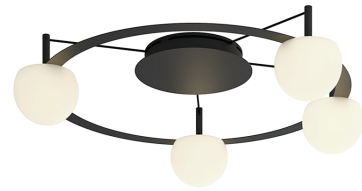

CIRC

t-3810R / t-3810S

ceiling light

Date	Type
Project	
Location	
Model #	Quantity
Specifier	

Description

Metallic ceiling light providing direct and indirect light. Shade is made of a satinated glass. Adjustable height. Possibility to create different compositions. False ceiling for recessed canopy is required Ø 45mm drill.

Pictures above might not show the specified dimensions or material. They are for illustration purposes only.

T-3810R

T-3810S

Ordering information

Code	Lamp	Canopy	Finish ring
t-3810R Ø 45mm drill on dry wall	LED 4x6,1W (led included) (2700K / Ang 120° / >90 CRI / 350mA) / 230V / Typ* 4x565 lumens Dimmable Triac / Remote driver / Glass shade	26 BLK Black	26 BLK Black 61 S GLD Satin Gold CUSTOM
t-3810S	LED 4x6,1W (led included) (2700K / Ang 120° / >90 CRI / 350mA) / 230V / Typ* 4x565 lumens Dimmable Triac / Glass shade	26 BLK Black	26 BLK Black 61 S GLD Satin Gold CUSTOM

Product includes

Code	Description
113820263	1 round recessed canopy (only included in t-3810R)
113815263	1 round canopy (only included in t-3810S)
t-3810	1 circ ceiling light
671000043	2 drivers / Dimmable Triac

Description

Metallic ceiling light providing direct and indirect light. Shade is made of a satinated glass. Adjustable height. Possibility to create different compositions. False ceiling for recessed canopy is required Ø 45mm drill.