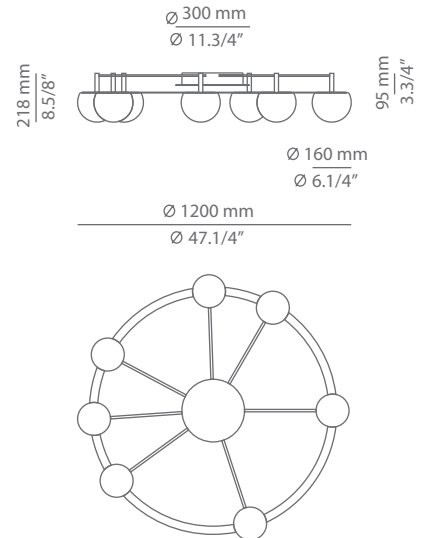

t-3811S with canopy R30