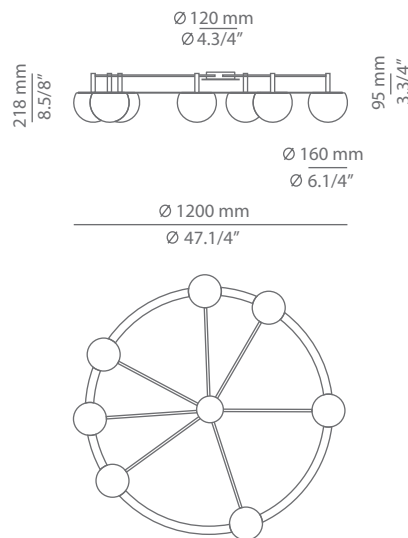

t-3811R with recessed canopy R12