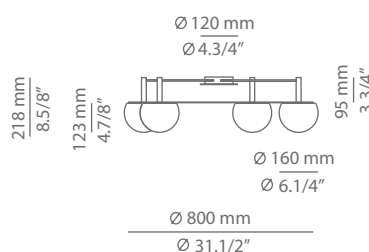

t-3810R with recessed canopy R12