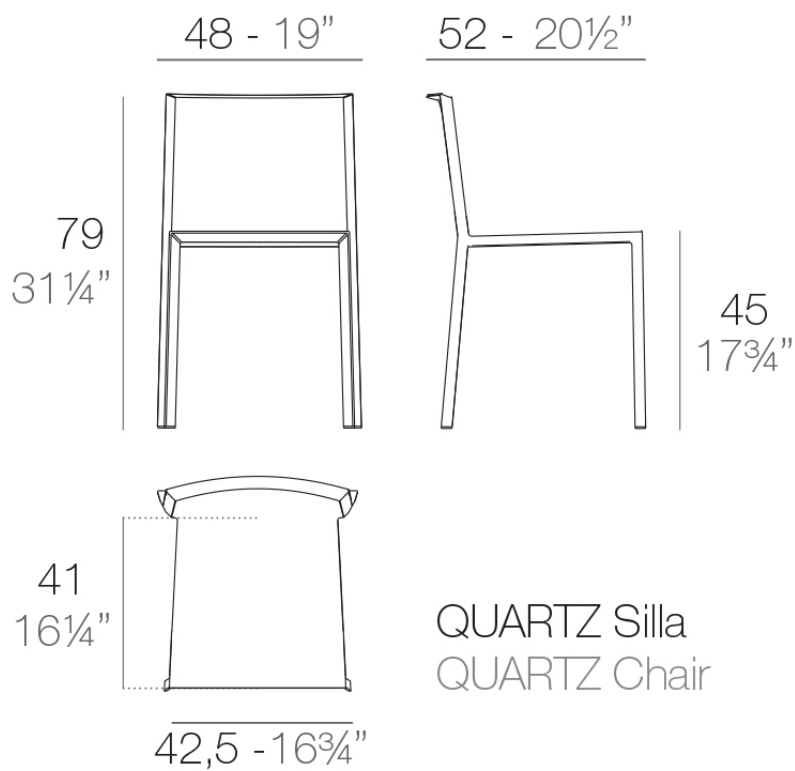

Quartz chair

by Ramón Esteve

Created by Ramón Esteve for Vondom, it offers a perfect blend of elegance and functionality in outdoor furniture. With an orthogonal geometry and triangular profiles, this collection stands out for its visual lightness and timeless design.

Info

Description

Injected polypropylene with fiber glass. Stackable. Item suitable for indoor and outdoor use.

Weight: 3 Kg

Accessories

- **Fabric**

Fabric

Finishes

finishes

BASIC PP
Ref. 54194

white

ecu

tortora

black

Available in various colors

Ambients