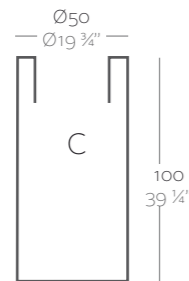

XX XX" : cm in

High Cylinder Ø15 3/4" x 23 1/2"  
Cilindro Alto Ø40 x 60 cm

High Cylinder Ø15 3/4" x 31 1/2"  
Cilindro Alto Ø40 x 80 cm

High Cylinder Ø19 3/4" x 29 1/2"  
Cilindro Alto Ø50 cm

High Cylinder Ø19 3/4" x 39 1/4"  
Cilindro Alto Ø50 x 100 cm