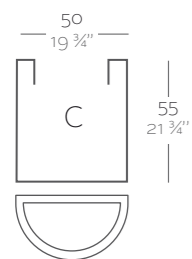

D x R x H	L Gal	C (d x h) cm in	Simple	Lac. Simple
50 x 29 x 55 cm 19 3/4" x 15 1/4" x 21 3/4"	65 17 1/2	43 x 55 17" x 21 3/4"	40950	40950F

Trays Platos

41070 ANGULAR 55x39x55 cm 42866 PLATO ANGULAR 66x47 cm

ANGULAR

Description Descripción

Pot made in resin of polyethylene by rotational moulding, with simple wall. 100% Recyclable. Item suitable only for outdoor use. Available with two different finishes, matt or lacquered.

Fabricado en resina de polietileno mediante moldeo rotacional con pared simple. 100% Reciclable. Apto solo para interior. Disponible en dos acabados, mate y lacado.

Finishes Acabados

_SIMPLE
Pot with simple wall, mat finishing.
_LACQUERED SIMPLE
Pot with simple wall, lacquered finishing.

_SIMPLE
Maceta con pared simple, acabado mate.
_SIMPLE LACADAS
Maceta con pared simple, acabado lacado.