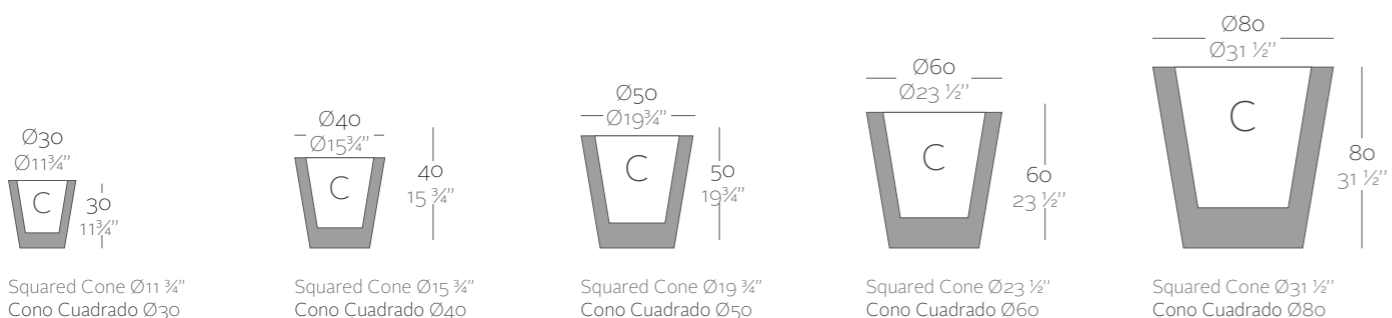

Продажа дизайнерской мебели, света и аксессуаров по всей России
8 (800) 500-70-36
hello@barcelonadesign.ru
www.barcelonadesign.ru

Description Descripción

Pot made in resin of polyethylene by rotational moulding with double wall. 100% Recyclable. Item suitable for indoor and outdoor use. Available with different finishes.

Fabricado en resina de polietileno mediante moldeado rotacional con doble pared. 100% Reciclable. Apto para exterior e interior. Disponible en varios acabados.

Include Incluye

Self watering system (except Basic). Finished RGB LED: Colour changes by remote control.

Sistema de autoriego (excepto Basic). Acabado LED RGB: Mando a distancia para cambio de color de la luz.

Options Opciones

Finished Light: Possibility of transparent cable and switch only for indoor.

Acabado Luz: Posibilidad de cable transparente e interruptor solo para interior.

Dimensions Dimensiones

XX XX" : cm in

	L Gal	C (d x h) cm in	Self-Watering Autoriego	Basic	Lacquered Lacado	Light Luz	Led RGB	Led DMX	Led Battery
Cono Cuadrado Ø30 x 30 Squared Cone Ø11 3/4" x 11 3/4"	10 2 1/2	Ø23 x 20 Ø9" x 7 3/4"	41130R^b	41130A	41130F^b	41130W^bⁱ	41130L^bⁱ	41130D	41130Y
Cono Cuadrado Ø40 x 40 Squared Cone Ø15 3/4" x 15 3/4"	24 6 1/2	Ø31 x 31 Ø12 1/4" x 12 1/4"	41140R^b	41140A	41140F^b	41140W^bⁱ	41140L^bⁱ	41140D	41140Y
Cono Cuadrado Ø50 x 50 Squared Cone Ø19 3/4" x 19 3/4"	40 10 1/2	Ø38 x 38 Ø15" x 15"	41150R^b	41150A	41150F^b	41150W^bⁱ	41150L^bⁱ	41150D	41150Y
Cono Cuadrado Ø60 x 60 Squared Cone Ø23 1/2" x 23 1/2"	70 18 1/2	Ø46 x 46 Ø18" x 18"	41160R^b	41160A	41160F^b	41160W^bⁱ	41160L^bⁱ	41160Dⁱ	41160Y
Cono Cuadrado Ø80 x 80 Squared Cone Ø31 1/2" x 31 1/2"	200 53	Ø63 x 62 Ø24 3/4" x 24 1/2"	41180R^b	41180A	41180F^b	41180W^bⁱ	41180L^bⁱ	41180D	41180Y

Finishes Acabados

Planter made out of polyethylene resin with double wall. Item suitable for indoor and outdoor use.

- _BASIC
  Matt finishing.
- _SELF-WATERING
  Matt finishing planter with self-watering system.
- _LACQUERED
  Gloss lacquered finishing with self-watering system.
- _LIGHT
  Ice color finishing planter with self-watering system. White lighting inside by means of energy saving lamps. Wire length: 3 m/ 118". IP 65. Long life: 10.000h
  - EU: 220-240V ~ 50 - 60Hz. E27 18-30W. CE. RoHS
  - USA: 110-120V ~ 60Hz. E26 18-30W. UL.
- _RGB LED
  Ice color finishing planter with self-watering system. Includes RGB Led lightning system* and a remote control to program the colors option. Wire length: 3 m/ 118". IP 65. Long life: 60.000h
  - 100-240V ~ 50-60Hz. 350 -400 LM. 18 - 72 W
- _RGB LED DMX
  Ice color finishing. Includes RGB Led lightning system*. Controlled by DMX 512 Wireless, enabling communication between the table-control, their own lights and light sources.

Maceta en resina de polietileno con doble pared. Producto apto tanto para interior como exterior.

- _BASIC
  Macetero acabado mate.
- _AUTORRIEGO
  Macetero acabado mate con sistema de autoriego.
- _LACADO
  Macetero acabado lacado brillo con sistema de autoriego.
- _LUZ
  Maceta de color hielo con sistema de autoriego. Incluye iluminación interior de color blanco mediante lámpara de bajo consumo. Longitud cable: 3m/118". Larga vida: 10.000h.
  - EU: 220-240V ~ 50 - 60Hz. E27 18-30W. CE. RoHS
  - USA: 110-120V ~ 60Hz. E26 18-30W. UL.
- _LED RGB
  Maceta de color hielo con sistema de autoriego. Incluye iluminación interior mediante tecnología Led RGB* y mando a distancia para cambiar de color por selección o automático. Wire length: 3 m/ 118". IP 65. Long life: 60.000h
  - 100-240V ~ 50-60Hz. 350 -400 LM. 18 - 72 W
- _LED RGB DMX
  Maceta de color hielo con sistema de autoriego. Incluye iluminación interior mediante tecnología Led RGB*. Controlado por DMX512 Wireless, permitiendo la comunicación entre los equipos de control de luces (XLR) , puntos acceso wifi, domótica, etc. y las propias fuentes de luz.

*7 colors: white, red, green, blue, Light blue, pink and yellow.

Type plug available

Tipo de plug disponible