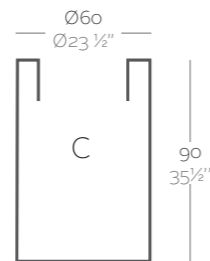

XX XX" : cm in

High Cylinder Ø15 3/4" x 23 1/2"  
Cilindro Alto Ø40 x 60 cm

High Cylinder Ø15 3/4" x 31 1/2"  
Cilindro Alto Ø40 x 80 cm

High Cylinder Ø19 3/4" x 29 1/2"  
Cilindro Alto Ø50 cm

High Cylinder Ø19 3/4" x 39 1/4"  
Cilindro Alto Ø50 x 100 cm