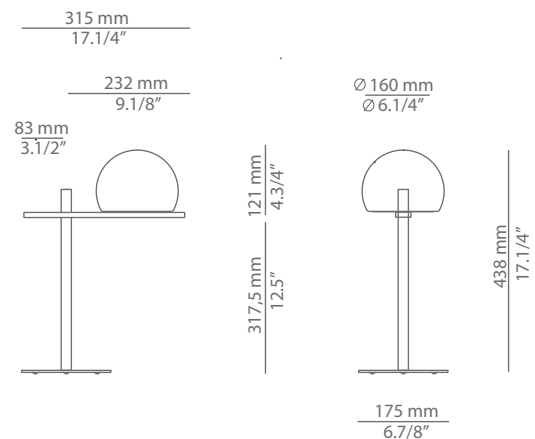

SPECIAL REQUIREMENTS

Custom finishes and versions

Alternate lamping, versions and finishes available for projects. Consult our offices.