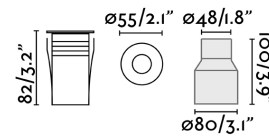

Material: 316 stainless steel, aluminium, tempered glass and ABS

Designer:

Length: 80 mm

Net Width: 80 mm

Height: 100 mm

Diameter: 80 Ø

Net Weight: 0.40 kg

Volume: 0.00113 m3