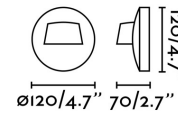

BROW LED White wall lamp

Ref. 70408

This original wall lamp has a round base and the diffuser with LED light source stands out. This luminaire is designed to light gardens and terraces.

Specifications

Bulb:	LED 3W 3000K CRI>80 250lms
Bulb included:	Yes
Transformer:	Driver
Transformer included:	Yes
Voltage:	220-240V
IP:	44
Class:	II
Material:	Polycarbonate and PMMA diffuser
Designer:	
Length:	70 mm
Net Width:	120 mm
Height:	120 mm
Diameter:	120 Ø
Net Weight:	0.26 kg
Volume:	0.00118 m3