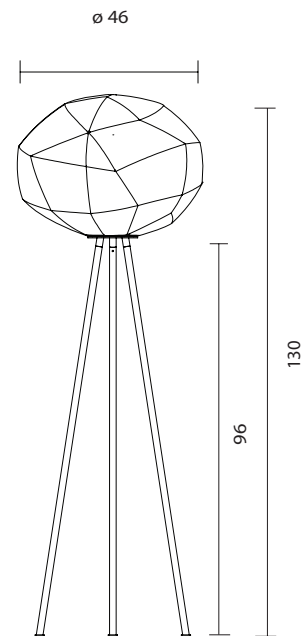

GEMO P
by Luca Nichetto, 2017

Floor lamp. Structure in black chrome electroplated steel. Diffuser in blown opal matt glass. Dimmer placed in electric cord.

Type: Floor lamp

Environment: Indoor

Structure: Steel

Diffuser: Glass

Voltage: 230 V

Dimmer: included

Supply: Electrical cord with plug

Cable length: 200 cm

Light source: E27 Halo. Eco. Max. 150W
E27 LED 15W 2700K

GEMO P

320000100034 **black chrome**

 **6 kg**
9.8 kg

CE  IP-20