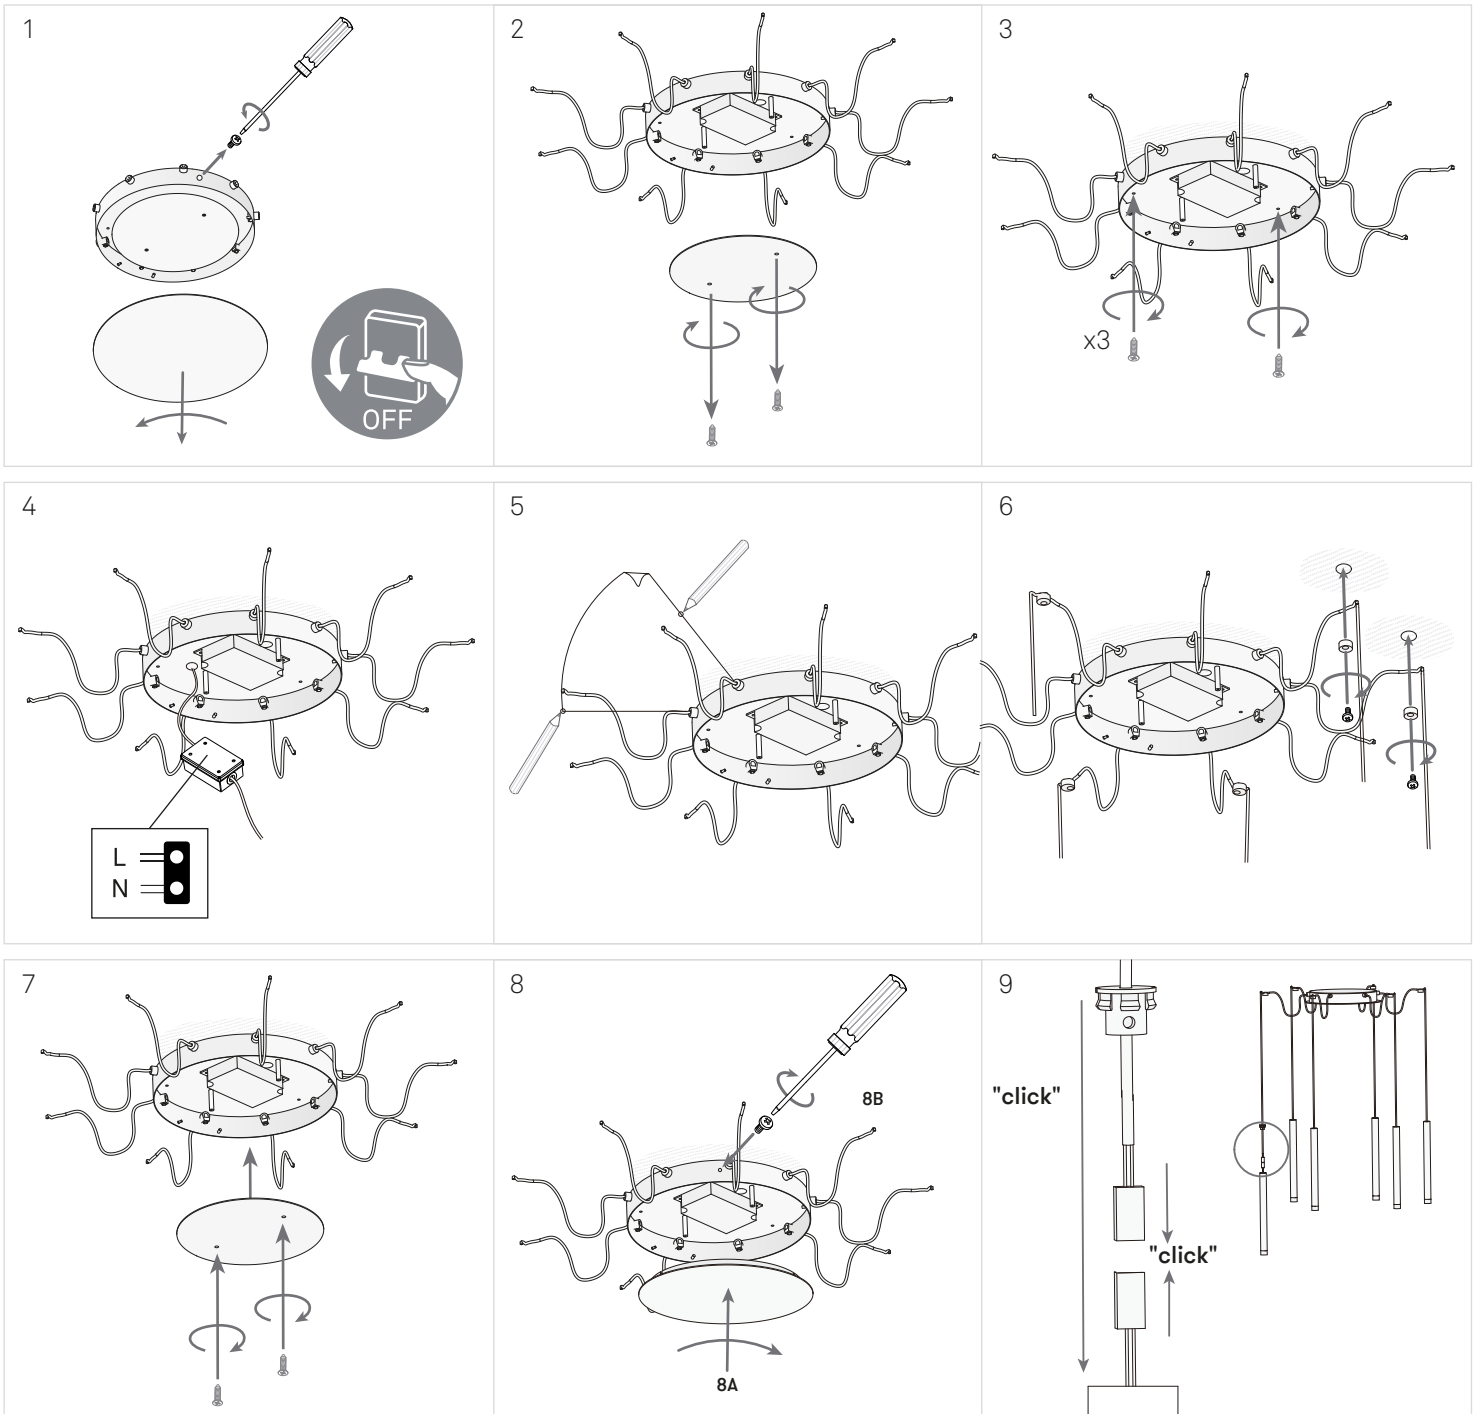

# CANDLE

MULTIPLE CEILING ROSE 9, 18, 30 PENDANTS

# LedsC4

10

A+B = MIN 4 MTS  
MAX 5 MTS

11