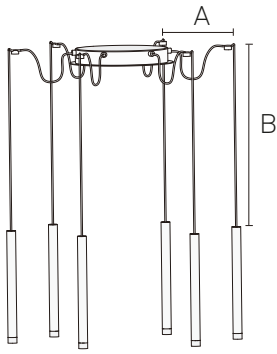

# CANDLE

MULTIPLE CEILING ROSE 9, 18, 30 PENDANTS

# LedsC4

10

A+B = MIN 4 MTS  
MAX 5 MTS

11