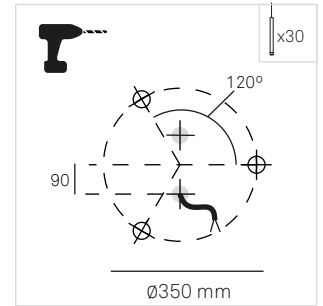

# CANDLE

MULTIPLE CEILING ROSE 9, 18, 30 PENDANTS

# LedsC4

10

A+B = MIN 4 MTS  
MAX 5 MTS

11