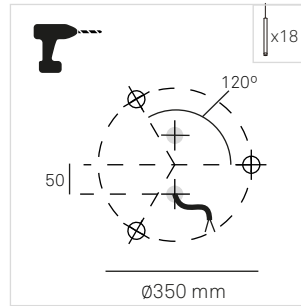

# CANDLE

MULTIPLE CEILING ROSE 9, 18, 30 PENDANTS

# LedsC4

10

A+B = MIN 4 MTS  
MAX 5 MTS

11