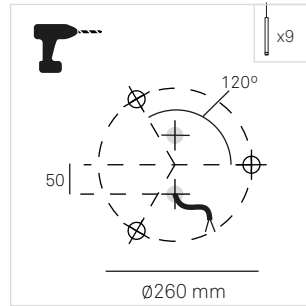

# CANDLE

MULTIPLE CEILING ROSE 9, 18, 30 PENDANTS

# LedsC4

10

A+B = MIN 4 MTS  
MAX 5 MTS

11