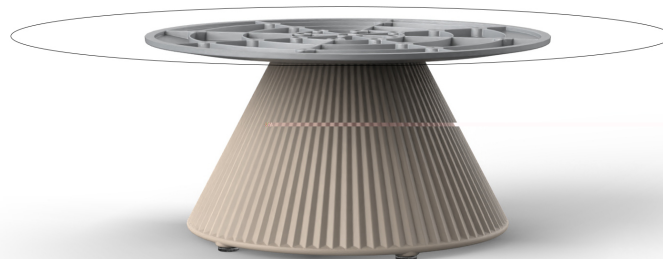

Products / Low Tables / Gatsby Base ø40x25 S50

Gatsby base ø40x25 s50

by Ramón Esteve

The Gatsby collection, designed by Ramón Esteve for Vondom, recalls the Art Déco lighting. Those crazy twenties. “Something new, extraordinary, beautiful, simple but sophisticatedly designed” said Francis Scott Fitzgerald about his aims for the novel he was about to write. The Great Gatsby was born in an age of prosperity, parties and excess. They called it “the American Dream”.

Info

Description

Weight: 2.44 Kg

GATSBY Mesa Base Redonda Ø40x25.5cm S50
GATSBY Round Base Table Ø40x25.5cm S50
ref. 54441

TABLE TOP - SOBRE

- Ø79 cm
Ø31"
- Ø89 cm
Ø35"
- Ø100 cm
Ø39 1/4"

Accessories

- TABLE 10mm
- TABLE 12mm
- TABLE DEKTON