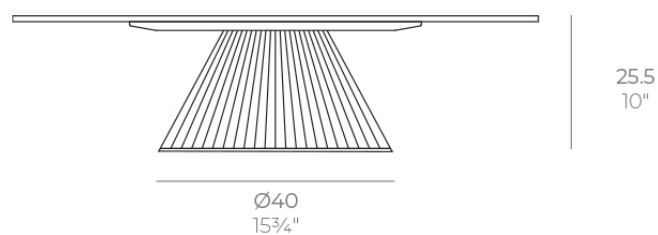

Products / Low Tables / Gatsby Base ø40x25 S50

Gatsby base ø40x25 s50

by Ramón Esteve

The Gatsby collection, designed by Ramón Esteve for Vondom, recalls the Art Déco lighting. Those crazy twenties. “Something new, extraordinary, beautiful, simple but sophisticatedly designed” said Francis Scott Fitzgerald about his aims for the novel he was about to write. The Great Gatsby was born in an age of prosperity, parties and excess. They called it “the American Dream”.

Info

Description

Weight: 2.44 Kg

GATSBY Mesa Base Redonda Ø40x25.5cm S50
GATSBY Round Base Table Ø40x25.5cm S50
ref. 54441

TABLE TOP - SOBRE

- Ø79 cm
Ø31"
- Ø89 cm
Ø35"
- Ø100 cm
Ø39 1/4"

Accessories

- TABLE 10mm
- TABLE 12mm
- TABLE DEKTON