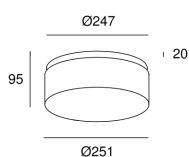

Vetro

Francesc Vilaró

05-7387-14-G5

Bathroom Ceiling Light IP44 Vetro LED 24W 3000K 977lm

TECHNICAL FEATURES

IP44 IK05

Power (W) : 24W

Total power consumption of light (W) : 24W

Real lumens : 977

Real lm/W : 41

Correlated Colour Temperature (CCT) : LED warm-white 3000K

Dimming protocol : ON-OFF

Lens / reflector angle : HORIZONTAL 144°

UGR : <=22

Structure material : Steel

Structure finish : White

Power used: 24W

Service value measurement standard: EN 60879:2019

LOGISTICS

Net weight (kg): 4.01

Packaged weight (kg): 4.98

Packaging: 325mm x 325mm x 165mm