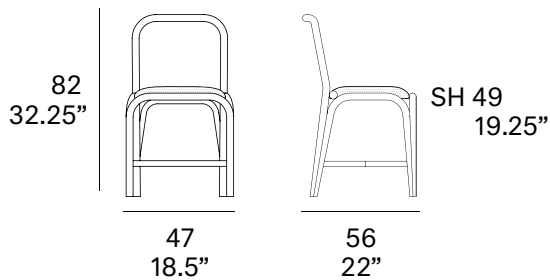

Shipment details

Qty	1 dining chair (1 box)
Volume	0,24 m3 / 8,24 ft3
Gross weight	9 kg / 20 lb
Net weight	5 kg / 11 lb
Item dimensions (width x depth x height)	47 x 56 x 82 cm 18.5" x 22" x 32.25"
COM (1, 40 - 1,50 m / 54"-59")	0,6 m / 0.66 yd