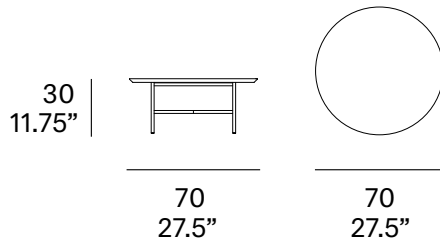

# Grada indoor Round coffee table / centro redondo

Lievore Altherr Molina, 2017/2021

T907

Tabletop made of solid wood from European oaks with 0.83" of section. Structure made of stainless steel tube, finished with polyester powder. The collection is also available in a lacquered version (MDF) and in European oak plywood. Delivered unassembled.

Tabletop options:

- solid wood top 21 mm/0.83" thick.
- veneered top 21 mm/0.83" thick.
- lacquered top 21 mm/0.83" thick.

## Shipment details

Qty	1 coffee table (2 boxes)
Volume	0,14 m <sup>3</sup> / 4.9 ft <sup>3</sup>
Gross weight	12 kg / 26.5 lb
Net weight	8 kg / 17.6 lb
Box 1 - dimensions (approx.)	53 x 53 x 34 cm 20.75" x 20.75" x 13.5"
Box 2 - dimensions (approx.)	73 x 73 x 7 cm 28.75" x 28.75" x 2.75"
Item dimensions (width x depth x height)	70 x 70 x 30 cm 27.5" x 27.5" x 11.75"