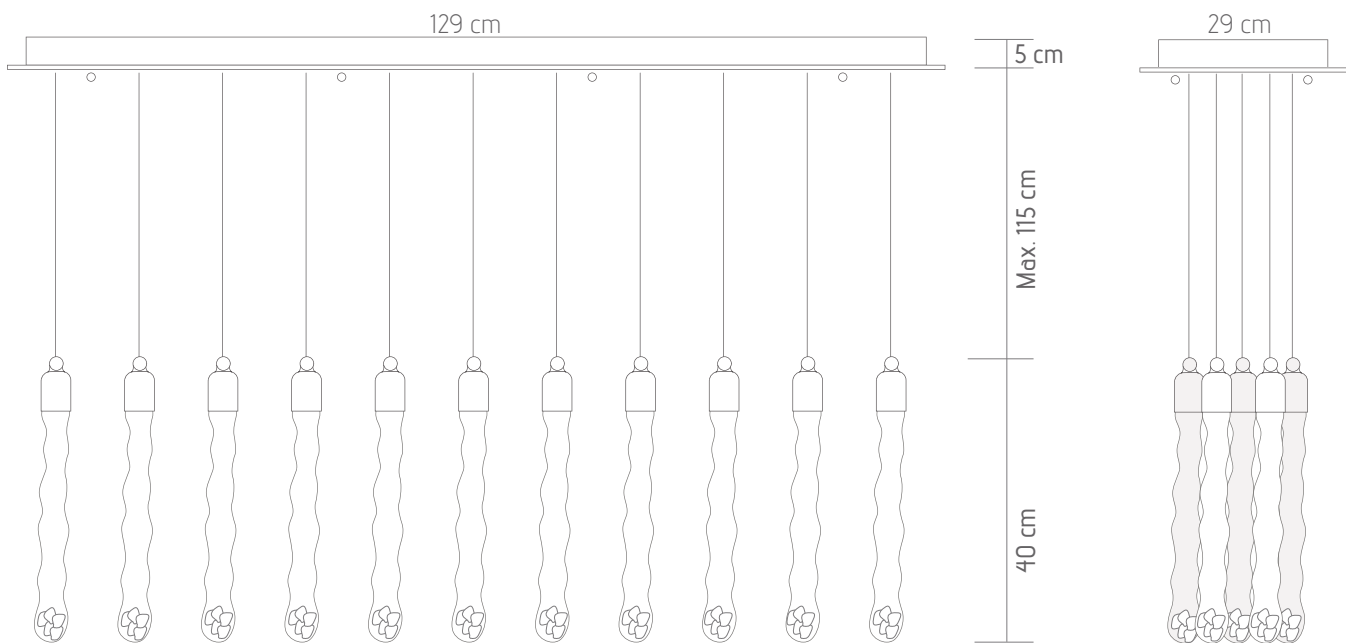

ONDAS

It's a composition of various materials.
Iron and Methacrylate (PMMA) at the top, brass cup, transparent glass blown hand-crafted tubes, so there are differences between them and there are some crystal balls inside.

Finish: F16
Lights: 27 *leds de 1 W each
3000K 93,9Lm/W
Drivers: 2 uds to 350mA cc dimmables
Dimmer: TRIAC
Width:: 29cm
Large: 129cm
Height: *160cm . (H.máx .300cm)
Net weight: 23Kg.

* Personalization options available:

- extra cable length
- led 4000K /5000K

**For custom configurations please contact us

Ref: 20.008