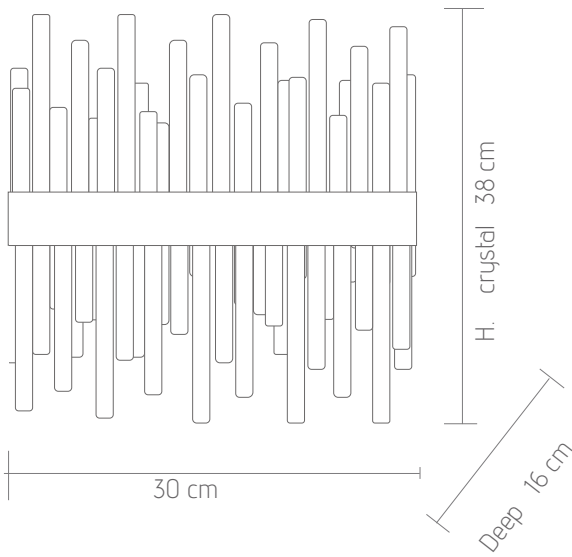

# OCEAN

Ocean, simple but in a smaller version.

Finish: F36  
Diameter: 34cm  
Height: 70 cm  
Deep: 12cm  
Light: 1 E14.  
Nett weight: 6 kg.

Ref: 20.019

# OCEAN

Ocean, simple but in a bigger version

Finish: F38  
Diameter: 44 cm.  
Height: 85cm.  
Deep: 12cm.  
Lights: 1 E14  
Nett weight: 9 kg.

Ref: 20.020

LYRA

Ref: 20.024

Wall lamp

Diameter: 30cm.

Height: 35 cm.

Light: \*led strip 24V. 2700k CRI>80

Driver: 1 driver 24V 15W no dimmer \*

Nett weight: 3 kg.

\*\*For custom configurations please contact us

Ref: 20.022/30

Diameter: 30cm.

Height: 140 cm.\*

Light: \*led strip 24V. 2700k CRI>80

Driver: 1 driver 24V 30W no dimmer \*

Nett weight: 3 kg.

\*Personalization options available:

-dimming: DALI, push