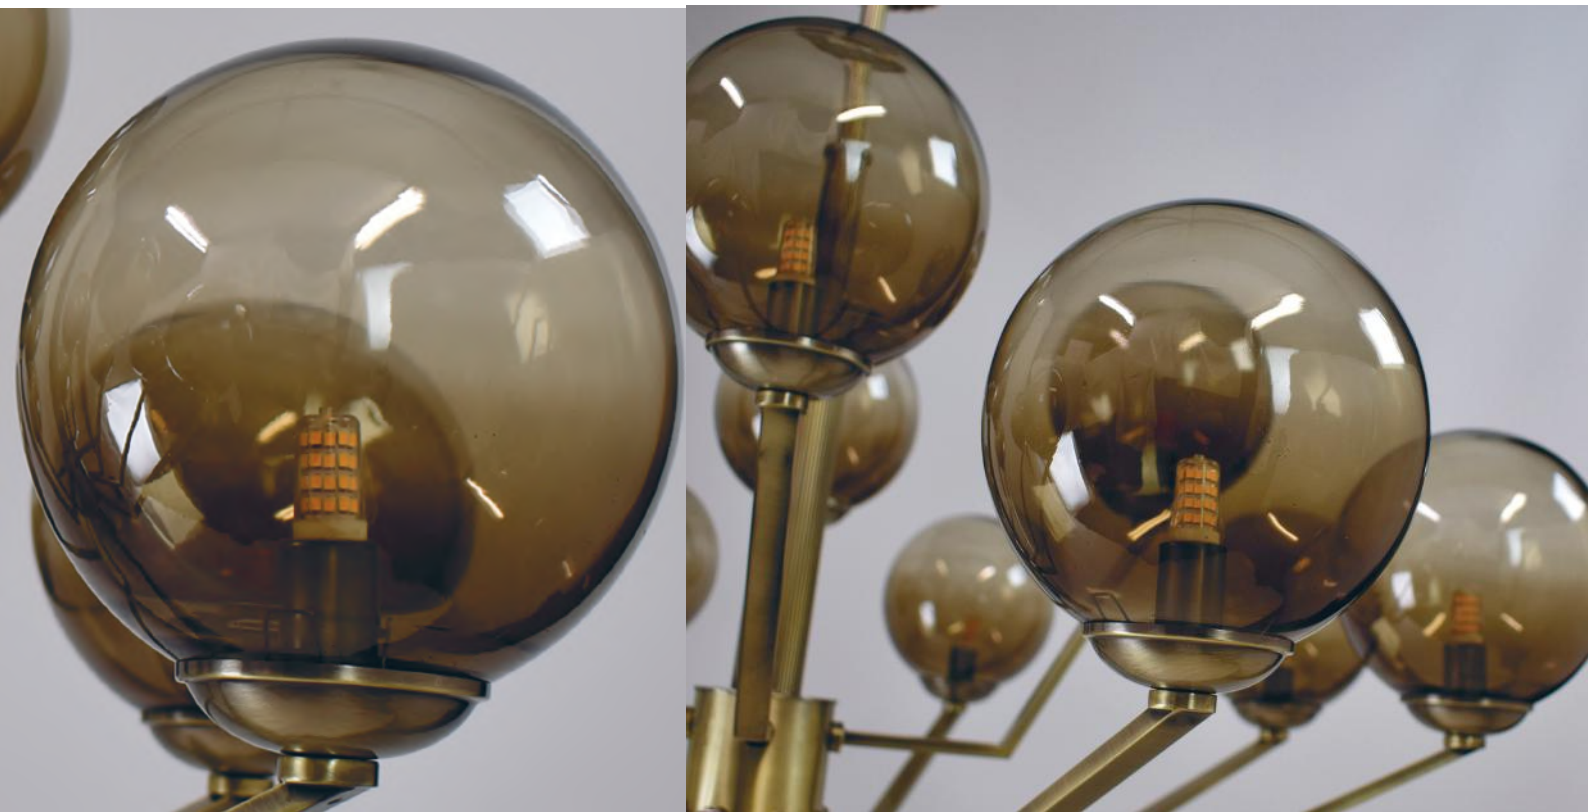

ORION

It is a line with rectangular brass pipes. As it is brass, it offers the possibility to enjoy it in different finishes. According to the finish selected we can also change the glasses. They could be in Opal glass finish, or painted in smoked color. It has two levels of 8 + 4 lights in G9. It has a diameter of 94cm and a height of 70cm, it weighs 7kg.

Material: Brass.
Finish: F7
Lights: 12 G9.
Diameter: 94 cm
Height: 70 cm.
Net weight: 7 kg.