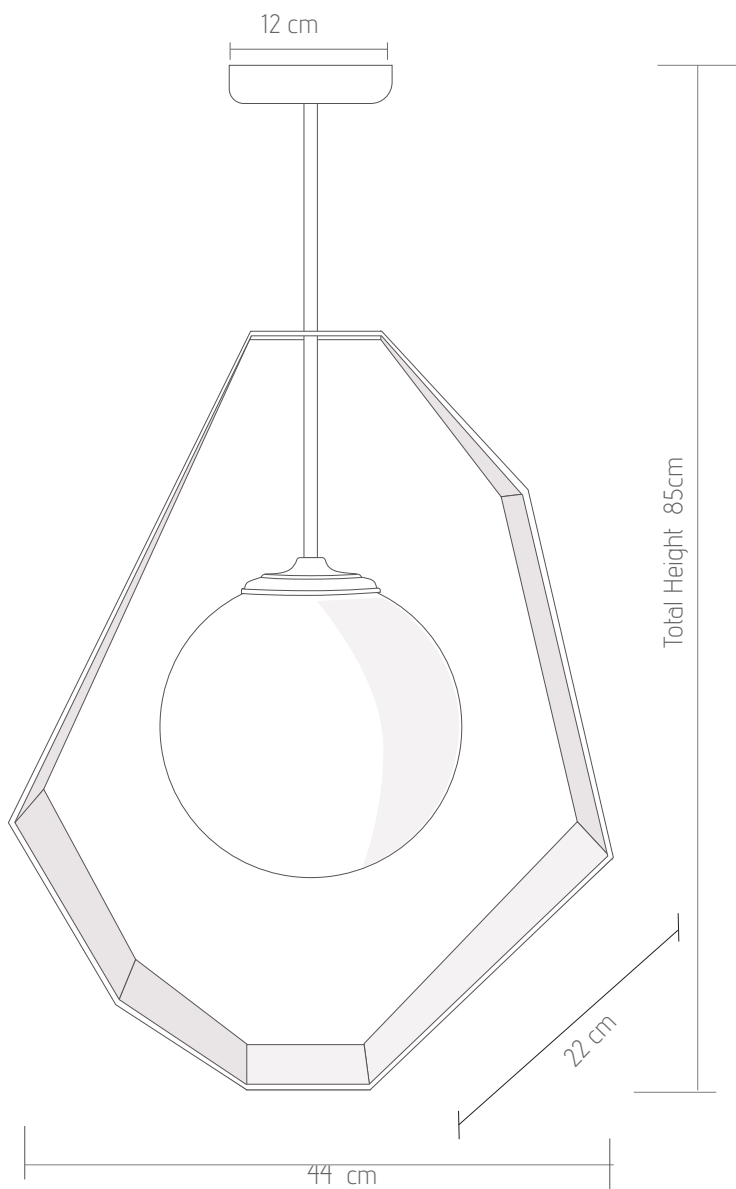

## ORION

10-light version We are surprised by its simplicity and elegance.

Material: Brass  
Finish: F5  
Lights: 10 G9  
Diameter: 94 cm  
Height: 56 cm,  
Nett weight: 5 kg.

Ref: 20.001

Diameter: 12 cm

Standard Height: \*160cm, Max.300cm

Nett weight: 2,25 kg.

The version of a one light changes the style to ceiling cup

Diameter: 6 cm.

Standard Height: \*160 cm.Máx.300cm

Light: \*Led 1 W to 3200k 93,9Lm

## NORMA

It is a funny form, which collides with the ball in the center. It is made of iron and decorated with paint similar to the leathers obtained in the brass.

Finish: F36  
Diameter: 34cm  
Height: 70 cm  
Deep: 20cm (diameter glass)  
Glass: gloss opal or fumé.  
Lihgt: 1 E14.  
Nett weight: 2 kg.

# NORMA

Simple, but in a bigger version.

Finish: F38  
Diameter: 44 cm.  
Height: 85cm.  
Deep: 22cm. (diameter glass)  
Glass: gloss opal or fumé.  
Lihgt: 1 E14  
Nett weight: 4 kg.

Ref: 20.017