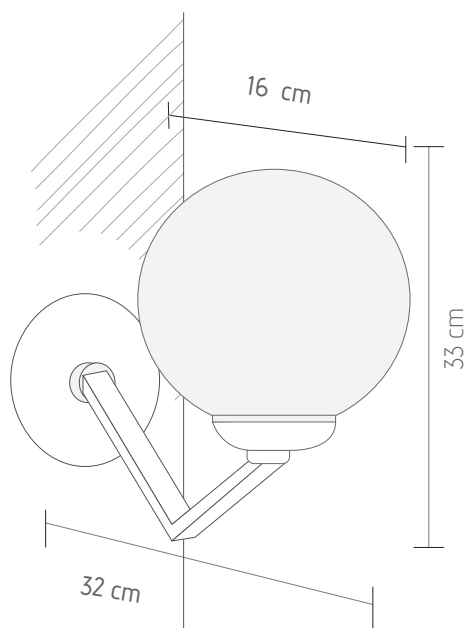

Material: Brass.  
Finish: F7  
Lights: 12 G9.  
Diameter: 94 cm  
Height: 70 cm.  
Net weight: 7 kg.

## ORION

10-light version We are surprised by its simplicity and elegance.

Material: Brass  
Finish: F5  
Lights: 10 G9  
Diameter: 94 cm  
Height: 56 cm,  
Nett weight: 5 kg.

Ref: 20.001

## ORION

We delight with this smaller version, ideal for smaller places.

Material: Brass.  
Light: 5 G9  
Diameter: 50 cm  
Height: 40 cm,  
Nett weight: 3kg.

Ref: 20.004

## ORION

Material: Brass.  
Light: 1 G9  
Diameter: 16 cm  
Height: 33 cm  
Deep: 32 cm,  
Nett weight: 1 kg.