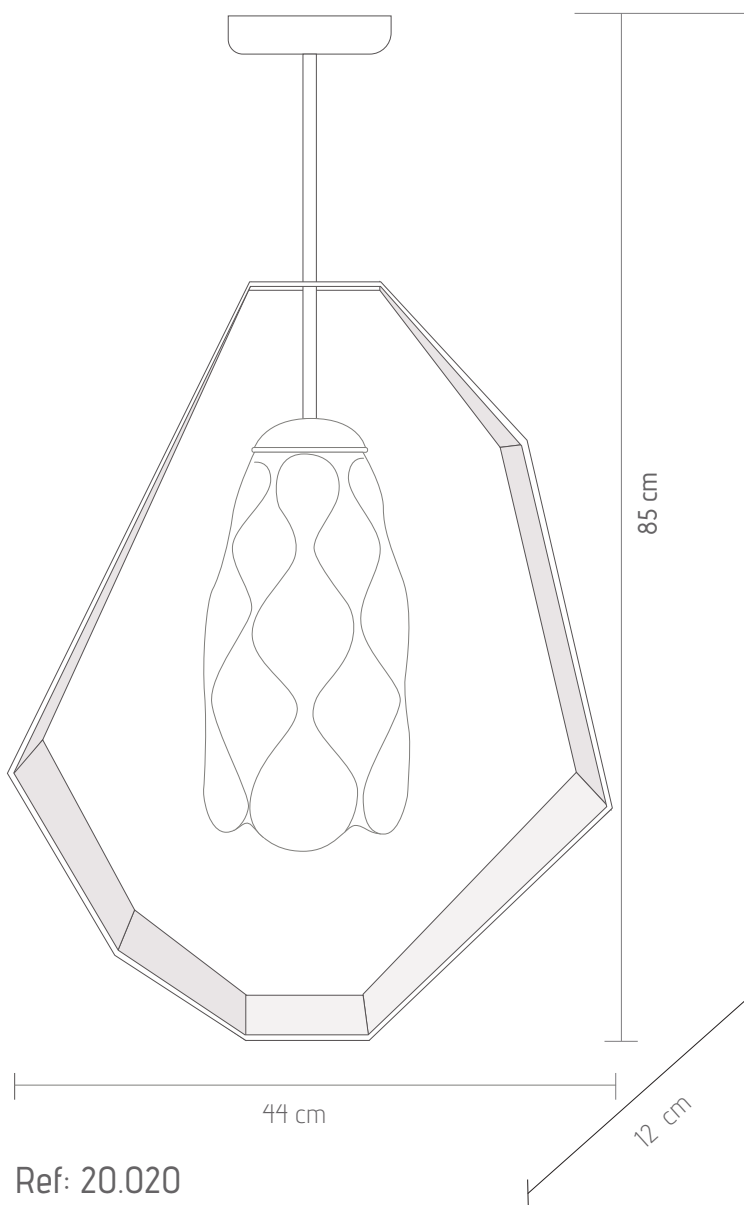

## NORMA

Here, we have the funniest version of Norma, we can move the inside part so we can put it in the position that we like the most.

- Finish: F38
- Diameter: 44cm.
- Height: 85 cm.
- Deep : 11-34cm. (depends on the position )
- Glass: gloss opal or fumé
- Light: 1 E14.
- Nett weight: 6 kg..

## OCEAN

It is distinguished by the Czech Bohemian crystal that radiates beauty.

Finish: F39  
Diameter 44cm.  
Height: 85 cm.

Deep: 11-34cm. (depends on the position)  
Light: 1 E14.  
Nett Weight: 9 kg..

# OCEAN

Ocean, simple but in a smaller version.

Finish: F36  
Diameter: 34cm  
Height: 70 cm  
Deep: 12cm  
Light: 1 E14.  
Nett weight: 6 kg.

Ref: 20.019

# OCEAN

Ocean, simple but in a bigger version

Finish: F38  
Diameter: 44 cm.  
Height: 85cm.  
Deep: 12cm.  
Lights: 1 E14  
Nett weight: 9 kg.

Ref: 20.020

LYRA