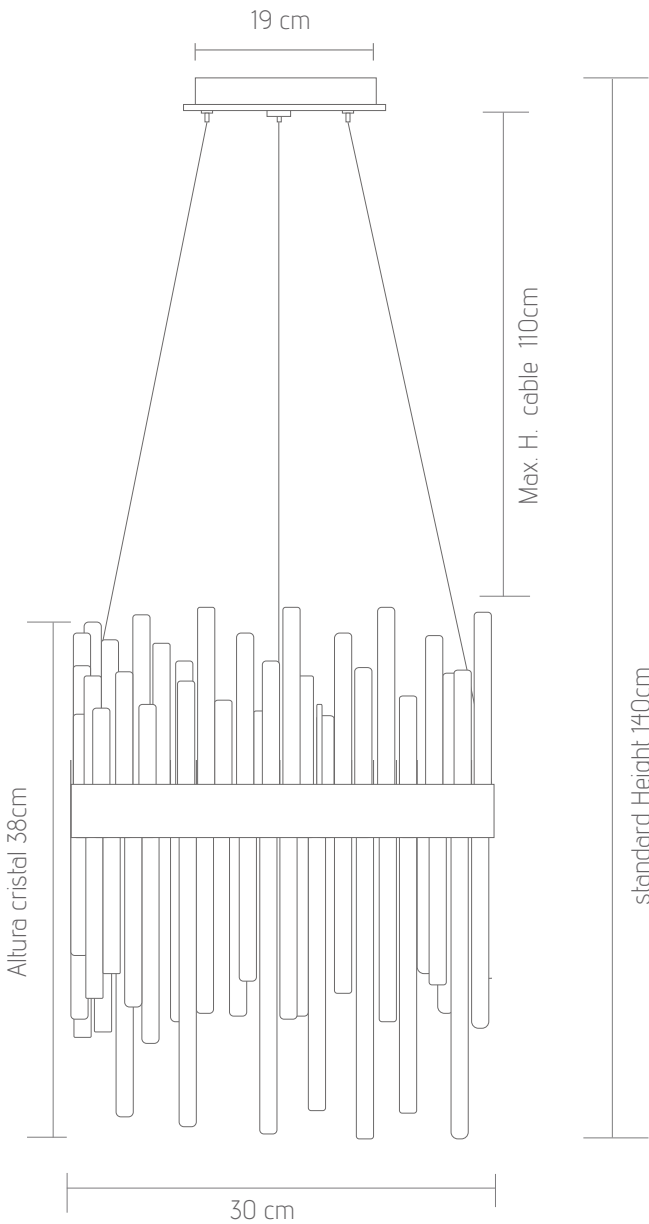

# OCEAN

Ocean, simple but in a smaller version.

Finish: F36  
Diameter: 34cm  
Height: 70 cm  
Deep: 12cm  
Light: 1 E14.  
Nett weight: 6 kg.

Ref: 20.019

# OCEAN

Ocean, simple but in a bigger version

Finish: F38  
Diameter: 44 cm.  
Height: 85cm.  
Deep: 12cm.  
Lights: 1 E14  
Nett weight: 9 kg.

Ref: 20.020

LYRA

Ref: 20.024

Wall lamp

Diameter: 30cm.

Height: 35 cm.

Light: \*led strip 24V. 2700k CRI>80

Driver: 1 driver 24V 15W no dimmer \*

Nett weight: 3 kg.

\*\*For custom configurations please contact us

Ref: 20.022/30

Diameter: 30cm.

Height: 140 cm.\*

Light: \*led strip 24V. 2700k CRI>80

Driver: 1 driver 24V 30W no dimmer \*

Nett weight: 3 kg.

\*Personalization options available:

-dimming: DALI, push