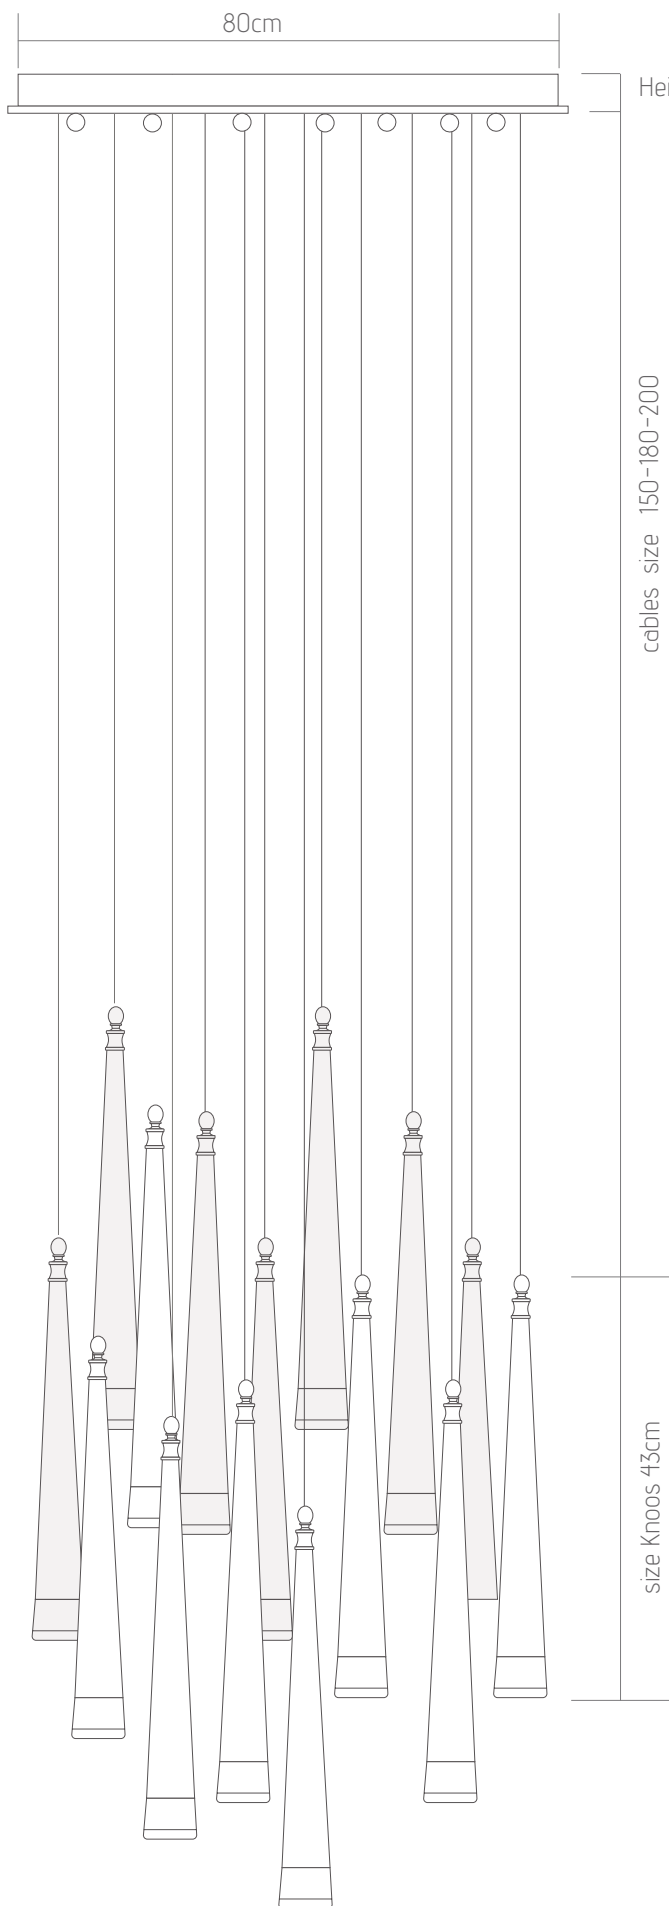

Height 4 cm

KONNOS

It's like Ondas, versatile to use different lights and different heights.

Materials: It combines the black methacrylate (PMMA) from the top with the brass piece and the coned iron tube, and finishing with methacrylate (PMMA) painted in smoked color.

Finish: F16

Lights: 20 *led 3W to 3000k 225 Lm/W

Driver: 2 uds de 700 mA. cc Dimmable

Dimming: TRIAC, o PUSH y Dali 0-10V

Diameter: 80 cm

Height: 247 cm . *H.máx.300 cm

Nett weight: 20 kg.

cables size 150-180-200

size Knoos 43cm

* Personalization options available:

- extra cable length
- led 4000K /5000K

**For custom configurations please contact us