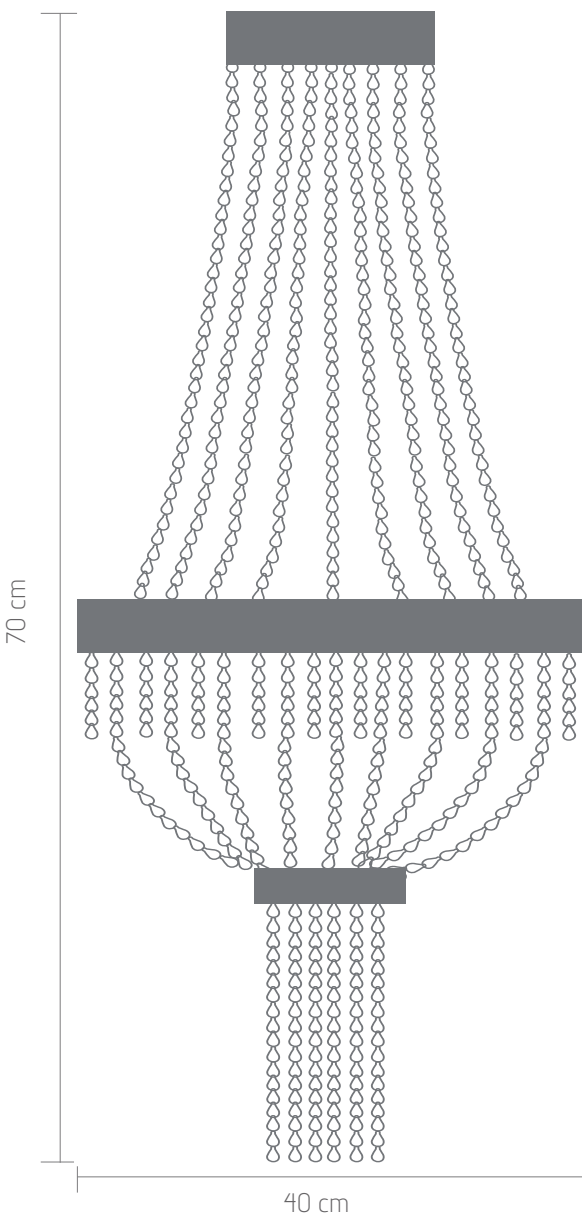

# LYRA

Lyra, in two tiers

The height is adjustable to the needs of the client. It can be presented with the inner ring above the outer ring or even inside the inner ring underneath.

Finish: F17

Diameter: 60cm.

## KARINA

Karina surprises us with the excellent combination between the metal frame and the aluminum chain.

Finish: F16  
Chain: Gold  
Diameter: 50cm.  
Height: 100 cm.  
Light: 6 G9  
Nett weight: 5 kg.

# KARINA

Ref: 20.026/50

Diameter: 50cm.

Height: 50 cm.

Lights: 3 G9

Nett weight: 3 kg.

Ref: 20.025/40

Finish: F16

Chain: Pink

Diameter: 40cm.

Height: 70 cm.

Lights: 3 G9

Nett weight: 3 kg.

\*\*For custom configurations please contact us