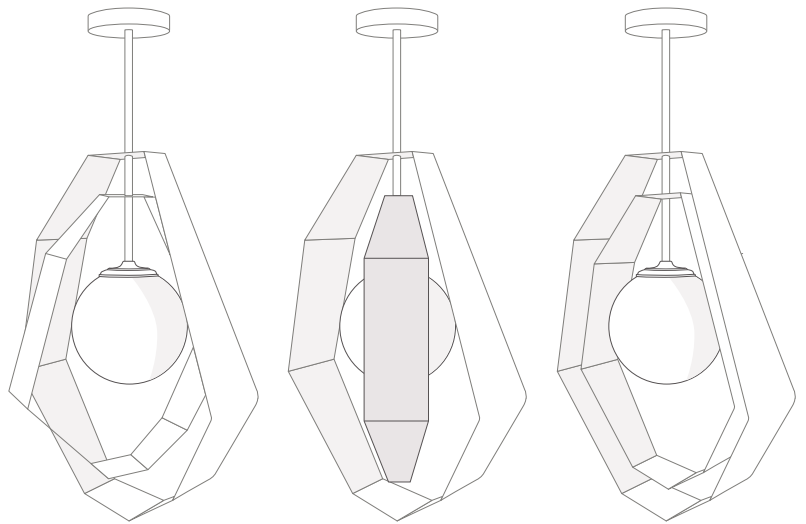

Ref: 20.018

NORMA

Here, we have the funniest version of Norma, we can move the inside part so we can put it in the position that we like the most.

- Finish: F38
- Diameter: 44cm.
- Height: 85 cm.
- Deep : 11-34cm. (depends on the position)
- Glass: gloss opal or fumé
- Light: 1 E14.
- Nett weight: 6 kg..