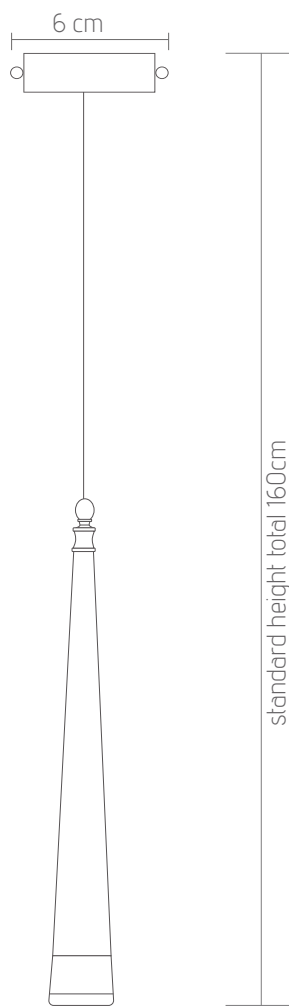

KONNOS

Like Ondas, we can offer it in different heights and lights, here we present the three-light version and the one-light version.

Finish: F7.

Lights: 3 leds to 3w 3000k 225Lm/W.

Driver: 1 driver 700mA a cc *

Diameter: 12 cm

Standard Height: *160cm, Max.300cm

Nett weight: 2,25 kg.

The version of a one light changes the style to ceiling cup

Diameter: 6 cm.

Standard Height: *160 cm.Máx.300cm

Light: *Led 1 W to 3200k 93,9Lm

Driver: 1 de 700mA cc.*

Nett weight: 1 Kg.

Personalization options available:

- dimmer driver
- extra cable length
- led 4000K /5000K

**For custom configurations please contact us