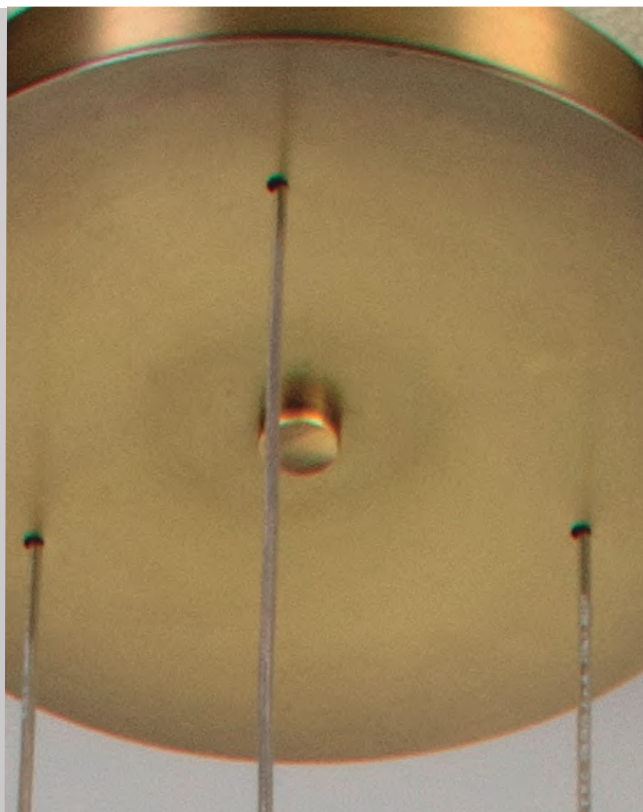

Ref: 20.013/1