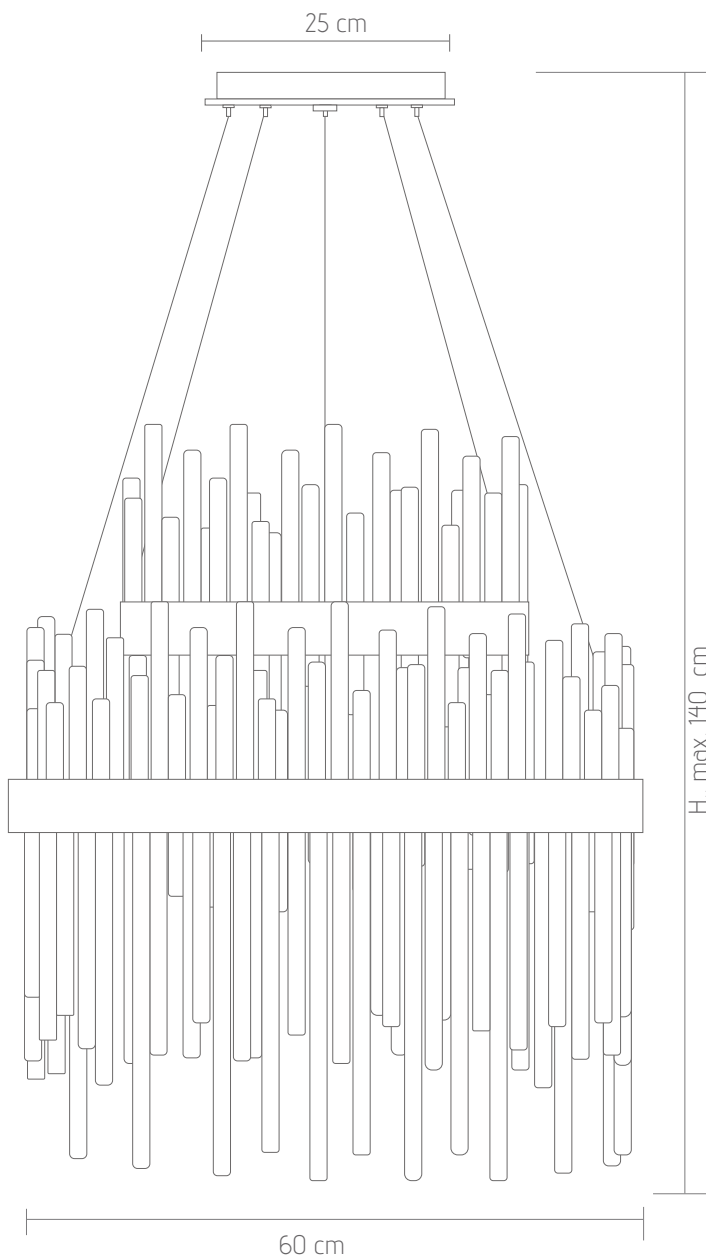

Ref: 20.023

LYRA

Lyra, in two tiers

The height is adjustable to the needs of the client. It can be presented with the inner ring above the outer ring or even inside the inner ring underneath.

Finish: F17

Diameter: 60cm.

Height: 140 cm. *

Light: *led strip 24V. 2700k CRI>80

Driver: 1 driver 24V 100W no dimmer *

Nett weight: 16 kg.

*Personalization options available:

- -dimming: DALI, push
- extra cable length
- led 4000K /5000K

**For custom configurations please contact us