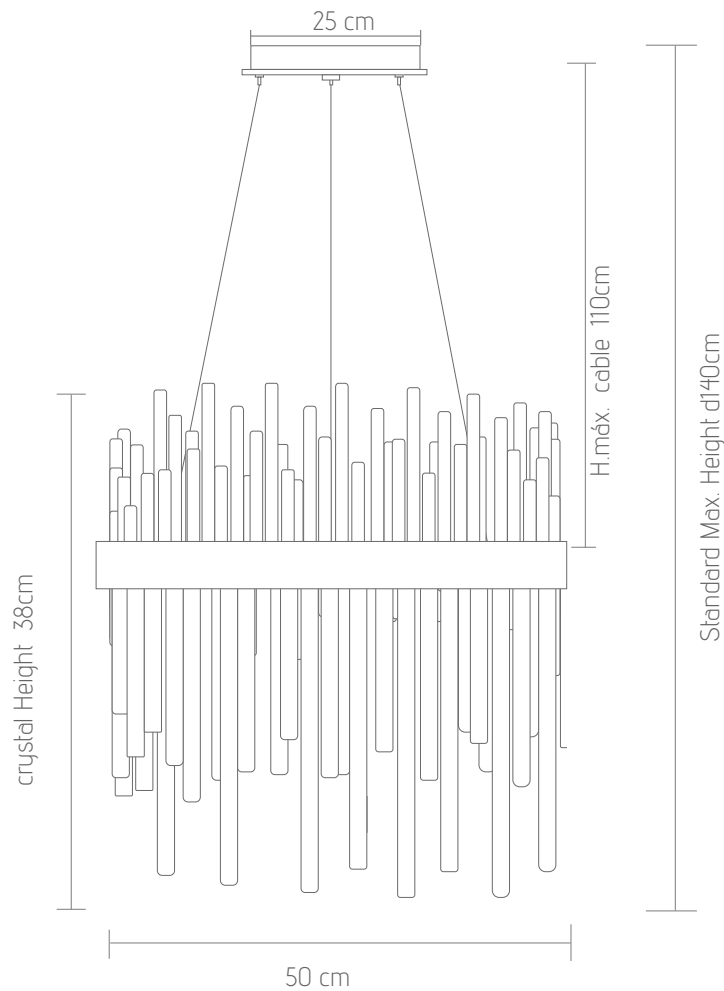

## OCEAN

It is distinguished by the Czech Bohemian crystal that radiates beauty.

Finish: F39  
Diameter 44cm.  
Height: 85 cm.

Deep: 11-34cm. (depends on the position)  
Light: 1 E14.  
Nett Weight: 9 kg..

# OCEAN

Ocean, simple but in a smaller version.

Finish: F36  
Diameter: 34cm  
Height: 70 cm  
Deep: 12cm  
Light: 1 E14.  
Nett weight: 6 kg.

Ref: 20.019

# OCEAN

Ocean, simple but in a bigger version

Finish: F38  
Diameter: 44 cm.  
Height: 85cm.  
Deep: 12cm.  
Lights: 1 E14  
Nett weight: 9 kg.

Ref: 20.020

LYRA

Ref: 20.024

Wall lamp

Diameter: 30cm.

Height: 35 cm.

Light: \*led strip 24V. 2700k CRI>80

Driver: 1 driver 24V 15W no dimmer \*

Nett weight: 3 kg.

\*\*For custom configurations please contact us