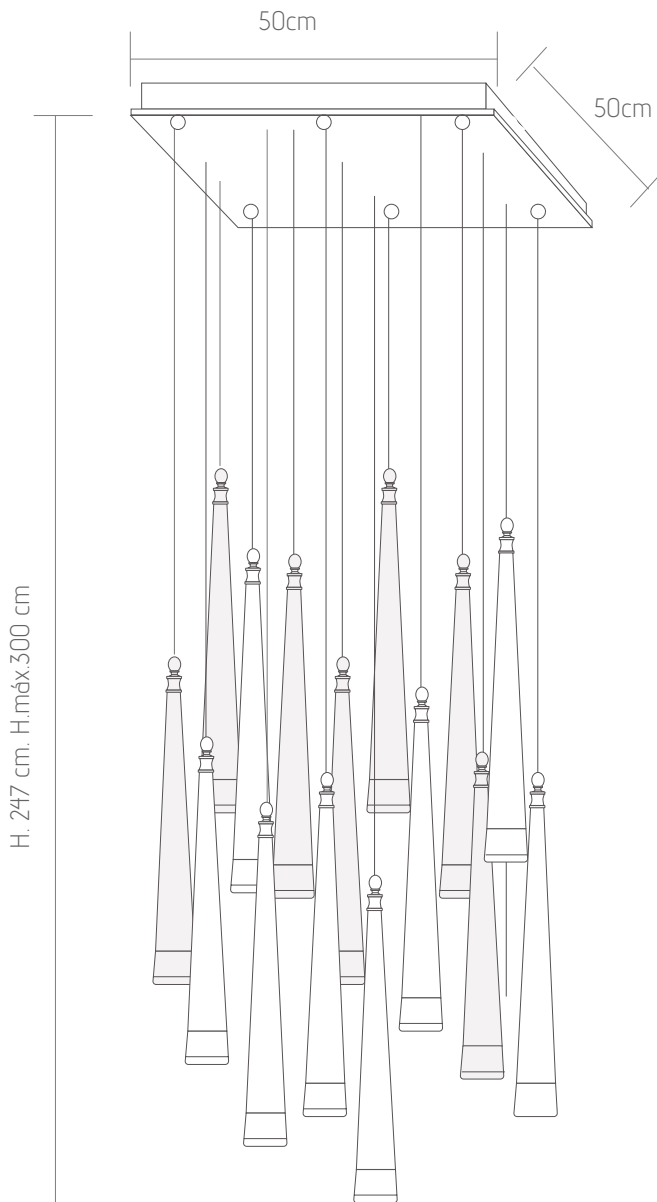

Diameter: 80 cm  
 Height: 160cm \*H.máx 300cm  
 Lights: 20 \*leds de 1 W each 3000K 93,9LmW  
 \*Personalization options available:  
 - extra cable length  
 - led 4000K /5000K  
 \*\*For custom configurations please contact us

size Knoos 43cm

\* Personalization options available:

- extra cable length
- led 4000K /5000K

\*\*For custom configurations please contact us

Ref: 20.014/13

this is another option

Material: Methacrylate, brass and iron.  
Lights: 13 led 3W to 3000k 225 Lm/W  
Driver: 2 uds 700 mA. cc Dimmable  
Dimming: TRIAC, o PUSH y Dali 0-10V  
Wicht: 50 cm  
Large: 50 cm  
Height: 247cm \*H,máx.300cm  
Nett weight: 20 kg

\*Personalization options available:

- extra cable length
- led 4000K /5000K

\*\*For custom configurations please contact us

Ref: 20.015

Elegant and simple wall lamp

Diameter: 12 cm  
Deep: 10 cm  
Height: \*50cm  
Light: 1 \*Led 3W to 3000k 225 Lm/W  
Driver: 1 ud. 700mA cc

Diameter: 12 cm

Standard Height: \*160cm, Max.300cm

Nett weight: 2,25 kg.

The version of a one light changes the style to ceiling cup

Diameter: 6 cm.

Standard Height: \*160 cm.Máx.300cm

Light: \*Led 1 W to 3200k 93,9Lm