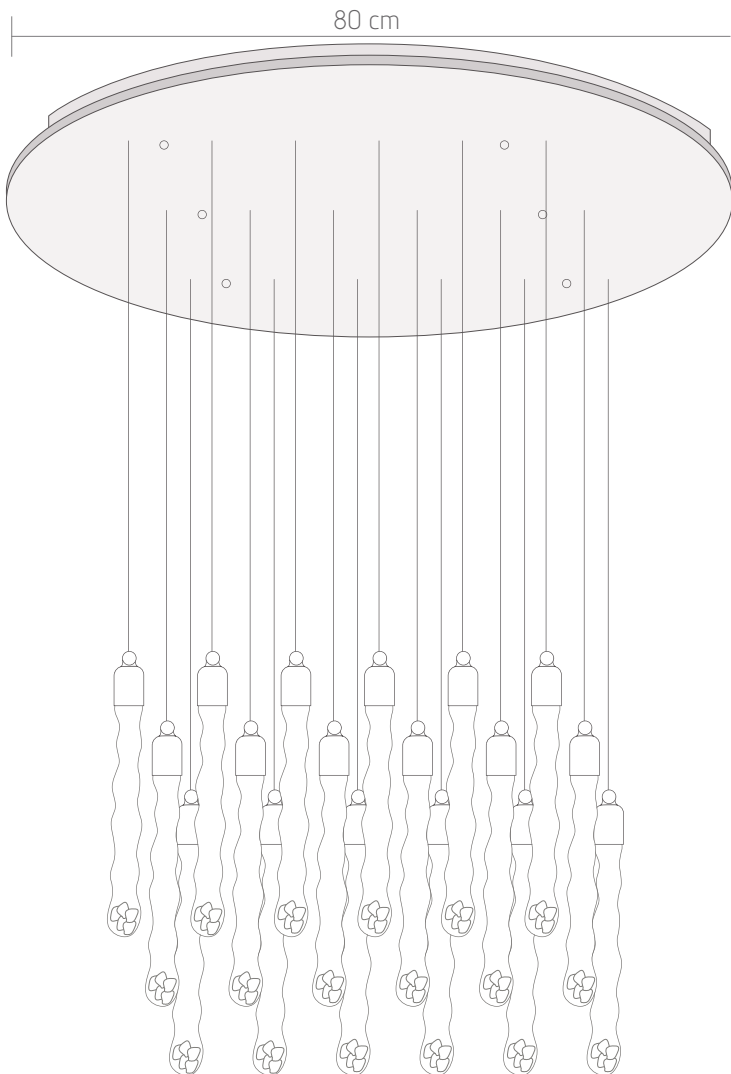

## ORION

10-light version We are surprised by its simplicity and elegance.

Material: Brass  
Finish: F5  
Lights: 10 G9  
Diameter: 94 cm  
Height: 56 cm,  
Nett weight: 5 kg.

Ref: 20.001

## ORION

We delight with this smaller version, ideal for smaller places.

Material: Brass.  
Light: 5 G9  
Diameter: 50 cm  
Height: 40 cm,  
Nett weight: 3kg.

Ref: 20.004

\* Personalization options available:

- extra cable length
- led 4000K /5000K

\*\*For custom configurations please contact us

Ref: 20.008

Ref: 20.010/13

Wight: 50 cm  
 Large: 50 cm  
 Height: 160cm  
 \*H,máx. 300cm  
 Lights: 13  
 \*leds de 1 W each to  
 3000K 93,9Lm/W  
 \*Personalization options available:  
 - extra cable length  
 - led 4000K /5000K  
 \*\*For custom configurations  
 please contact us

Diameter: 80 cm  
 Height: 160cm \*H.máx 300cm  
 Lights: 20 \*leds de 1 W each 3000K 93,9LmW  
 \*Personalization options available:  
 - extra cable length  
 - led 4000K /5000K  
 \*\*For custom configurations please contact us