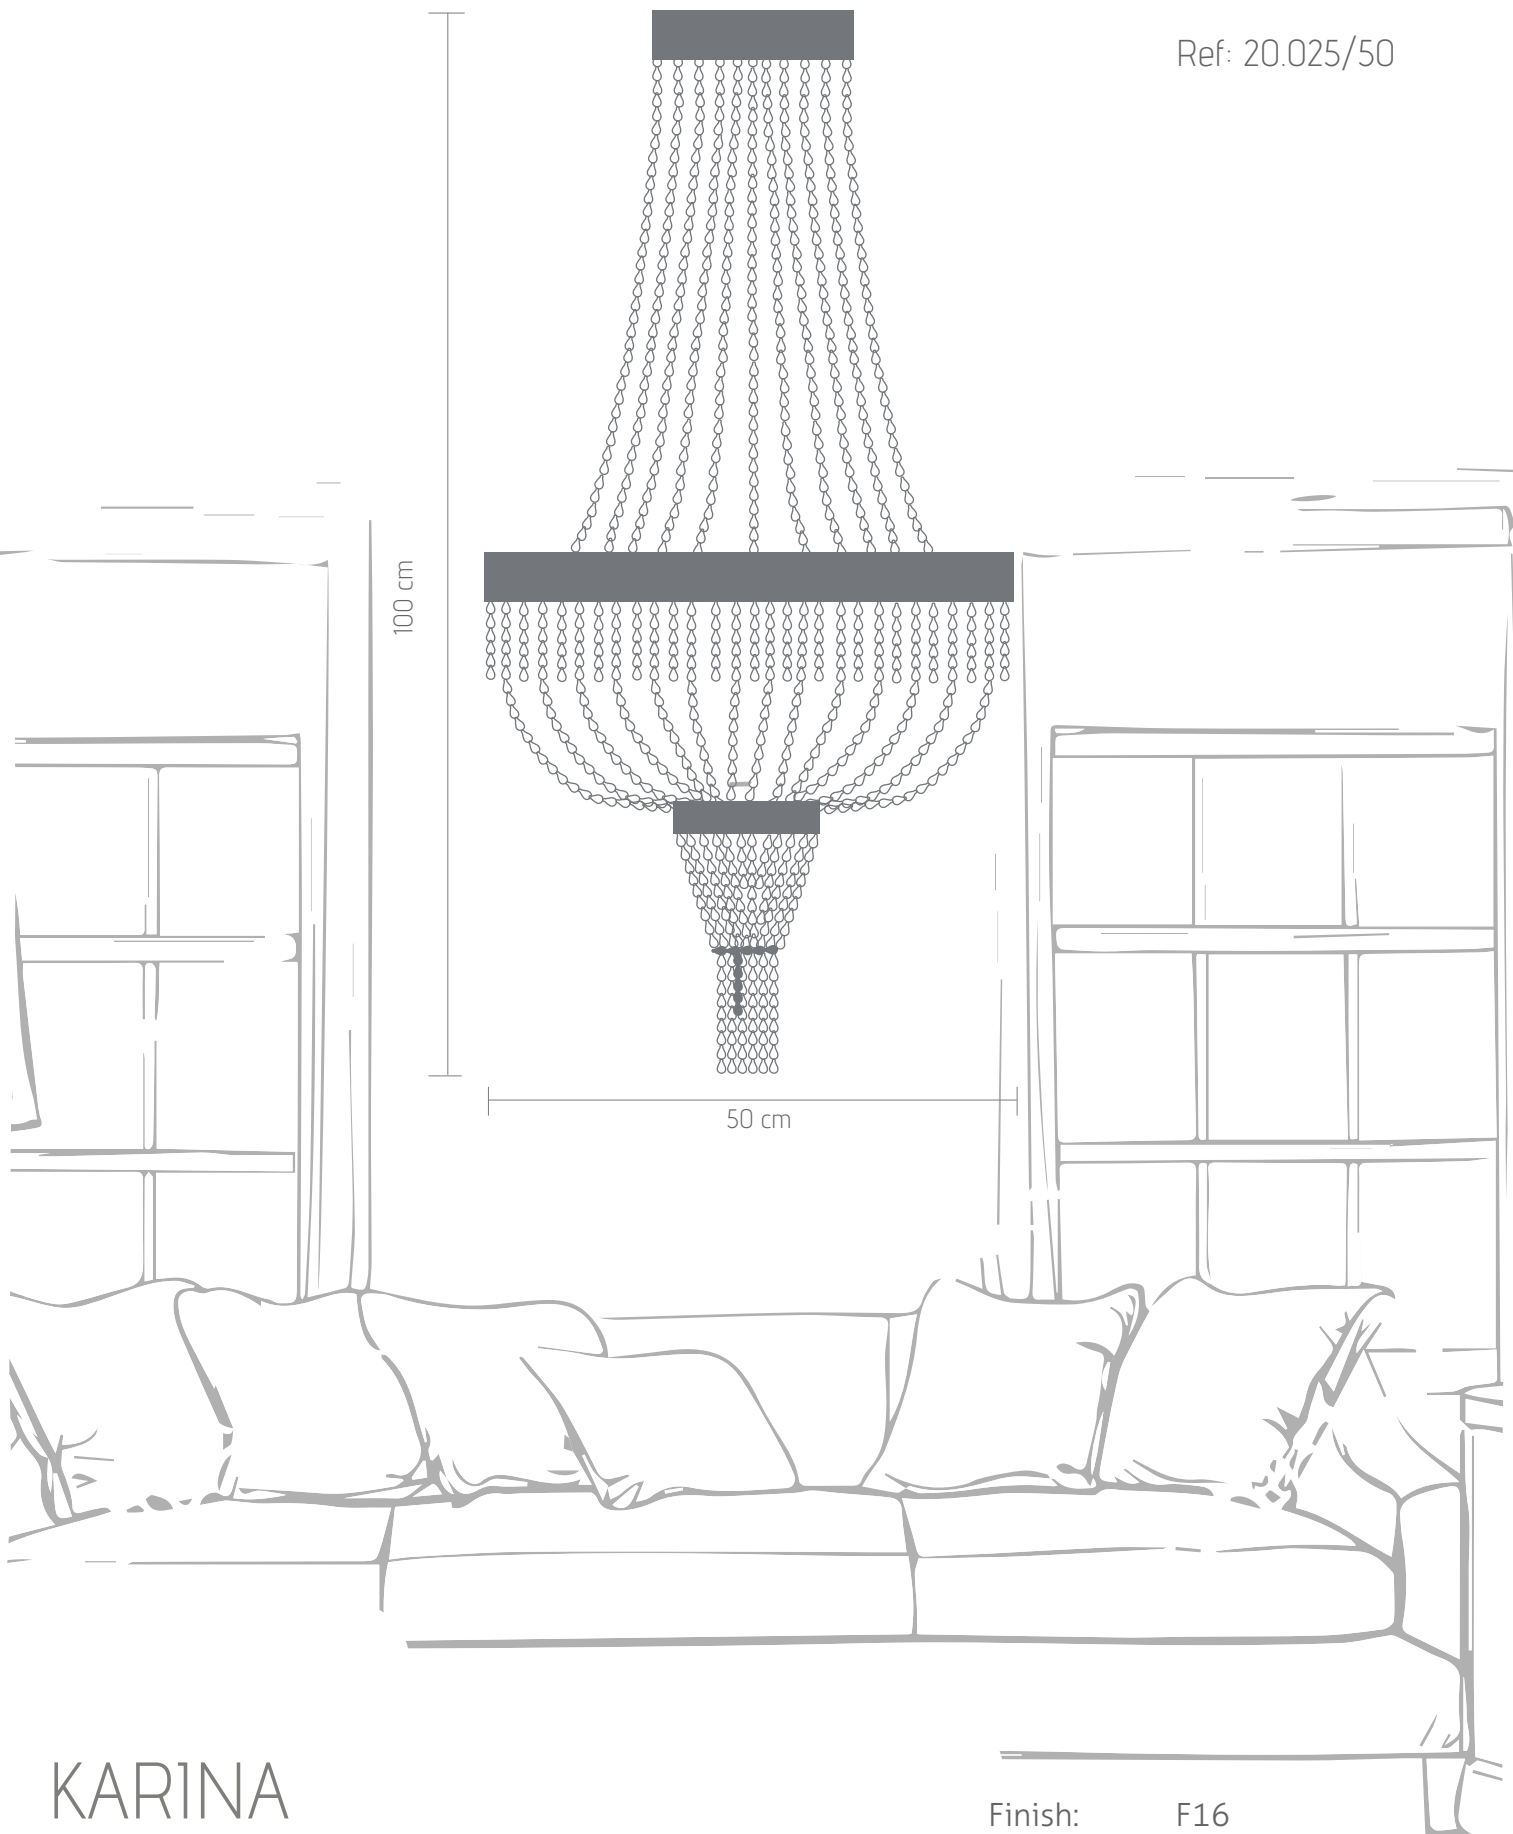

# LYRA

Lyra, in two tiers

The height is adjustable to the needs of the client. It can be presented with the inner ring above the outer ring or even inside the inner ring underneath.

Finish: F17

Diameter: 60cm.

# KARINA

Ref: 20.025/50

## KARINA

Karina surprises us with the excellent combination between the metal frame and the aluminum chain.

Finish: F16  
Chain: Gold  
Diameter: 50cm.  
Height: 100 cm.  
Light: 6 G9  
Nett weight: 5 kg.

# KARINA

Ref: 20.026/50

Diameter: 50cm.

Height: 50 cm.

Lights: 3 G9

Nett weight: 3 kg.

Ref: 20.025/40

Finish: F16