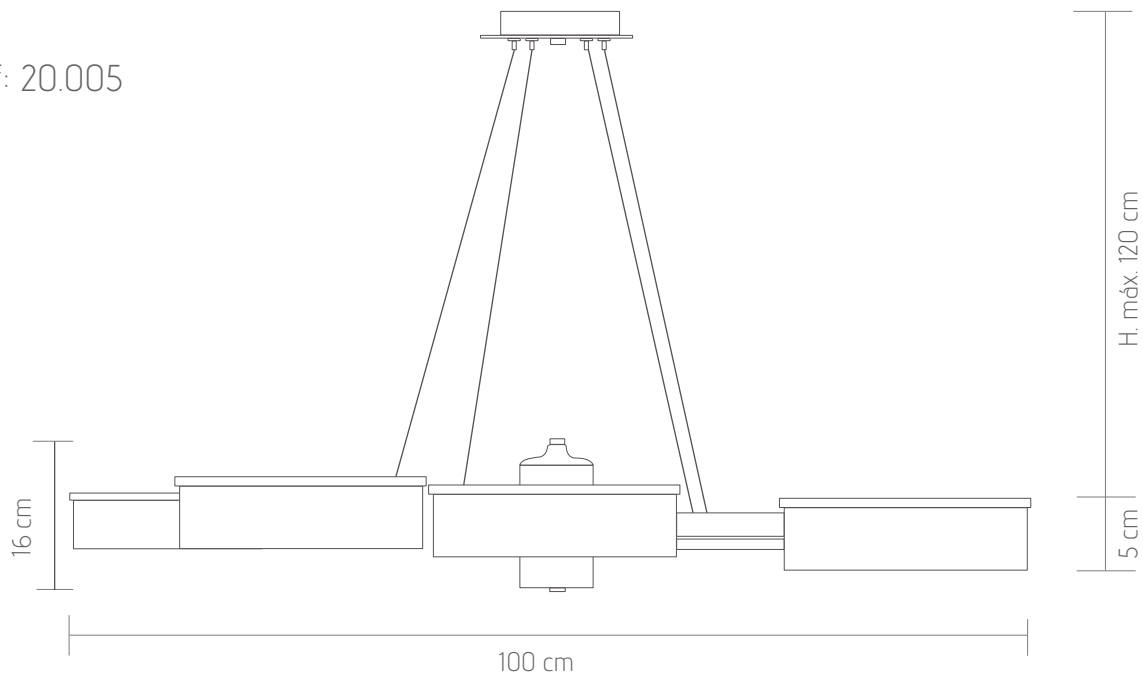

Ref: 20.005