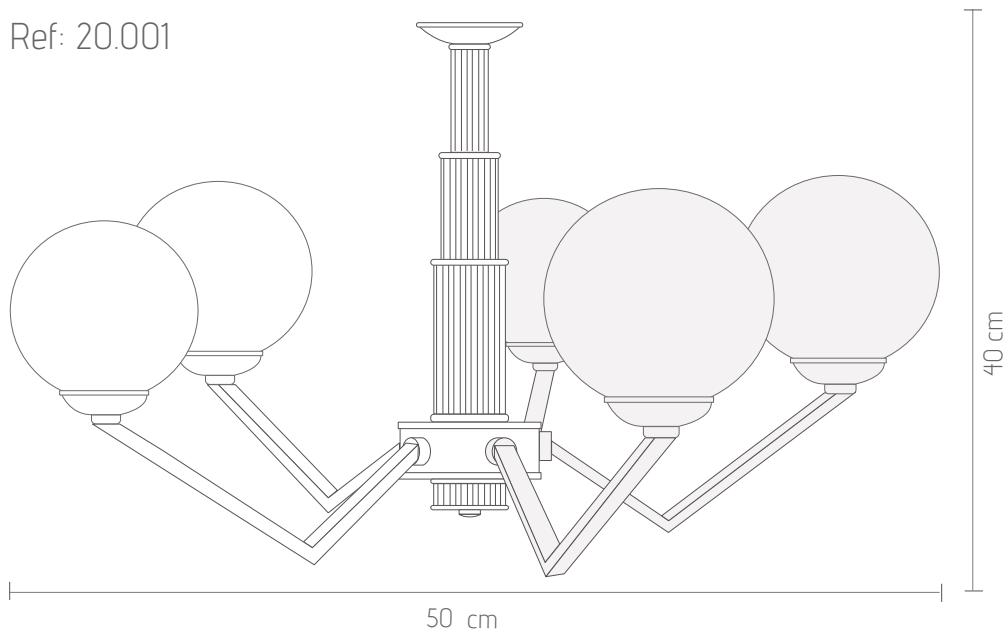

Material: Brass.  
Finish: F7  
Lights: 12 G9.  
Diameter: 94 cm  
Height: 70 cm.  
Net weight: 7 kg.

## ORION

10-light version We are surprised by its simplicity and elegance.

Material: Brass  
Finish: F5  
Lights: 10 G9  
Diameter: 94 cm  
Height: 56 cm,  
Nett weight: 5 kg.

Ref: 20.001

## ORION

We delight with this smaller version, ideal for smaller places.

Material: Brass.  
Light: 5 G9  
Diameter: 50 cm  
Height: 40 cm,  
Nett weight: 3kg.

Ref: 20.004

## ORION

Material: Brass.  
Light: 1 G9  
Diameter: 16 cm  
Height: 33 cm  
Deep: 32 cm,  
Nett weight: 1 kg.