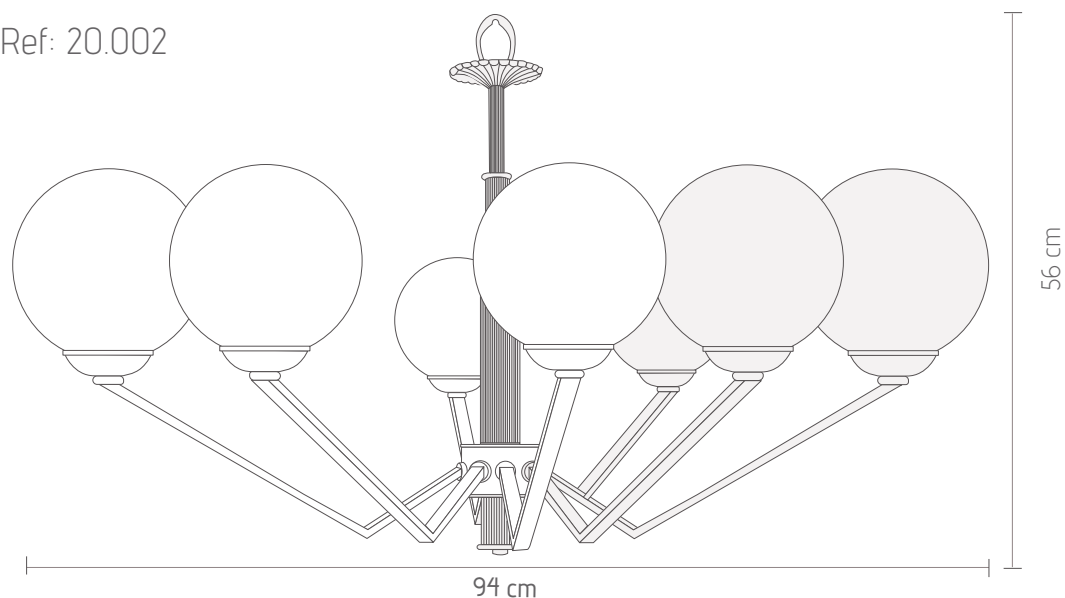

## ORION

It is a line with rectangular brass pipes. As it is brass, it offers the possibility to enjoy it in different finishes. According to the finish selected we can also change the glasses. They could be in Opal glass finish, or painted in smoked color. It has two levels of 8 + 4 lights in G9. It has a diameter of 94cm and a height of 70cm, it weighs 7kg.

Material: Brass.  
Finish: F7  
Lights: 12 G9.  
Diameter: 94 cm  
Height: 70 cm.  
Net weight: 7 kg.

## ORION

10-light version We are surprised by its simplicity and elegance.

Material: Brass  
Finish: F5  
Lights: 10 G9  
Diameter: 94 cm  
Height: 56 cm,  
Nett weight: 5 kg.

Ref: 20.001

## ORION

We delight with this smaller version, ideal for smaller places.

Material: Brass.  
Light: 5 G9  
Diameter: 50 cm  
Height: 40 cm,  
Nett weight: 3kg.

Ref: 20.004