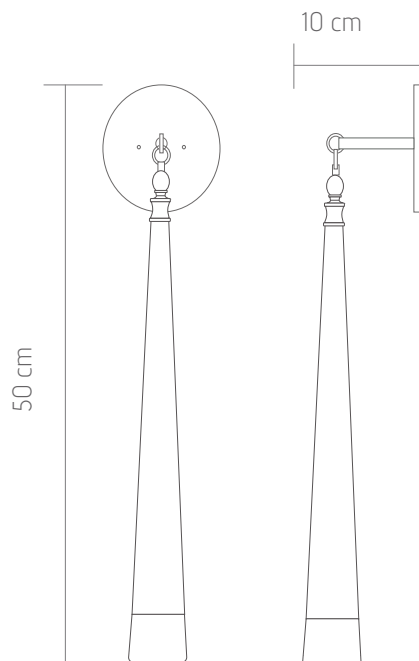

Elegant and simple wall lamp

Diameter: 12 cm
Deep: 10 cm
Height: *50cm
Light: 1 *Led 3W to 3000k 225 Lm/W
Driver: 1 ud. 700mA cc

*Personalization options available:

- extra cable length
- led 4000K /5000K

**For custom configurations please contact us