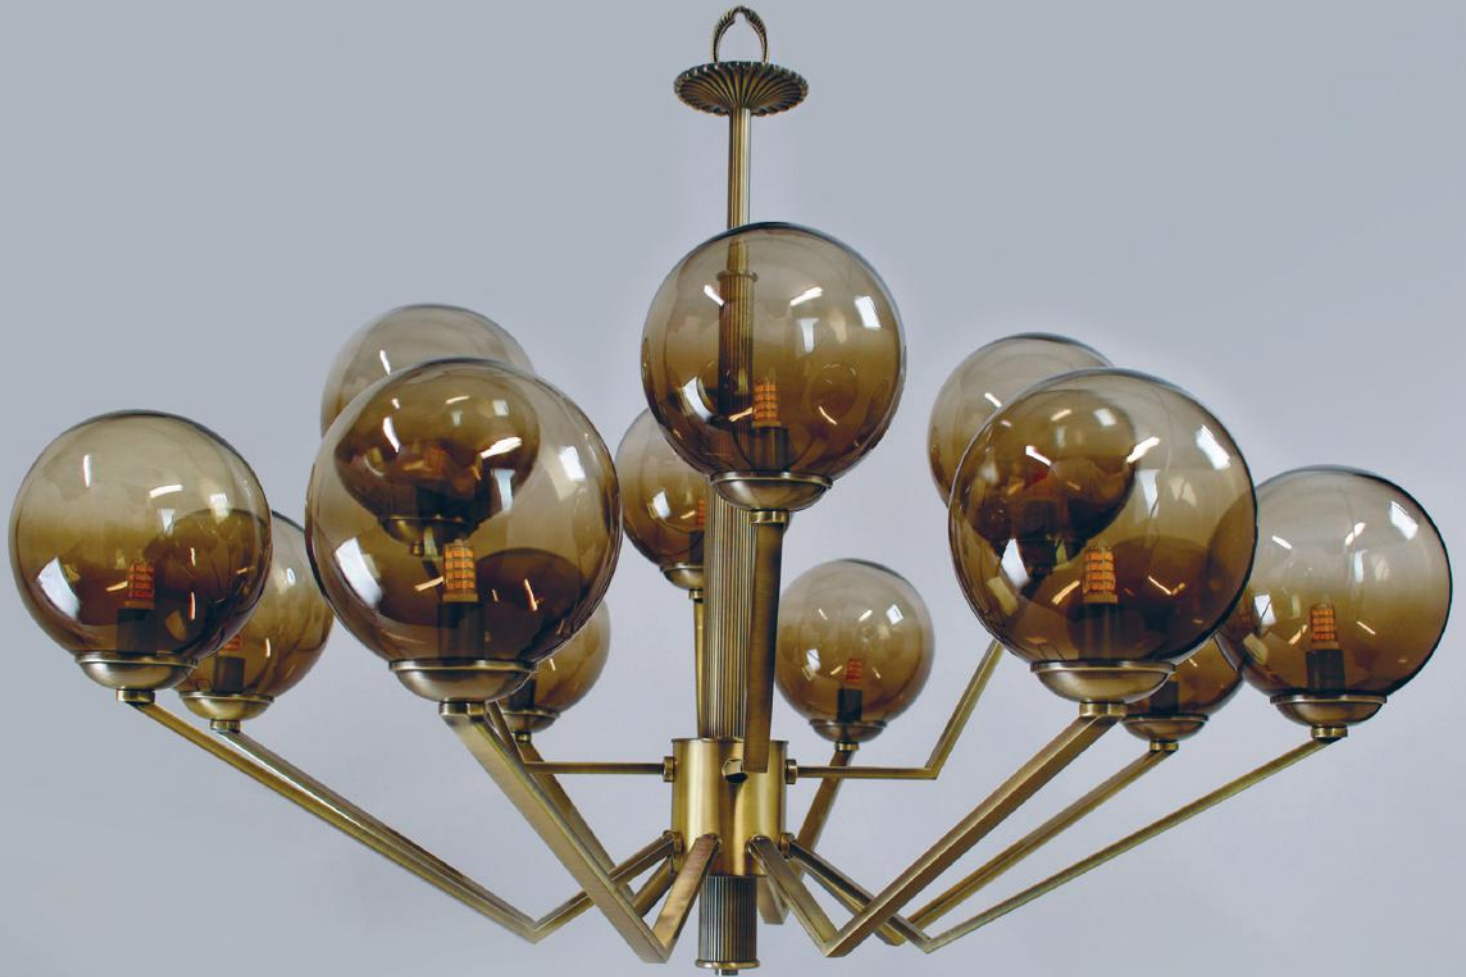

A close-up photograph of a modern chandelier. The image shows several clear glass tubes of varying lengths, some with silver-colored caps at the top. These tubes are arranged in a circular pattern around a central gold-colored ring. The lighting is soft, highlighting the reflective surfaces of the glass and metal.

# ORION

Ref.: 20.003

70 cm

94 cm

## ORION

10-light version We are surprised by its simplicity and elegance.

Material: Brass  
Finish: F5  
Lights: 10 G9  
Diameter: 94 cm  
Height: 56 cm,  
Nett weight: 5 kg.

Ref: 20.001