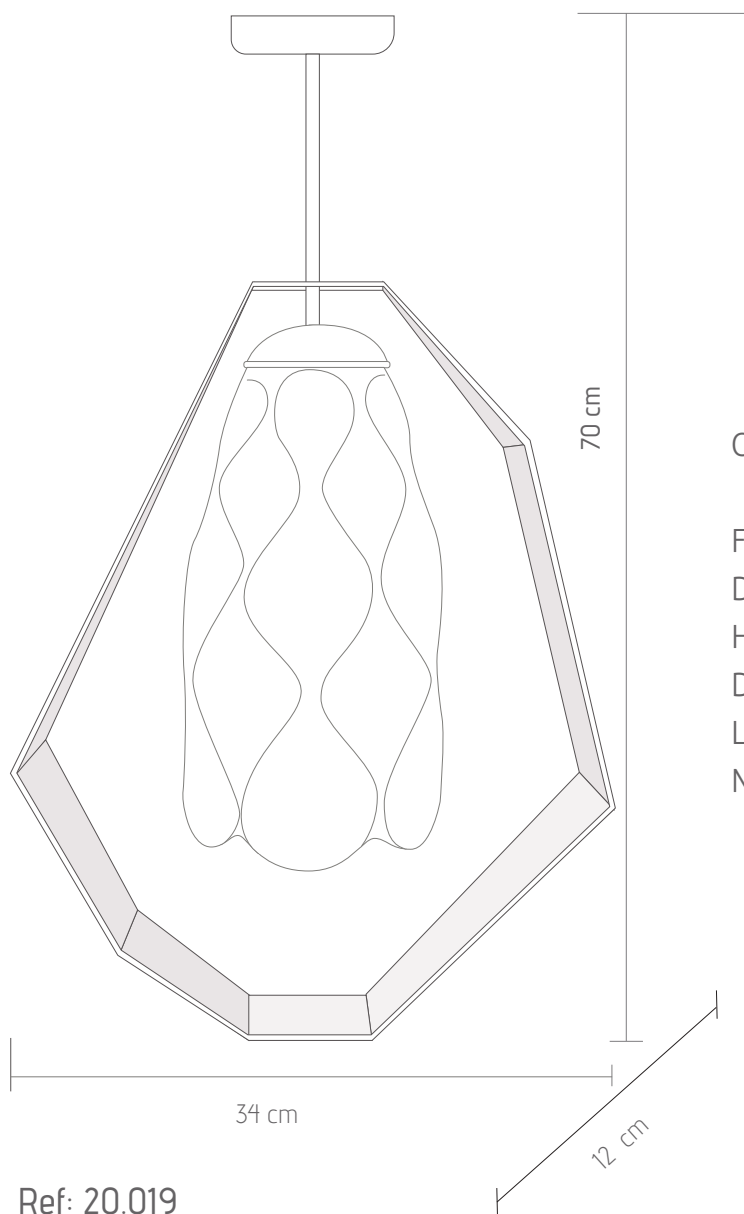

## NORMA

Here, we have the funniest version of Norma, we can move the inside part so we can put it in the position that we like the most.

- Finish: F38
- Diameter: 44cm.
- Height: 85 cm.
- Deep : 11-34cm. (depends on the position )
- Glass: gloss opal or fumé
- Light: 1 E14.
- Nett weight: 6 kg..

## OCEAN

It is distinguished by the Czech Bohemian crystal that radiates beauty.

Finish: F39  
Diameter 44cm.  
Height: 85 cm.

Deep: 11-34cm. (depends on the position)  
Light: 1 E14.  
Nett Weight: 9 kg..

# OCEAN

Ocean, simple but in a smaller version.

Finish: F36  
Diameter: 34cm  
Height: 70 cm  
Deep: 12cm  
Light: 1 E14.  
Nett weight: 6 kg.

Ref: 20.019

# OCEAN

Ocean, simple but in a bigger version

Finish: F38  
Diameter: 44 cm.  
Height: 85cm.  
Deep: 12cm.  
Lights: 1 E14  
Nett weight: 9 kg.

Ref: 20.020

LYRA