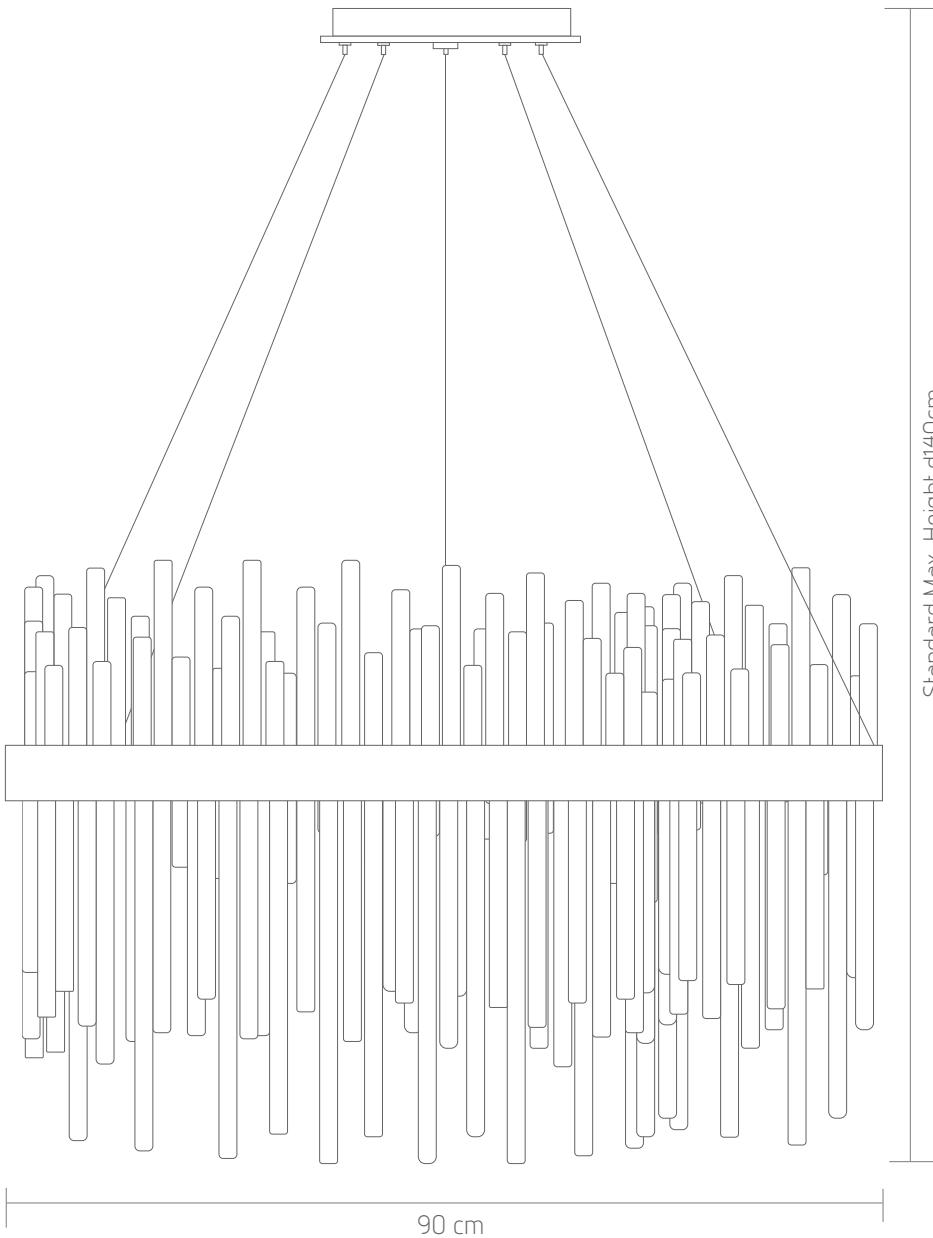

Standard Max. Height of 140cm

Ref: 20.022/90

Diameter: 90cm.

Height: 140 cm.*

Light: *led strip 24V. 2700k
CRI>80

Driver: 1 driver 24V 100W no
dimmer *

Nett weight: 16 kg.

*Personalization options available:

-dimming: DALI, push

- extra cable length

- led 4000K /5000K

**For custom configurations
please contact us

90 cm

Ref: 20.022/20

Diameter: 20cm. Height: 140 cm.*

Light: *led strip 24V. 2700k CRI>80

Driver: 1 driver 24V 30W no dimmer *

Nett weight: 4 kg.

*Personalization options available:

-dimming: DALI, push

- extra cable length

- led 4000K /5000K

**For custom configurations please contact us