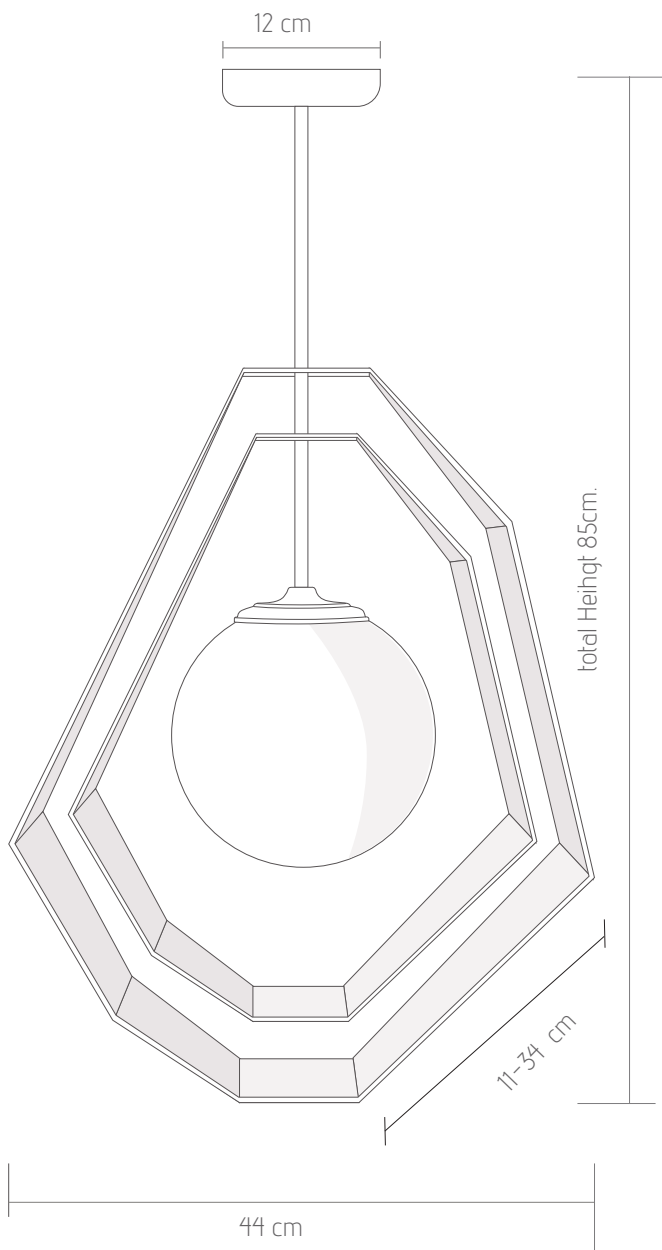

Ref: 20.018