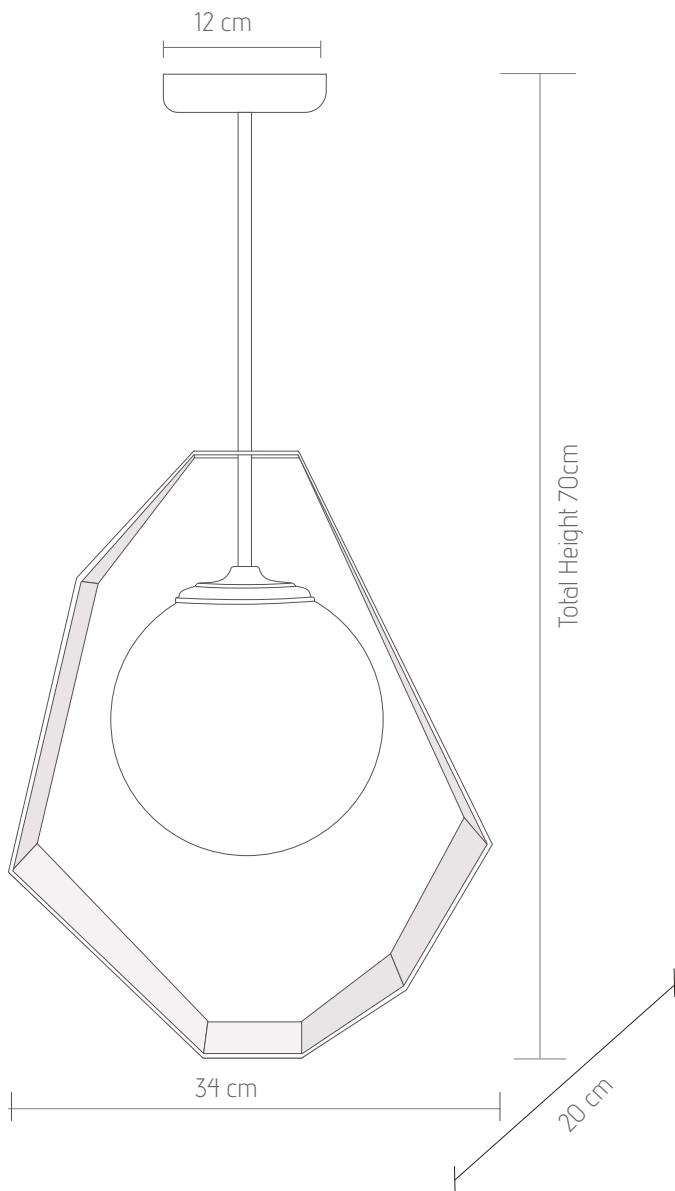

## ORION

10-light version We are surprised by its simplicity and elegance.

Material: Brass  
Finish: F5  
Lights: 10 G9  
Diameter: 94 cm  
Height: 56 cm,  
Nett weight: 5 kg.

Ref: 20.001

Diameter: 12 cm

Standard Height: \*160cm, Max.300cm

Nett weight: 2,25 kg.

The version of a one light changes the style to ceiling cup

Diameter: 6 cm.

Standard Height: \*160 cm.Máx.300cm

Light: \*Led 1 W to 3200k 93,9Lm

## NORMA

It is a funny form, which collides with the ball in the center. It is made of iron and decorated with paint similar to the leathers obtained in the brass.

Finish: F36  
Diameter: 34cm  
Height: 70 cm  
Deep: 20cm (diameter glass)  
Glass: gloss opal or fumé.  
Lihgt: 1 E14.  
Nett weight: 2 kg.

# NORMA

Simple, but in a bigger version.

Finish: F38  
Diameter: 44 cm.  
Height: 85cm.  
Deep: 22cm. (diameter glass)  
Glass: gloss opal or fumé.  
Lihgt: 1 E14  
Nett weight: 4 kg.

Ref: 20.017