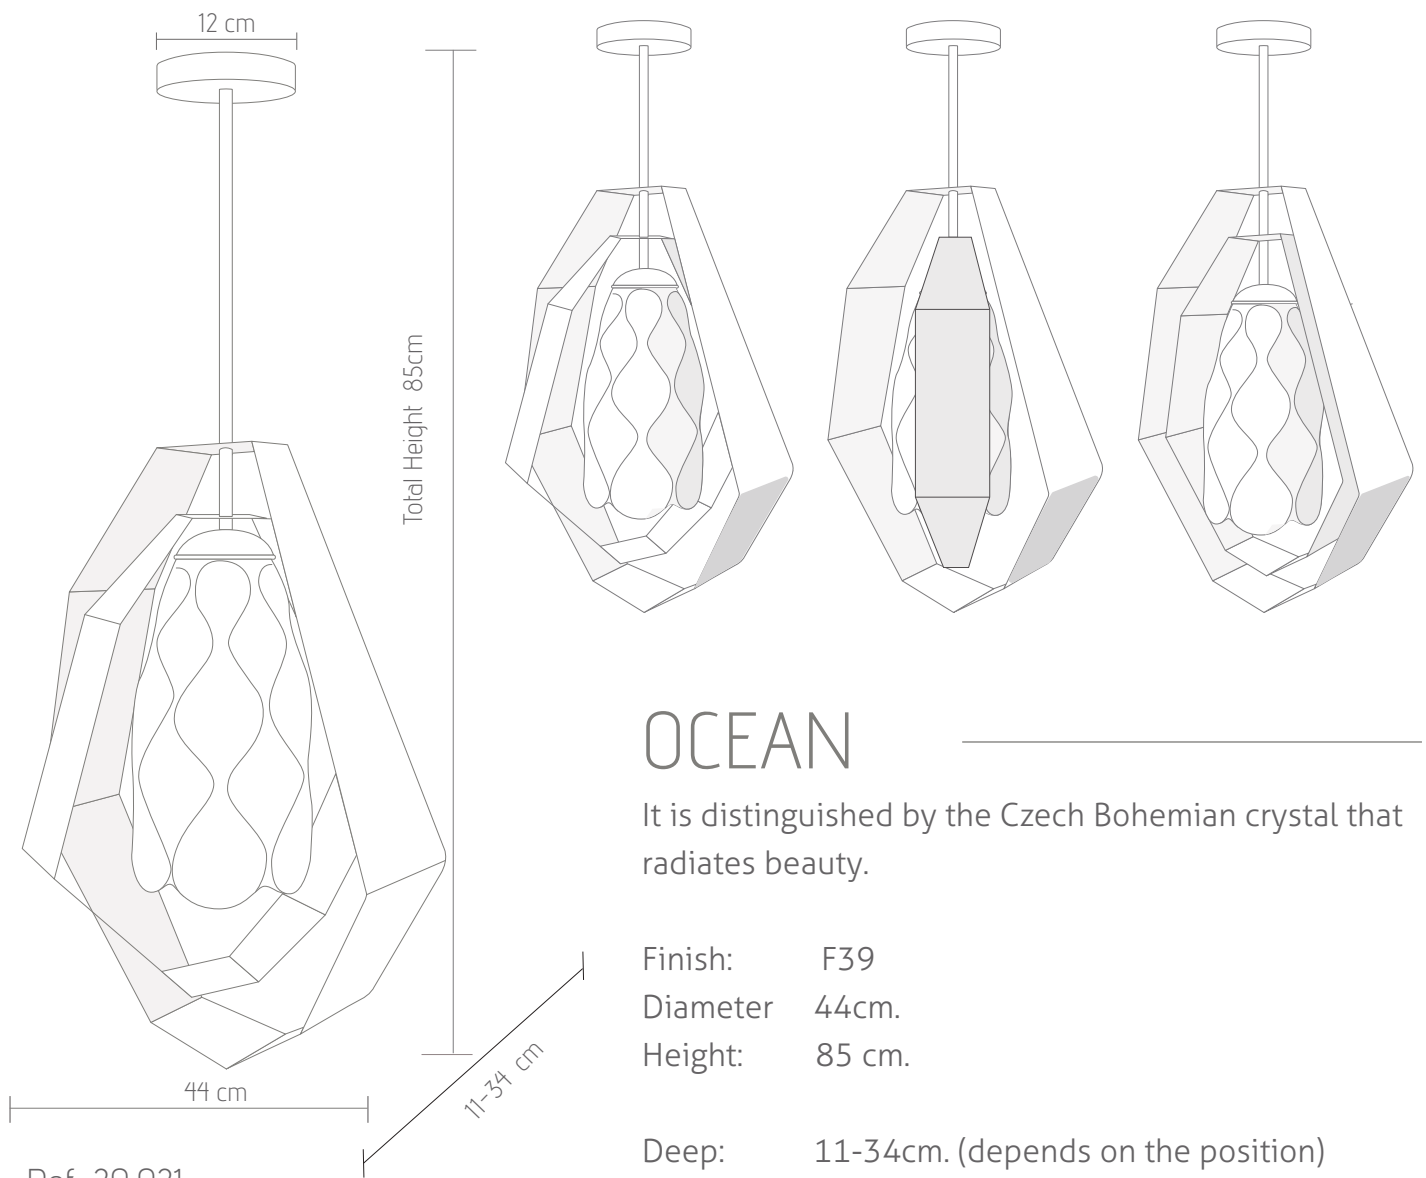

Ref: 20.021

OCEAN

It is distinguished by the Czech Bohemian crystal that radiates beauty.

Finish: F39
Diameter 44cm.
Height: 85 cm.

Deep: 11-34cm. (depends on the position)
Light: 1 E14.
Nett Weight: 9 kg..