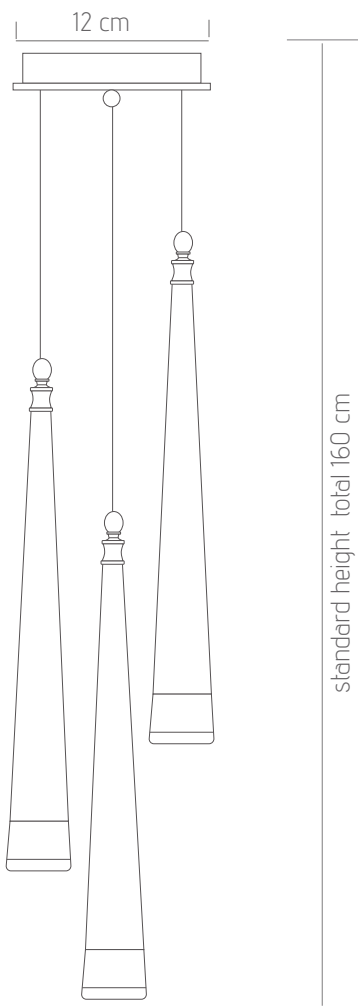

KONNOS

Like Ondas, we can offer it in different heights and lights, here we present the three-light version and the one-light version.

Finish: F7.

Lights: 3 leds to 3w 3000k 225Lm/W.

Driver: 1 driver 700mA a cc *

Diameter: 12 cm

Standard Height: *160cm, Max.300cm

Nett weight: 2,25 kg.

The version of a one light changes the style to ceiling cup

Diameter: 6 cm.

Standard Height: *160 cm.Máx.300cm

Light: *Led 1 W to 3200k 93,9Lm

Driver: 1 de 700mA cc.*

Nett weight: 1 Kg.

Personalization options available:

- dimmer driver
- extra cable length
- led 4000K /5000K

**For custom configurations please contact us