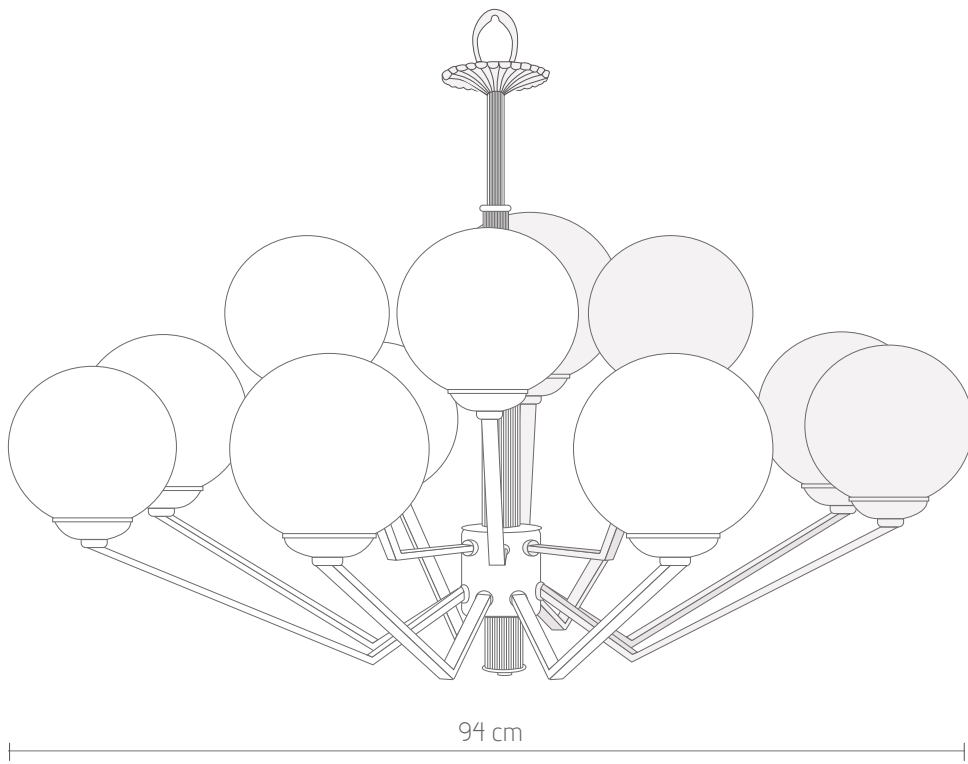

Ref.: 20.003

70 cm

94 cm

ORION

It is a line with rectangular brass pipes. As it is brass, it offers the possibility to enjoy it in different finishes. According to the finish selected we can also change the glasses. They could be in Opal glass finish, or painted in smoked color. It has two levels of 8 + 4 lights in G9. It has a diameter of 94cm and a height of 70cm, it weighs 7kg.

Material: Brass.
Finish: F7
Lights: 12 G9.
Diameter: 94 cm
Height: 70 cm.
Net weight: 7 kg.