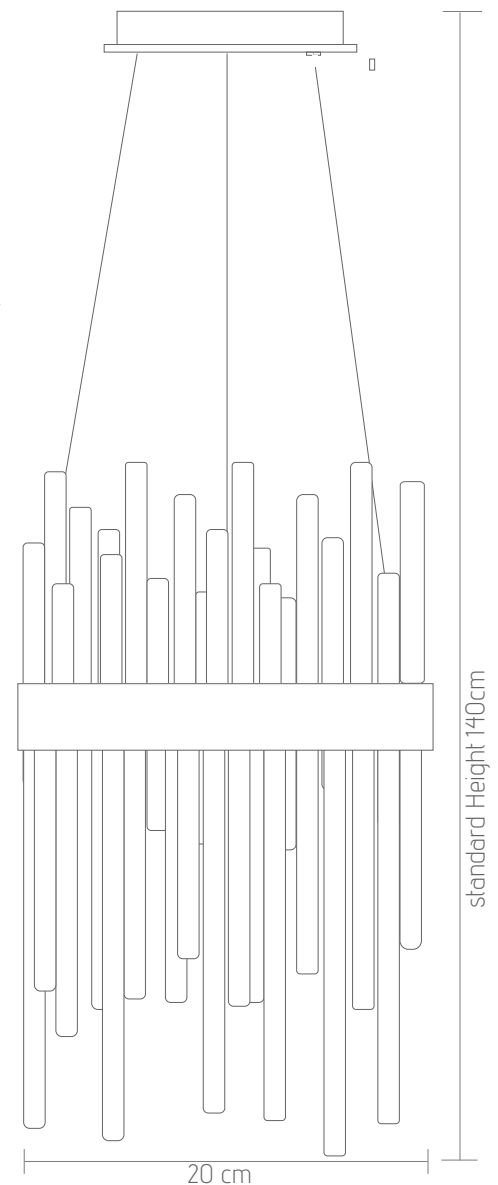

standard Height 140cm

20 cm