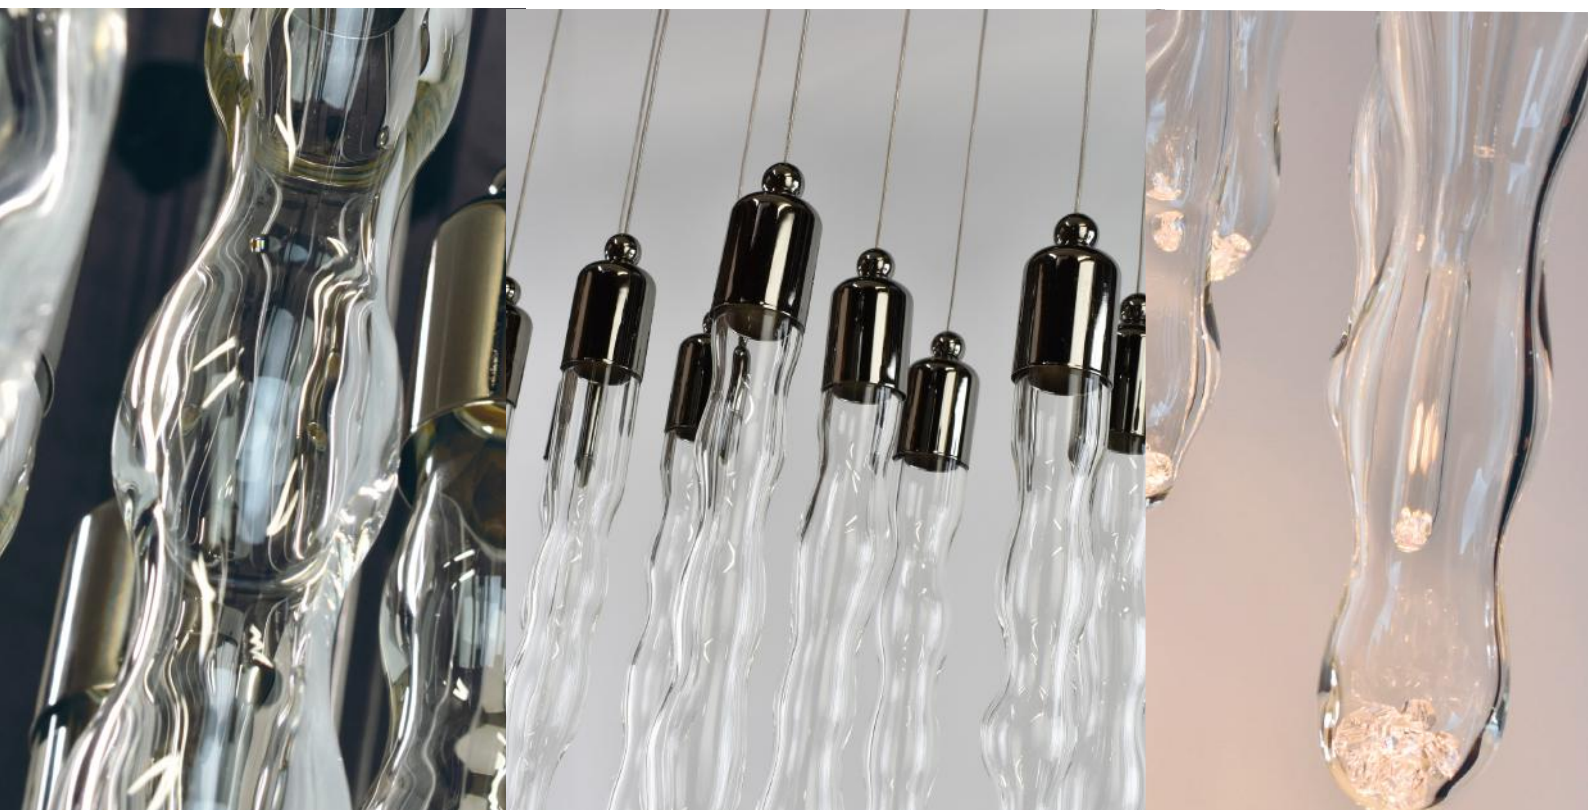

* Personalization options available:

- extra cable length
- led 4000K /5000K

**For custom configurations please contact us

Ref: 20.008