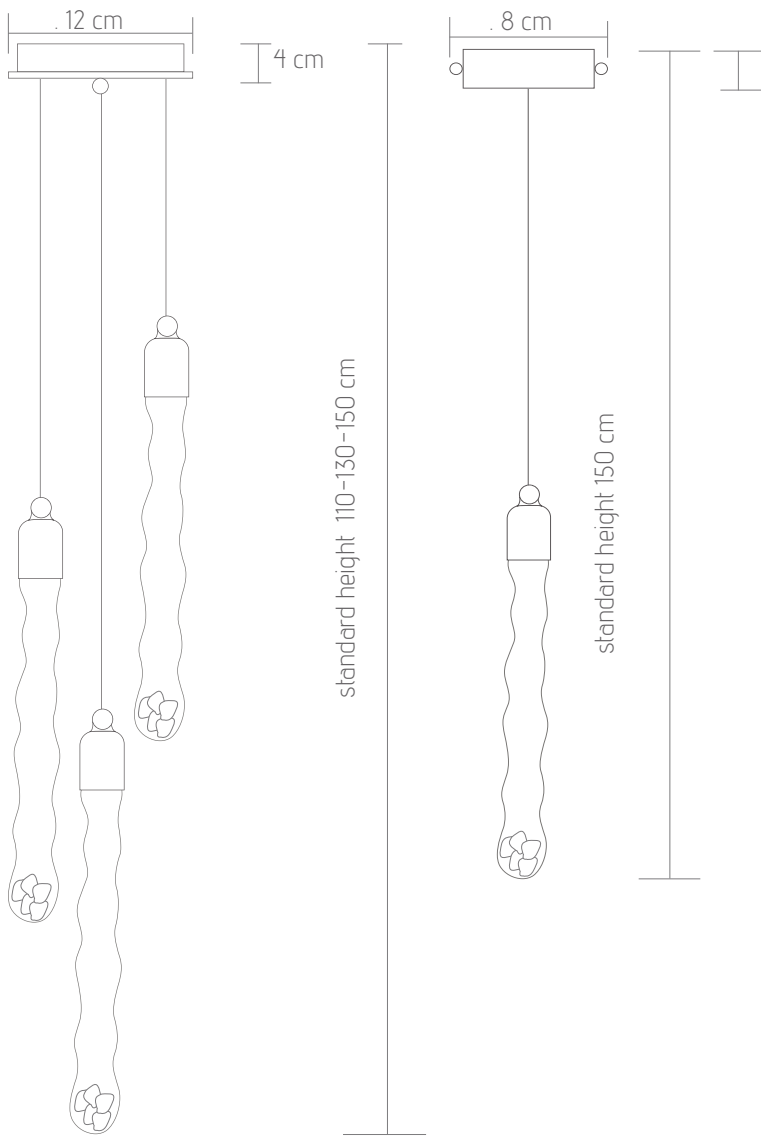

ONDAS

It can be presented with the number of lights and items that the client wants for his project, due to his versatility.

Finish: F35

Lights: * 3 leds 1W to 3000k 97,90Lm/W.

Diameter: 12 cm.

Height: 150 cm . *H.máx. 300cm .

Glass tubes may differ in size from hand-made.

Driver: 1 driver de 350mA cc dimmable

Dimming: TRIAC.

Nett weight: 2kg.

The version of a one light changes the style to ceiling cup

Diameter: 8 cm.

Height: 150 cm. *H.máx.300cm.

Light: * Led 1 W a 3000k 93,9Lm

Driver: 1 de 350mA cc no dimmable.

Weight: 1 Kg.

*Personalization options available:

- extra cable length

- led 4000K /5000K

**For custom configurations please contact us