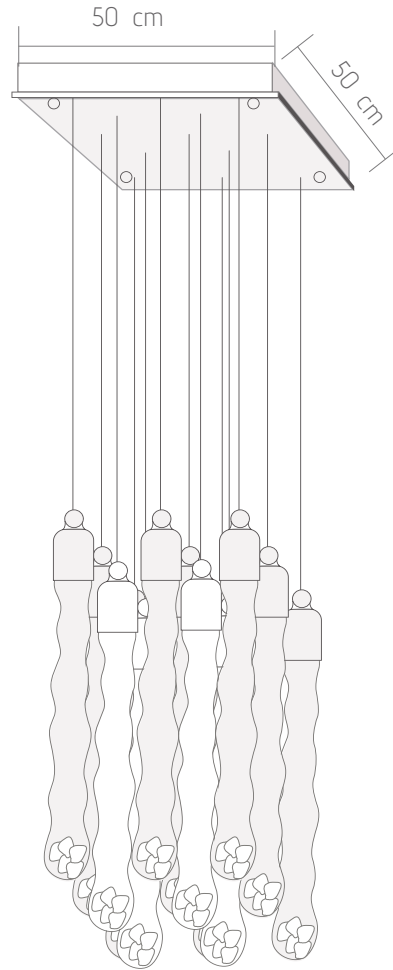

## ORION

10-light version We are surprised by its simplicity and elegance.

Material: Brass  
Finish: F5  
Lights: 10 G9  
Diameter: 94 cm  
Height: 56 cm,  
Nett weight: 5 kg.

Ref: 20.001

\* Personalization options available:

- extra cable length
- led 4000K /5000K

\*\*For custom configurations please contact us

Ref: 20.008

Ref: 20.010/13

Wight: 50 cm  
 Large: 50 cm  
 Height: 160cm  
 \*H,máx. 300cm  
 Lights: 13  
 \*leds de 1 W each to  
 3000K 93,9Lm/W  
 \*Personalization options available:  
 - extra cable length  
 - led 4000K /5000K  
 \*\*For custom configurations  
 please contact us

Diameter: 80 cm  
 Height: 160cm \*H.máx 300cm  
 Lights: 20 \*leds de 1 W each 3000K 93,9LmW  
 \*Personalization options available:  
 - extra cable length  
 - led 4000K /5000K  
 \*\*For custom configurations please contact us

Diameter: 12 cm  
 Deep: 10 cm  
 Height: 50cm\*  
 Light: 1 \*Led 1W 3000K 97,90Lm  
 Driver: 1 ud. 350mA cc  
 \*Personalization options available:  
 - extra cable length  
 - led 4000K /5000K  
 \*\* For custom configurations please  
 contact us