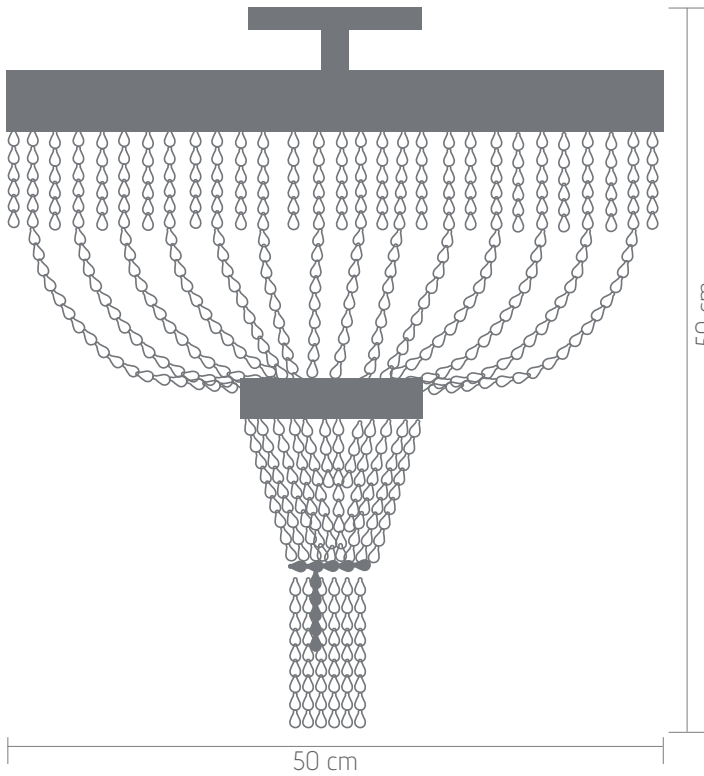

# KARINA

Ref: 20.025/50

## KARINA

Karina surprises us with the excellent combination between the metal frame and the aluminum chain.

Finish: F16  
Chain: Gold  
Diameter: 50cm.  
Height: 100 cm.  
Light: 6 G9  
Nett weight: 5 kg.

# KARINA

Ref: 20.026/50

Diameter: 50cm.

Height: 50 cm.

Lights: 3 G9

Nett weight: 3 kg.

Ref: 20.025/40

Finish: F16