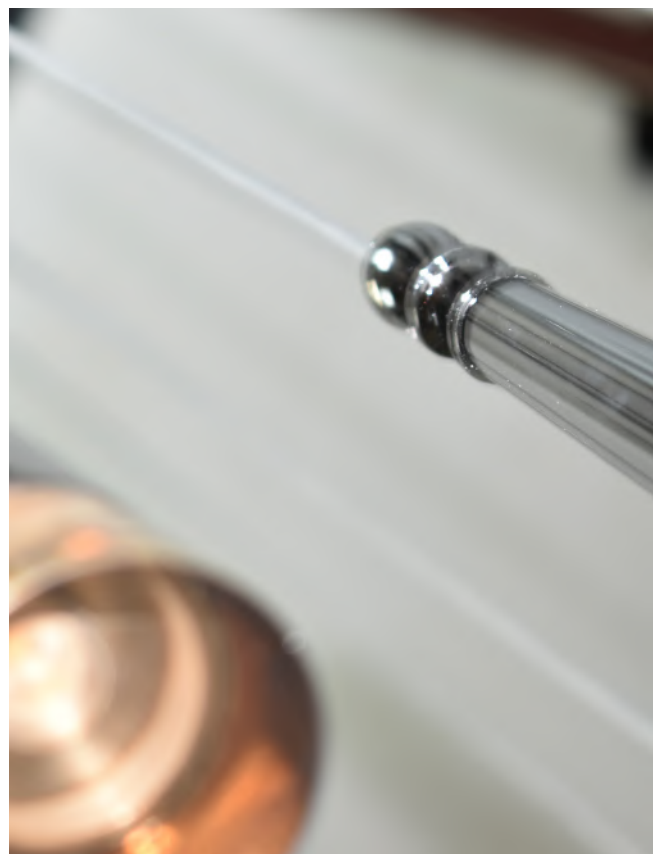

KONNOS

It's like Ondas, versatile to use different lights and different heights.

Materials: It combines the black methacrylate (PMMA) from the top with the brass piece and the coned iron tube, and finishing with methacrylate (PMMA) painted in smoked color.

Finish: F16

Lights: 20 *led 3W to 3000k 225 Lm/W

Driver: 2 uds de 700 mA. cc Dimmable

Dimming: TRIAC, o PUSH y Dali 0-10V

Diameter: 80 cm

Height: 247 cm . *H.máx.300 cm

Nett weight: 20 kg.

cables size 150-180-200

size Knoos 43cm

* Personalization options available:

- extra cable length
- led 4000K /5000K

**For custom configurations please contact us