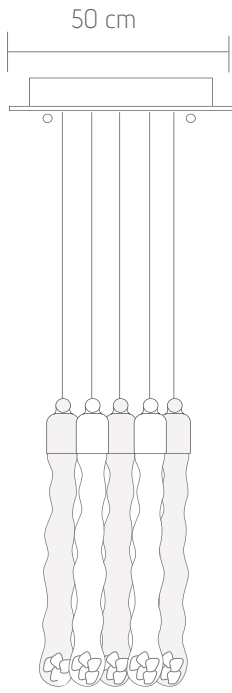

Ref: 20.010/13

Wight: 50 cm
Large: 50 cm
Height: 160cm
*H,máx. 300cm
Lights: 13
*leds de 1 W each to
3000K 93,9Lm/W
*Personalization options available:
- extra cable length
- led 4000K /5000K
**For custom configurations
please contact us