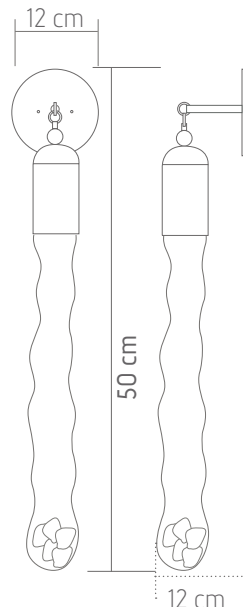

## ORION

Material: Brass.  
Light: 1 G9  
Diameter: 16 cm  
Height: 33 cm  
Deep: 32 cm,  
Nett weight: 1 kg.

\* Personalization options available:

- extra cable length
- led 4000K /5000K

\*\*For custom configurations please contact us

Ref: 20.008

Ref: 20.010/13

Wight: 50 cm  
 Large: 50 cm  
 Height: 160cm  
 \*H,máx. 300cm  
 Lights: 13  
 \*leds de 1 W each to  
 3000K 93,9Lm/W  
 \*Personalization options available:  
 - extra cable length  
 - led 4000K /5000K  
 \*\*For custom configurations  
 please contact us

Diameter: 80 cm  
 Height: 160cm \*H.máx 300cm  
 Lights: 20 \*leds de 1 W each 3000K 93,9LmW  
 \*Personalization options available:  
 - extra cable length  
 - led 4000K /5000K  
 \*\*For custom configurations please contact us

Diameter: 12 cm  
 Deep: 10 cm  
 Height: 50cm\*  
 Light: 1 \*Led 1W 3000K 97,90Lm  
 Driver: 1 ud. 350mA cc  
 \*Personalization options available:  
 - extra cable length  
 - led 4000K /5000K  
 \*\* For custom configurations please  
 contact us