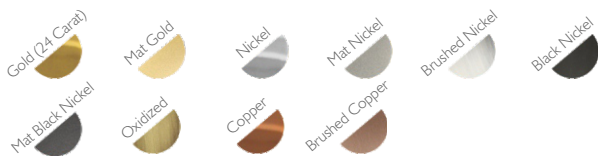

Number: 2 Type: 40W max | G9

CRYSTAL | SWAROVSKI

Color: Crystal

PACKING

Dimension: 84x33x25 cm

METAL FINISHING

Lacquered \ Shine or mat \ All RAL colours available

CRYSTAL INFORMATION