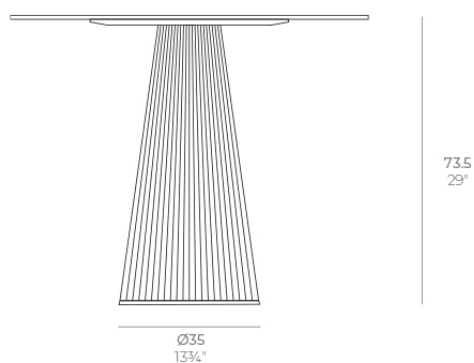

Products / Dining Tables / Gatsby Base ø35x73cm S50

Gatsby base ø35x73cm s50

by Ramón Esteve

The Gatsby collection, designed by Ramón Esteve for Vondom, recalls the Art Déco lighting. Those crazy twenties. “Something new, extraordinary, beautiful, simple but sophisticatedly designed” said Francis Scott Fitzgerald about his aims for the novel he was about to write. The Great Gatsby was born in an age of prosperity, parties and excess. They called it “the American Dream”.

Info

Description

Weight: 4.2 Kg

GATSBY Mesa Base Redonda Ø35x73.5cm S50
GATSBY Round Base Table Ø35x73.5cm S50
ref. 54453

TABLE TOP - SOBRE

- Ø79 cm
Ø31"
- Ø89 cm
Ø35"
- Ø100 cm
Ø39¼"

Accessories

- TABLE 10mm
- TABLE 12mm
- TABLE DEKTON