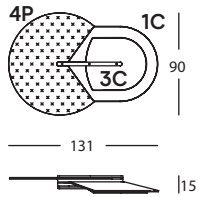

315.F.413E
BEETLE CONFIG. 413E

315.F.413E
0,14 m² / 1 Pack. / 10,9 kg

315.3A.4P
BEETLE PANEL 4 PLANO
BEETLE PANEL 4 FLAT
BEETLE PANNEAU 4 PLAT

315.3A.1C
BEETLE PANEL 1 CONCAVO
BEETLE PANEL 1 CONCAVE
BEETLE PANNEAU 1 CONCAVE

315.3A.3C
BEETLE PANEL 3 CONCAVO
BEETLE PANEL 3 CONCAVE
BEETLE PANNEAU 3 CONCAVE

315.3H.E
BEETLE SOPORTE E
BEETLE SUPPORT E
BEETLE SUPPORT E