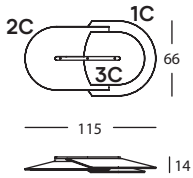

BEETLE by Mut, 2017

315.F.123D
BEETLE CONFIG. 123D

315.F.123D
0,09 m² / 1 Pack. / 8,8 kg

315.3A.1C
BEETLE PANEL 1 CONCAVO
BEETLE PANEL 1 CONCAVE
BEETLE PANNEAU 1 CONCAVE

315.3A.2C
BEETLE PANEL 2 CONCAVO
BEETLE PANEL 2 CONCAVE
BEETLE PANNEAU 2 CONCAVE

315.3A.3C
BEETLE PANEL 3 CONCAVO
BEETLE PANEL 3 CONCAVE
BEETLE PANNEAU 3 CONCAVE

315.3H.D
BEETLE SOPORTE D
BEETLE SUPPORT D
BEETLE SUPPORT D