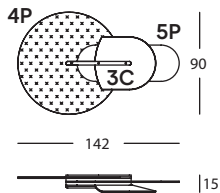

315.3A.3C
BEETLE PANEL 3 CONCAVO
BEETLE PANEL 3 CONCAVE
BEETLE PANNEAU 3 CONCAVE

315.3H.E
BEETLE SOPORTE E
BEETLE SUPPORT E
BEETLE SUPPORT E

BEETLE by Mut, 2017

315.F.453E
BEETLE CONFIG. 453E

315.F.453E
0,14 m² / 1 Pack. / 10,9 kg

315.3A.4P
BEETLE PANEL 4 PLANO
BEETLE PANEL 4 FLAT
BEETLE PANNEAU 4 PLAT

315.3A.5P
BEETLE PANEL 5 PLANO
BEETLE PANEL 5 FLAT
BEETLE PANNEAU 5 PLAT

315.3A.3C
BEETLE PANEL 3 CONCAVO
BEETLE PANEL 3 CONCAVE
BEETLE PANNEAU 3 CONCAVE