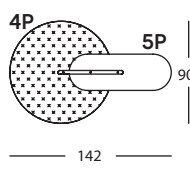

315.F.450C
BEETLE CONFIG. 450C

315.F.450C
0,14 m² / 1 Pack. / 10 kg

315.3A.4P
BEETLE PANEL 4 PLANO
BEETLE PANEL 4 FLAT
BEETLE PANNEAU 4 PLAT

315.3A.5P
BEETLE PANEL 5 PLANO
BEETLE PANEL 5 FLAT
BEETLE PANNEAU 5 PLAT

315.3H.C
BEETLE SOPORTE C
BEETLE SUPPORT C
BEETLE SUPPORT C