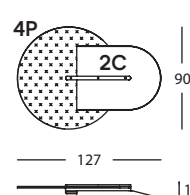

315.3A.4P
BEETLE PANEL 4 PLANO
BEETLE PANEL 4 FLAT
BEETLE PANNEAU 4 PLAT

315.3A.1C
BEETLE PANEL 1 CONCAVO
BEETLE PANEL 1 CONCAVE
BEETLE PANNEAU 1 CONCAVE

315.3H.C
BEETLE SOPORTE C
BEETLE SUPPORT C
BEETLE SUPPORT C

315.F.450C
BEETLE CONFIG. 450C

315.F.450C
0,14 m² / 1 Pack. / 10 kg

315.3A.4P
BEETLE PANEL 4 PLANO
BEETLE PANEL 4 FLAT
BEETLE PANNEAU 4 PLAT

315.3A.5P
BEETLE PANEL 5 PLANO
BEETLE PANEL 5 FLAT
BEETLE PANNEAU 5 PLAT

315.3H.C
BEETLE SOPORTE C
BEETLE SUPPORT C
BEETLE SUPPORT C

315.F.420C
BEETLE CONFIG. 420C

315.F.420C
0,14 m² / 1 Pack. / 8 kg

315.3A.4P
BEETLE PANEL 4 PLANO
BEETLE PANEL 4 FLAT
BEETLE PANNEAU 4 PLAT

315.3A.2C
BEETLE PANEL 2 CONCAVO
BEETLE PANEL 2 CONCAVE
BEETLE PANNEAU 2 CONCAVE