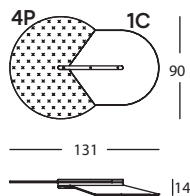

315.F.410C
BEETLE CONFIG. 410C

315.F.410C
0,14 m² / 1 Pack. / 10 kg

315.3A.4P
BEETLE PANEL 4 PLANO
BEETLE PANEL 4 FLAT
BEETLE PANNEAU 4 PLAT

315.3A.1C
BEETLE PANEL 1 CONCAVO
BEETLE PANEL 1 CONCAVE
BEETLE PANNEAU 1 CONCAVE

315.3H.C
BEETLE SOPORTE C
BEETLE SUPPORT C
BEETLE SUPPORT C