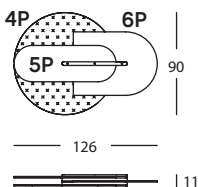

315.F.465F
BEETLE CONFIG. 465F

315.F.465F
0,14 m² / 1 Pack. / 12 kg

315.3A.4P
BEETLE PANEL 4 PLANO
BEETLE PANEL 4 FLAT
BEETLE PANNEAU 4 PLAT

315.3A.6P
BEETLE PANEL 6 PLANO
BEETLE PANEL 6 FLAT
BEETLE PANNEAU 6 PLAT

315.3A.5P
BEETLE PANEL 5 PLANO
BEETLE PANEL 5 FLAT
BEETLE PANNEAU 5 PLAT

315.3H.F
BEETLE SOPORTE F
BEETLE SUPPORT F
BEETLE SUPPORT F