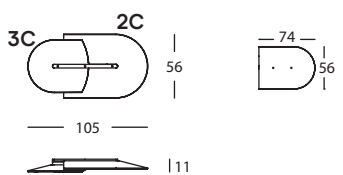

315.F.230B
BEETLE CONFIG. 230B

315.F.230B
0,09 m² / 1 Pack. / 73 kg

315.3A.2C
BEETLE PANEL 2 CONCAVO
BEETLE PANEL 2 CONCAVE
BEETLE PANNEAU 2 CONCAVE

315.3A.3C
BEETLE PANEL 3 CONCAVO
BEETLE PANEL 3 CONCAVE
BEETLE PANNEAU 3 CONCAVE

315.3H.B
BEETLE SOPORTE B
BEETLE SUPPORT B
BEETLE SUPPORT B