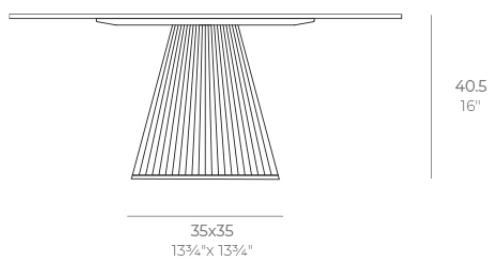

Products / Low Tables / Gatsby Base 35x35x40cm S50

Gatsby base 35x35x40cm s50

by Ramón Esteve

The Gatsby collection, designed by Ramón Esteve for Vondom, recalls the Art Déco lighting. Those crazy twenties. “Something new, extraordinary, beautiful, simple but sophisticatedly designed” said Francis Scott Fitzgerald about his aims for the novel he was about to write. The Great Gatsby was born in an age of prosperity, parties and excess. They called it “the American Dream”.

Info

Description

Weight: 4.3 Kg

GATSBY Mesa Base Cuadrada 35x35x40.5cm S50
GATSBY Square Base Table 35x35x40.5cm S50
ref. 54447

TABLE TOP - SOBRE

- 69 x 69 cm
27 1/4" x 27 1/4"
- 79 x 79 cm
31" x 31"
- 89 x 89 cm
35" x 35"
- 100 x 100 cm
39 1/4" x 39 1/4"