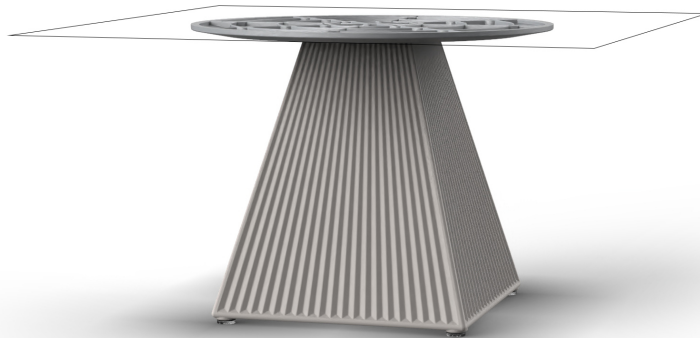

Products / Low Tables / Gatsby Base 35x35x40cm S50

Gatsby base 35x35x40cm s50

by Ramón Esteve

The Gatsby collection, designed by Ramón Esteve for Vondom, recalls the Art Déco lighting. Those crazy twenties. “Something new, extraordinary, beautiful, simple but sophisticatedly designed” said Francis Scott Fitzgerald about his aims for the novel he was about to write. The Great Gatsby was born in an age of prosperity, parties and excess. They called it “the American Dream”.

Info

Description

Weight: 4.3 Kg

GATSBY Mesa Base Cuadrada 35x35x40.5cm S50
GATSBY Square Base Table 35x35x40.5cm S50
ref. 54447

TABLE TOP - SOBRE

- 69 x 69 cm
27 1/4" x 27 1/4"
- 79 x 79 cm
31" x 31"
- 89 x 89 cm
35" x 35"
- 100 x 100 cm
39 1/4" x 39 1/4"