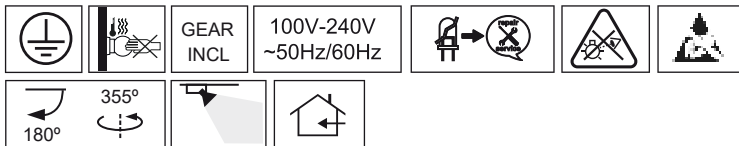

TRACK is sold separately.  
Refs available in [www.faro.es](http://www.faro.es)

TECHNICAL FEATURES - CARACTERÍSTICAS TÉCNICAS

NANO SIGMA LED

**Kg** 0,75

MINI SIGMA LED

**Kg** 1,06