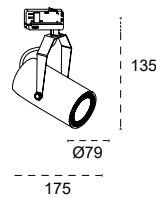

TRACK is sold separately.  
Refs available in [www.faro.es](http://www.faro.es)

TECHNICAL FEATURES - CARACTERÍSTICAS TÉCNICAS

NANO SIGMA LED

**Kg** 0,75

MINI SIGMA LED

**Kg** 1,06