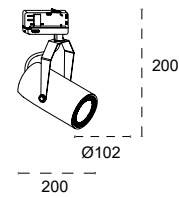

TRACK is sold separately.  
Refs available in [www.faro.es](http://www.faro.es)

TECHNICAL FEATURES - CARACTERÍSTICAS TÉCNICAS

NANO SIGMA LED

**Kg** 0,75

MINI SIGMA LED

**Kg** 1,06