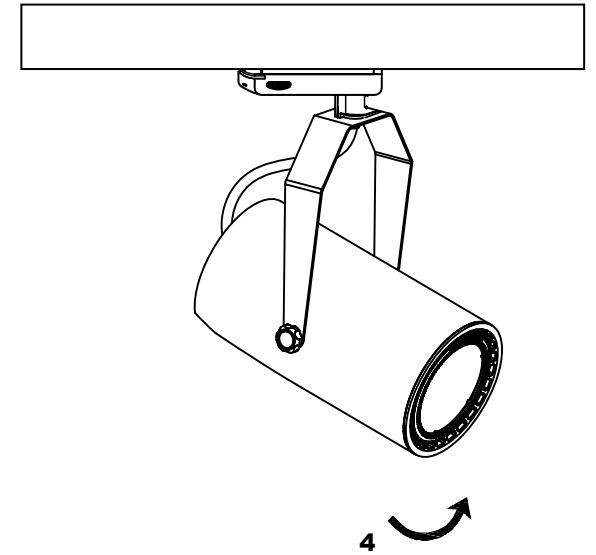

TRACK is sold separately.  
Refs available in [www.faro.es](http://www.faro.es)

TECHNICAL FEATURES - CARACTERÍSTICAS TÉCNICAS

NANO SIGMA LED

**Kg** 0,75

MINI SIGMA LED

**Kg** 1,06