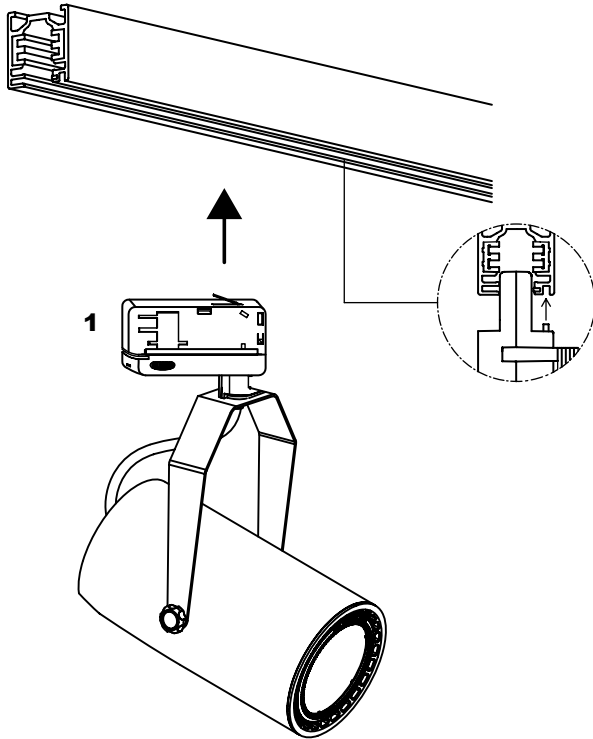

TRACK is sold separately.  
Refs available in [www.faro.es](http://www.faro.es)

TECHNICAL FEATURES - CARACTERÍSTICAS TÉCNICAS

NANO SIGMA LED

**Kg** 0,75

MINI SIGMA LED

**Kg** 1,06