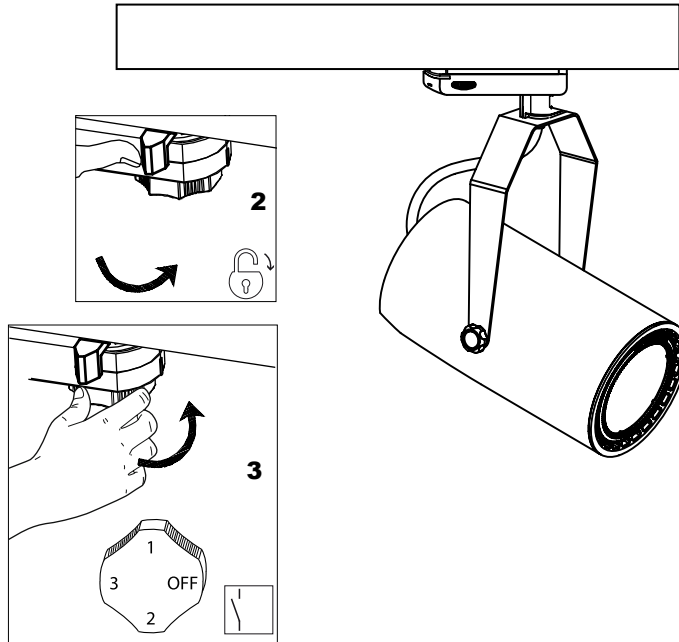

TRACK is sold separately.  
Refs available in [www.faro.es](http://www.faro.es)

TECHNICAL FEATURES - CARACTERÍSTICAS TÉCNICAS

NANO SIGMA LED

**Kg** 0,75

MINI SIGMA LED

**Kg** 1,06