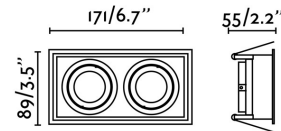

## HYDE White orientable square recessed lamp 2L

Ref. 40126

HYDE is a square recessed light with simple design, enabling it to be discreetly integrated into the ceiling. This downlight has IP44 and is orientable. Finished in white.

### Specifications

<b>Bulb:</b>	2 X GU10 MAX 8W LED
<b>Bulb included:</b>	No
<b>Transformer:</b>	
<b>Transformer included:</b>	No
<b>Voltage:</b>	100-240V
<b>Operating Frequency:</b>	50/60Hz
<b>IP:</b>	20
<b>Class:</b>	II
<b>Material:</b>	Metal
<b>Designer:</b>	
<b>Recommended bulb:</b>	
<b>Length:</b>	171 mm
<b>Net Width:</b>	89 mm
<b>Height:</b>	55 mm
<b>Net Weight:</b>	0.45 kg
<b>Volume:</b>	0.00164 m3