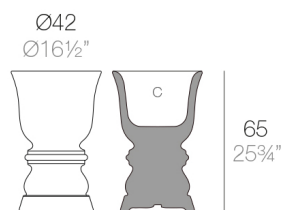

View online: <https://www.vondom.com/products/67011A>

Features

Description

Pot made of polyethylene resin by rotational moulding. 100% Recyclable. Item suitable for indoor and outdoor use. Available in different finishes.

Weight

6.39 Kg

SUAVE Maceta 0,65m
SUAVE Planter 25¾"

Capacidad 17,5 litros
Capacity 4½ gal

Finishes

SELF-WATERING

Ref. 67011R

Self-watering system included in all planters except those with basic finish