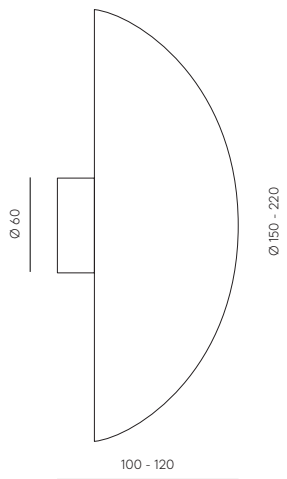

TEC

EN

MATERIALS

Steel

FINISHES

Canopy:
Matt White

Diffuser:
Matt Black
Matt white
Matt Gold

Other colors on page.432

SPECIFICATIONS (UE)

A1120/15:
COB LED 9W- 3000K
Dimmable - IP20, Class I
220-240V - 24V, 50/60 Hz

A1120/22
COB LED 12W- 3000K
Dimmable - IP20, Class I
220-240V - 24V, 50/60 Hz

ENERGY LABEL

A ++

ES

MATERIALES

Acero

ACABADOS

Florón:
Blanco mate

Difusor:
Oro Mate
Negro Mate
Blanco mate

Otros colores en pág.432

ESPECIFICACIONES (UE)

A1120/15:
Placa LED 9W- 3000K
Regulable - IP20, Clase I
220-240V - 24V, 50/60 Hz

A1120/22
Placa LED 12W- 3000K
Regulable - IP20, Clase I
220-240V - 24V, 50/60 Hz

CLASIFICACIÓN ENERGÉTICA

A ++