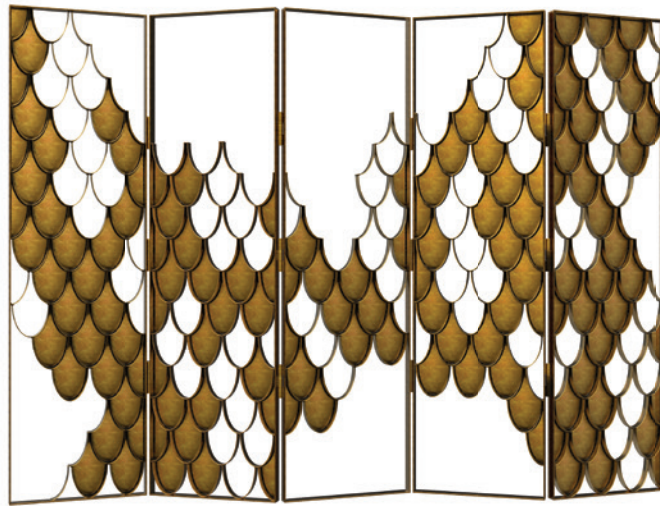

BRABBU  
DESIGN FORCES

CASEGOODS UPHOLSTERY LIGHTING RUGS ART ACCESSORIES

KOI | SCREEN

KOI carp is a recurring symbol of Japanese culture, highly appreciated by its decorative purposes, not only in water gardens but also in Irezumi practice or, most commonly, in tattoos. Its natural colour mutations reveal their capacity to adapt, just like the KOI screen that you can use to create a better sense of space division in your ambiances. The KOI scales that compose the panels of the screen shine and reflect – on its brass surface – the sun caught throughout the clear water. KOI and the Japanese word for love or affection are homophones, making the carp also a symbol of love and friendship.

DIMENSIONS

WIDTH 258 cm | 101,57"  
DEPTH 4 cm | 1,57"  
HEIGHT 180 cm | 70,86"

MATERIALS

Brushed aged brass.

LEAD TIME

Production time is between 6 to 8 weeks for BRABBU collections.  
Delivery time is not included