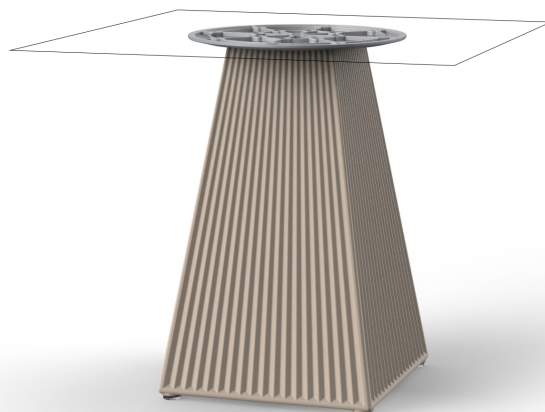

## Gatsby base 30x30x50cm s30

by Ramón Esteve

The Gatsby collection, designed by Ramón Esteve, evokes the elegance and glamour of Art Deco, reminding us of the Roaring Twenties. Inspired by the bonanza, parties and excesses of that era, Gatsby combines intricate design with extraordinary simplicity, reflecting the American dream.

### Description

Weight: 4.4 Kg

GATSBY Mesa Base Cuadrada 30x30x50cm S30  
GATSBY Square Base Table 30x30x50cm S30  
ref. 54450

TABLE TOP - SOBRE

- 50 x 50 cm  
19 1/4" x 19 1/4"
- 59 x 59 cm  
23 1/4" x 23 1/4"