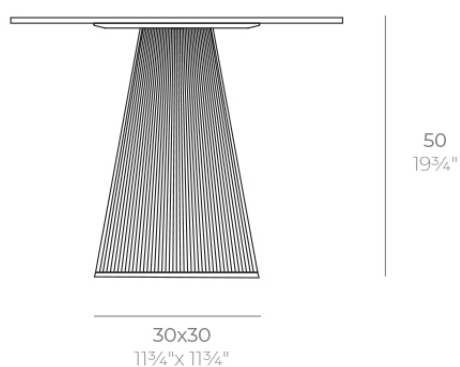

## Gatsby base 30x30x50cm s30

by Ramón Esteve

The Gatsby collection, designed by Ramón Esteve, evokes the elegance and glamour of Art Deco, reminding us of the Roaring Twenties. Inspired by the bonanza, parties and excesses of that era, Gatsby combines intricate design with extraordinary simplicity, reflecting the American dream.

### Description

Weight: 4.4 Kg

GATSBY Mesa Base Cuadrada 30x30x50cm S30  
GATSBY Square Base Table 30x30x50cm S30  
ref. 54450

TABLE TOP - SOBRE

- 50 x 50 cm  
19 1/4" x 19 1/4"
- 59 x 59 cm  
23 1/4" x 23 1/4"