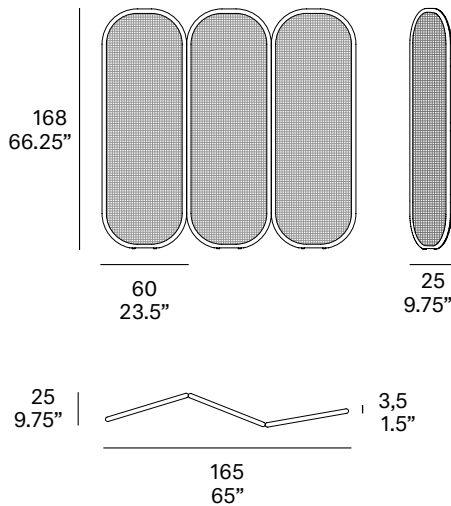

indoor

Frames

Room divider / biombo

Jaime Hayon, 2014/2021

T058

Room divider with structure made of peeled and tinted natural rattan of 1.42" diameter. Screen manufactured in tinted natural wicker ("dutch wicker"). Finished with a three step water-based coating (dye, base coat and top coat) highly resistant to solar radiation thanks to UV filters. Protective caps with removable plastic-felt inserts.

Shipment details

Qty	1 room divider (1 box)
Volume	0,20 m ³ / 6.7 ft ³
Gross weight	28 kg / 61.7 lb
Net weight	24 kg / 52.9 lb
Box dimensions (approx.)	65 x 16 x 173 cm 25.5" x 6.25" x 68"
Item dimensions - closed (width x depth x height)	60 x 10,5 x 168 cm 23.5" x 4.25" x 66.25"
Item dimensions - open (width x depth x height)	165 x 25 x 168 cm 65" x 9.75" x 66.25"