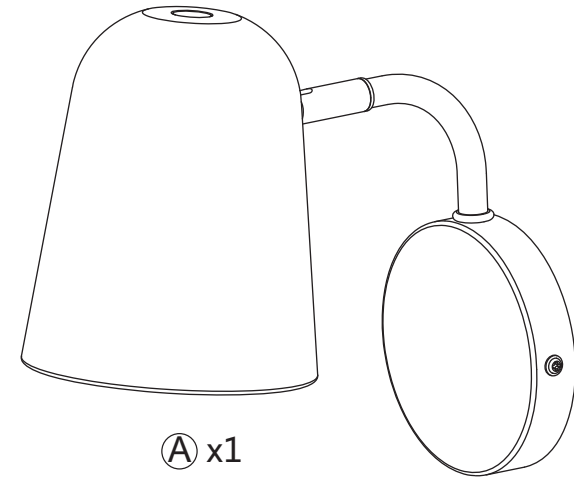

aromas ASSEMBLY INSTRUCTIONS

AI207

B x2

C x2

D x1

E x2

Caution: If the external flexible cable or cord of this luminaire is damaged, it should be replaced by a qualified person in order to avoid a hazard.

1