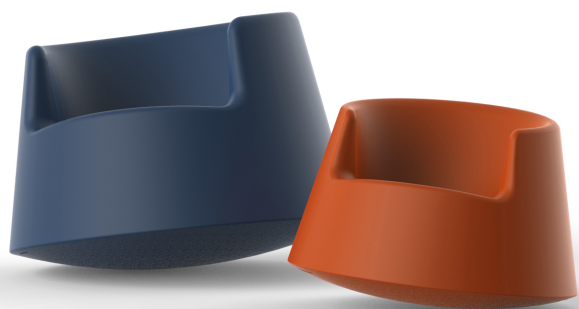

## Roulette

by Eero Aarnio

Roulette Collections, designed by Eero Aarnio is a **rocking chair designed for children**. A fun piece that can be placed outdoors, even in extreme weather conditions. Also for indoor use.