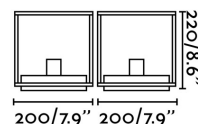

Specifications

Bulb:	1 x E27 15W
Bulb included:	No
Transformer:	
Transformer included:	No
Voltage:	220-240V
IP:	54
Class:	I
Material:	Aluminium and transparent glass diffuser
Designer:	
Recommended bulb:	17426
Description of recommended Bulb:	BULB STANDARD FILAMENT LED AMBER E27 4W 2200K
Length:	200 mm
Net Width:	200 mm
Height:	220 mm
Net Weight:	3.20 kg
Volume:	0.03100 m3