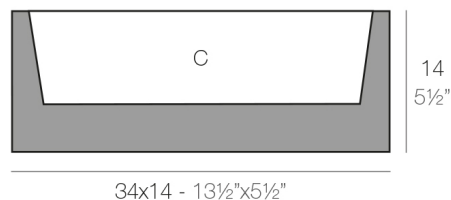

JARDINIERE 14x34x14

By MACETEROS

View online: <https://www.vondom.com/products/41614A>

Features

Description

Pot made of polyethylene resin by rotational moulding. 100% Recyclable. Item suitable for indoor and outdoor use. Available in different finishes.

Weight

0.95 Kg

JARDINERA Nano 34 x 14 x 14 cm C = 2,5 L
 JARDINIERE Nano 13½" x 5½" x 5½" C = ¾ gal

FINISHES

BASIC

Ref. 41614A

Matt Polyethylene

- ICE
- WHITE
- BLACK
- BRONZE
- STEEL
- ANTHRACITE
- RED
- PISTACHIO
- ORANGE
- KHAKI
- NAVY
- TAUPE
- PLUM
- ECRU