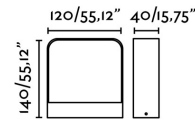

Specifications

Bulb:	COB LED 6W 3000K 360LM
Bulb included:	Yes
Transformer:	Driver
Transformer included:	Yes
Voltage:	100-240V
IP:	65
Class:	I
Material:	Aluminium and opal glass diffuser
Designer:	
Length:	120 mm
Net Width:	140 mm
Height:	40 mm
Net Weight:	0.77 kg
Volume:	0.00084 m3