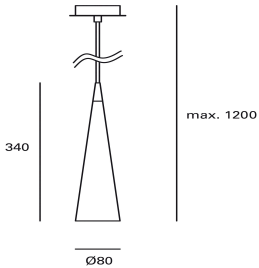

## DE-0180-BLA

Pendant IP20 Vira GU10 7W Blanco 352lm

### TECHNICAL FEATURES

Power (W) : Max. power 7W

Total power consumption of light (W) : 7W

Real lumens : 352

Real lm/W : 50

Lens / reflector angle : MEDIUM 32°

UGR : <=22

Structure material : Steel

Structure finish : Blanco

Max. size of light bulb : 58/50 mm

Recommended light bulb : GU10

Voltage / frequency : 100-240V/50-60Hz

Warranty : 5 Years

Energy efficiency : Light bulb not included

### LUMINOTECHNIC FEATURES

Lampholder: 1 x GU10

UGR	
S=0.250	
Ceiling / cavity	0.7
Walls	0.5
Working Plane	0.2
Room dimensions	X=4H, Y=8H
UGR crosswise	19.2
UGR lengthwise	19.2