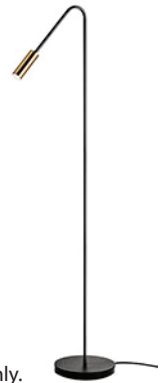

VOLTA p-3538

floor lamp

Date	Type
Project	
Location	
Model #	Quantity
Specifier	

Description

Floor lamp with a cylindrical aluminium head and acrylic (PMMA) lens diffuser.
50° angle acrylic optic lens conversion kit is optional.
Dimmer on the head.

Pictures above might not show the specified dimensions or material. They are for illustration purposes only.

Ordering information

Product Code	Lamp	Finish body	Finish head	Accessories
p-3538-W	LED 6,1W (2700K / Ang 120° / >80 CRI A++) 350mA) / 230V (included) Typ* 665 lumens Dimmable	26 BLK Black 71 WH White CUSTOM	26 BLK Black 61 S GLD Satin Gold 71 WH White CUSTOM	50° angle acrylic optic lens conversion kit E67353001
p-3538-M	LED 6,1W (3000K / Ang 120° / >80 CRI A++) 350mA) / 230V (included) Typ* 703 lumens Dimmable	26 BLK Black 71 WH White CUSTOM	26 BLK Black 61 S GLD Satin Gold 71 WH White CUSTOM	50° angle acrylic optic lens conversion kit E67353001