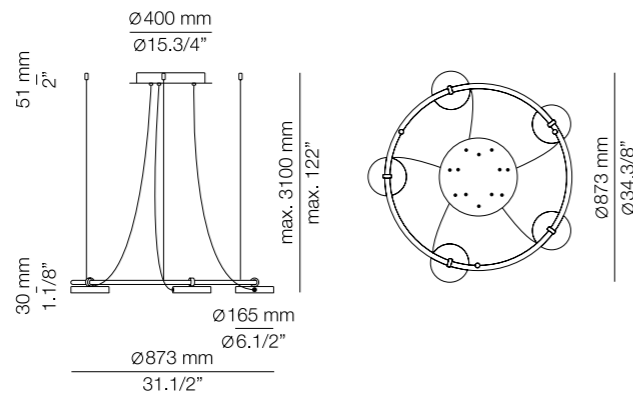

T-3542

LED 5x10W
(2700K / Ang.85° / >90CRI / 24V)
100V - 277V / Typ* 5x1106 lumens
Dimmable 0-10V

Finish

● 56 BLK

T-3543

LED 7x10W
(2700K / Ang.85° / >90CRI / 24V)
100V - 277V / Typ* 7x1106 lumens
Dimmable 0-10V

Photographs may show non-standard products.

CE Ⓢ IP 20 650°

Recessed option

Grandvalira by @rosacolet.interiordesign