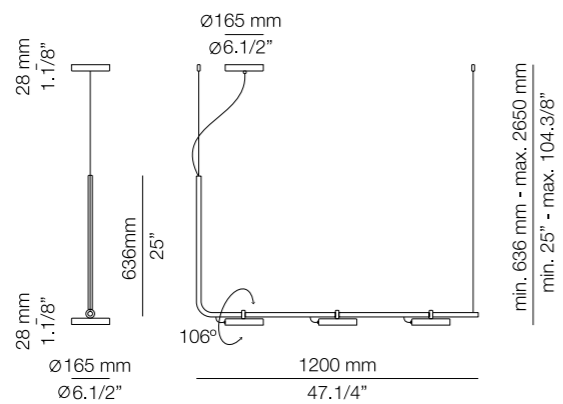

T-3542

LED 5x10W
(2700K / Ang.85° / >90CRI / 24V)
100V - 277V / Typ* 5x1106 lumens
Dimmable 0-10V

Finish

● 56 BLK

T-3543

LED 7x10W
(2700K / Ang.85° / >90CRI / 24V)
100V - 277V / Typ* 7x1106 lumens
Dimmable 0-10V

Finish

● 56 BLK

T-3541

LED 3x10W
(2700K / Ang.85° / >90CRI / 24V)
100V - 277V / Typ* 3x1106 lumens
Dimmable 0-10V

Finish

● 56 BLK

Additional

Vegetation kit
Union kit to put several
luminaires together
We offer custom finishes, sizes,
and alternate lamping for projects.

Photographs may show non-standard products.

CE Ⓢ IP 20 650°

Recessed option

Grandvalira by @rosacolet.interiordesign