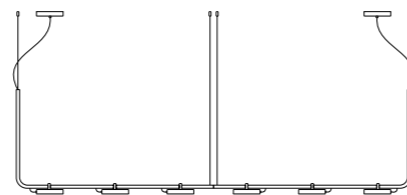

Recessed option