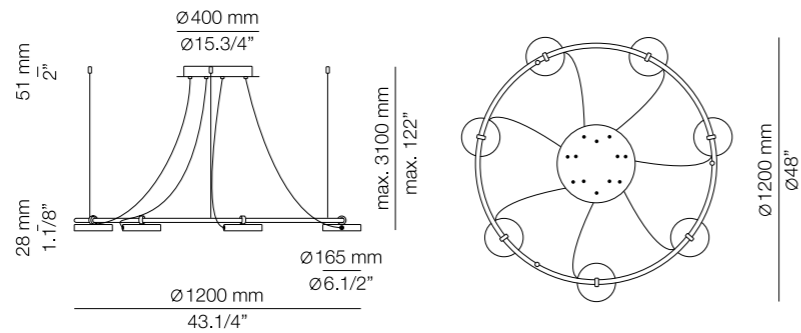

T-3542

LED 5x10W
(2700K / Ang.85° / >90CRI / 24V)
100V - 277V / Typ* 5x1106 lumens
Dimmable 0-10V

Finish

● 56 BLK

T-3543

LED 7x10W
(2700K / Ang.85° / >90CRI / 24V)
100V - 277V / Typ* 7x1106 lumens
Dimmable 0-10V

Finish

● 56 BLK

T-3541

LED 3x10W
(2700K / Ang.85° / >90CRI / 24V)
100V - 277V / Typ* 3x1106 lumens
Dimmable 0-10V

Finish

● 56 BLK

Additional

Vegetation kit
Union kit to put several
luminaires together
We offer custom finishes, sizes,
and alternate lamping for projects.

Photographs may show non-standard products.

CE Ⓢ IP 20 650°

Recessed option

Grandvalira by @rosacolet.interiordesign