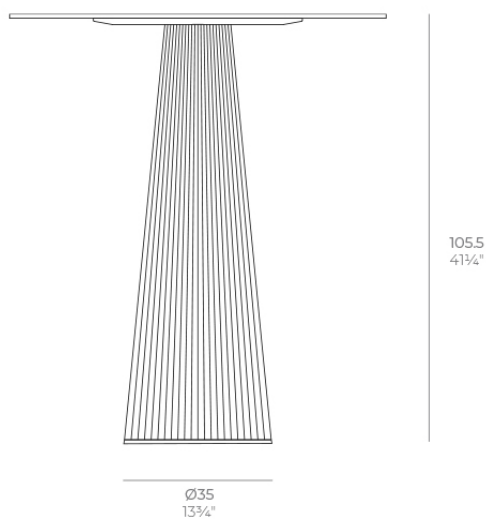

Products / High Tables / Gatsby Base ø35x105cm S50

Gatsby base ø35x105cm s50

by Ramón Esteve

The Gatsby collection, designed by Ramón Esteve for Vondom, recalls the Art Déco lighting. Those crazy twenties. “Something new, extraordinary, beautiful, simple but sophisticatedly designed” said Francis Scott Fitzgerald about his aims for the novel he was about to write. The Great Gatsby was born in an age of prosperity, parties and excess. They called it “the American Dream”.

Info

Description

Weight: 6 Kg

GATSBY Mesa Base Redonda Ø35x105.5cm S50
GATSBY Round Base Table Ø35x105.5cm S50
ref. 54461

TABLE TOP - SOBRE

Accessories

- TABLE 10mm
- TABLE 12mm
- TABLE DEKTON

Finishes