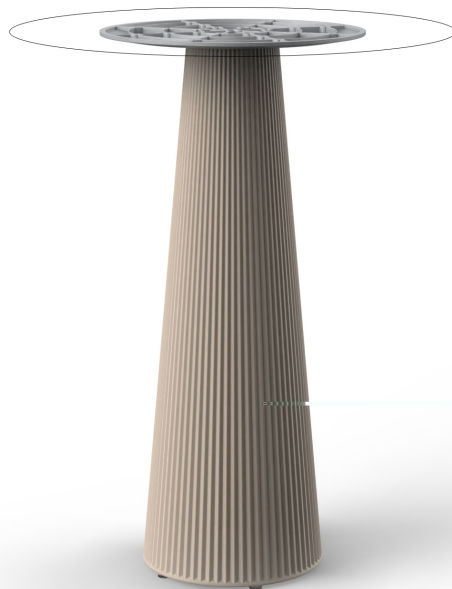

Products / High Tables / Gatsby Base ø35x105cm S50

Gatsby base ø35x105cm s50

by Ramón Esteve

The Gatsby collection, designed by Ramón Esteve for Vondom, recalls the Art Déco lighting. Those crazy twenties. “Something new, extraordinary, beautiful, simple but sophisticatedly designed” said Francis Scott Fitzgerald about his aims for the novel he was about to write. The Great Gatsby was born in an age of prosperity, parties and excess. They called it “the American Dream”.

Info

Description

Weight: 6 Kg

GATSBY Mesa Base Redonda Ø35x105.5cm S50
GATSBY Round Base Table Ø35x105.5cm S50
ref. 54461

TABLE TOP - SOBRE

Accessories

- TABLE 10mm
- TABLE 12mm
- TABLE DEKTON

Finishes

taupe

ecru

beige

Matt Polyethylene