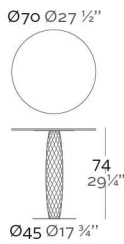

VASES Round Table
VASES Mesa Redonda

REFERENCE*

REFERENCIA*

47073

47073F

47074

47074F

ReferenceX, for example 0000A ReferenciaX, ejemplo 0000A.

* A: BASIC R: AUTORRIEGO F: LACADO W:LUZ L: LEDS B: FULL WHITE G: GLASS

FINISHES ACABADOS

COLOURS COLORES

BASIC