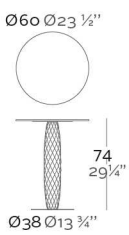

VASES Round Table
VASES Mesa Redonda

REFERENCE*

REFERENCIA*

47073

47073F

47074

47074F

ReferenceX, for example 0000A ReferenciaX, ejemplo 0000A.

* A: BASIC R: AUTORRIEGO F: LACADO W:LUZ L: LEDS B: FULL WHITE G: GLASS

FINISHES ACABADOS

COLOURS COLORES

BASIC