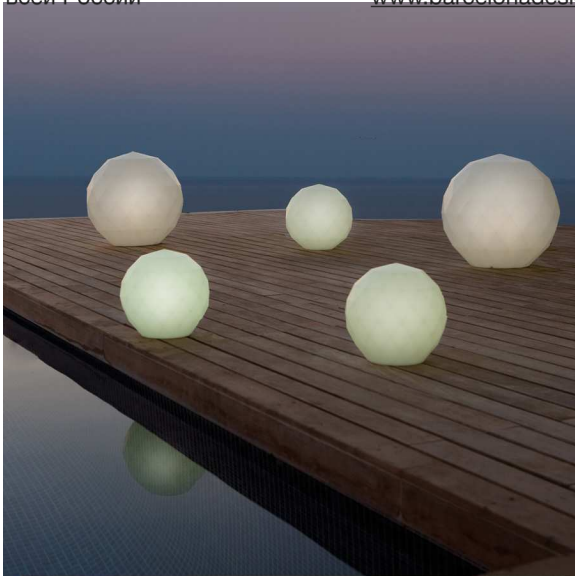

VASES LAMPARAS 40

DESCRIPTION DESCRIPTION

Made in resin of polyethylene by rotational moulding. 100% Recyclable. Item suitable for indoor and outdoor use. Available in different finishes.

Fabricada en resina de polietileno mediante moldeo rotacional con doble pared 100% Reciclable. Apto para exterior e interior. Disponible en varios acabados.