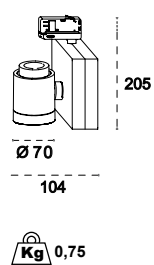

TRACK is sold separately.  
Refs available in [www.faro.es](http://www.faro.es)

TECHNICAL FEATURES - CARACTERÍSTICAS TÉCNICAS

NANO CYLINDER LED

MINI CYLINDER LED

CYLINDER LED