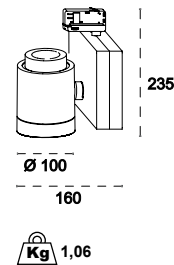

TRACK is sold separately.  
Refs available in [www.faro.es](http://www.faro.es)

TECHNICAL FEATURES - CARACTERÍSTICAS TÉCNICAS

NANO CYLINDER LED

MINI CYLINDER LED

CYLINDER LED