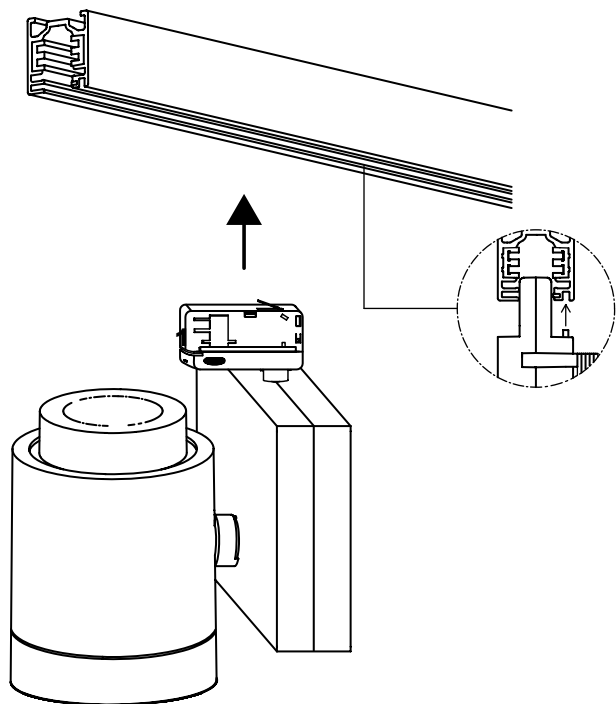

TRACK is sold separately.  
Refs available in [www.faro.es](http://www.faro.es)

TECHNICAL FEATURES - CARACTERÍSTICAS TÉCNICAS

NANO CYLINDER LED

MINI CYLINDER LED

CYLINDER LED