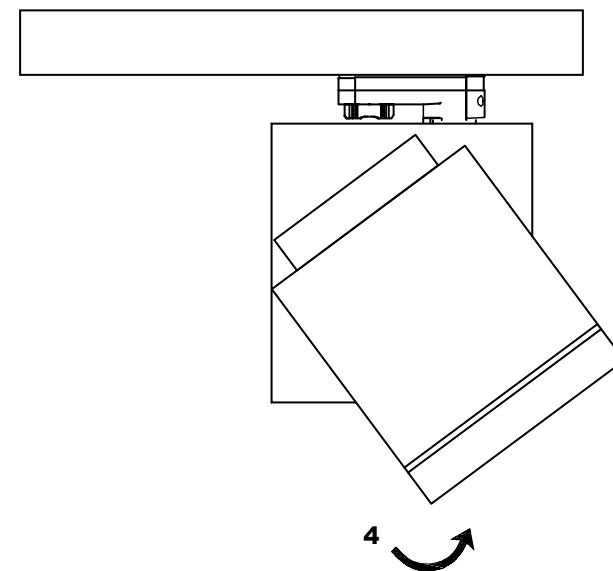

TRACK is sold separately.  
Refs available in [www.faro.es](http://www.faro.es)

TECHNICAL FEATURES - CARACTERÍSTICAS TÉCNICAS

NANO CYLINDER LED

MINI CYLINDER LED

CYLINDER LED