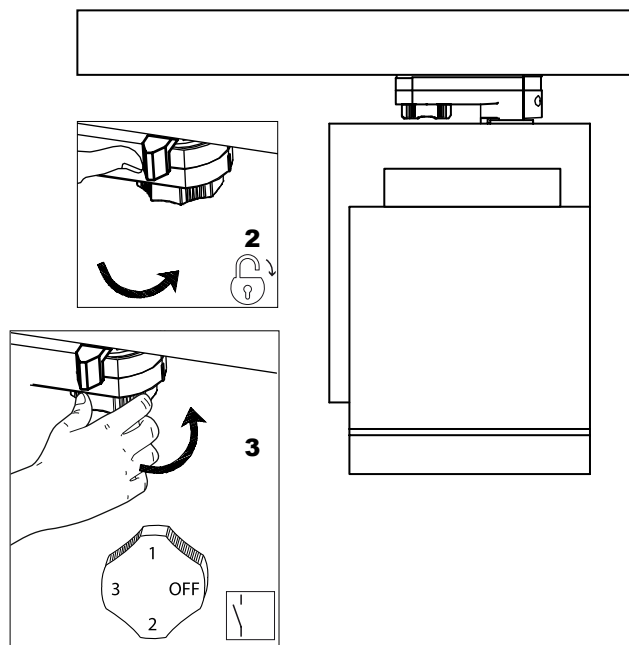

TRACK is sold separately.  
Refs available in [www.faro.es](http://www.faro.es)

TECHNICAL FEATURES - CARACTERÍSTICAS TÉCNICAS

NANO CYLINDER LED

MINI CYLINDER LED

CYLINDER LED