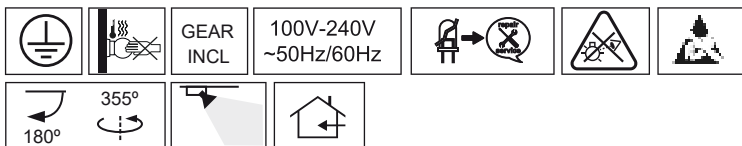

TRACK is sold separately.  
Refs available in [www.faro.es](http://www.faro.es)

TECHNICAL FEATURES - CARACTERÍSTICAS TÉCNICAS

NANO CYLINDER LED

MINI CYLINDER LED

CYLINDER LED