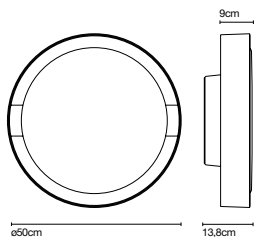

Plaff-on! 50 IP54

Plaff-on! 33 IP54