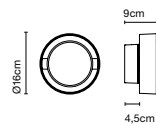

Plaff-on! 33 IP54

Plaff-on! 16 IP65

A ceiling lamp whose beauty lies in its simplicity and clarity, offering multiple lighting effects thanks to its design.

Plaff-on! 50 IP54
4x E27 LED Standard 8W

Plaff-on! 50 LED IP54 *
LED SMD 36W 700mA
2700K
Luminaria - 3200lm (incluido)

Plaff-on! 33 IP54
2x E27 LED Standard 8W

Plaff-on! 33 LED IP54 *
LED SMD 28,5W 700mA
2700K
Luminaria - 2000lm (incluido)

Plaff-on! 16 IP65
LED COB 8W 230V 2700K
CRI90
Fuente de luz - 544lm (incluido)

Ring made of lacquered aluminium which supports an opal blown glass shade.

Structure

☒ Black

Diffuser

☐ White

☐ dimmable

(Only LED versions)

☐ IP54

☐ IP65

- [Download](#) Assembly Instructions
- [Download](#) Photometric Data
- [Download](#) 2D
- [Download](#) 3D
- [Download](#) Energy label