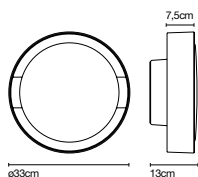

Plaff-on! 16 IP65