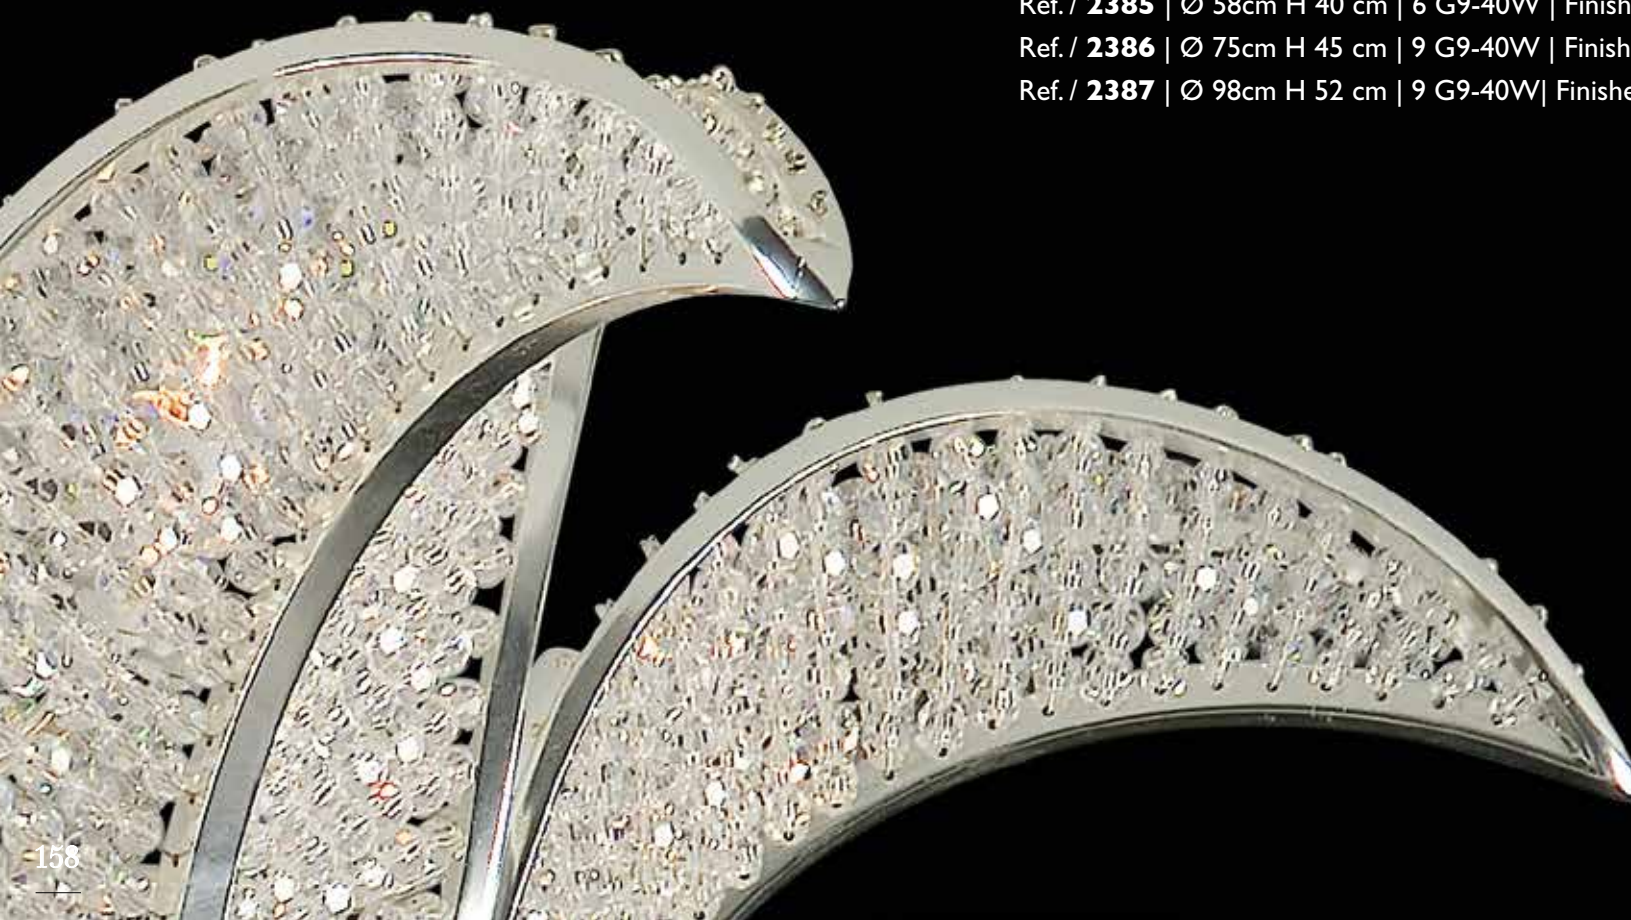

MADE WITH  
SWAROVSKI  
ELEMENTS

Ref. / **2385** | Ø 58cm H 40 cm | 6 G9-40W | Finished n° 30

Ref. / **2386** | Ø 75cm H 45 cm | 9 G9-40W | Finished n° 30

Ref. / **2387** | Ø 98cm H 52 cm | 9 G9-40W | Finished n° 30