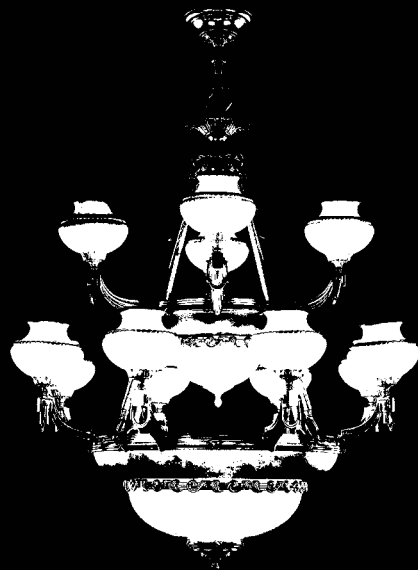

Ref. / **2349** | Ø 52 cm H132 cm | 6 E14-60W | Finished n° 3

Ref. / **2025** | Ø 48 cm H104 cm | 6 E14-60W | Finished n° 4

Ref. / **2023** | Ø 72 cm H157 cm | 15 E14-60W | Finished n° 4

Ref. / **2024** | Ø 65 cm H124 cm | 9 E14-60 W | Finished n° 4

# Alabastro

Brass  
&  
Alabaster

Ref. / 2124 | Ø 170 cm H225 cm | 54 E27-40W | Finished n° 11

Ref. / **2075** | Ø 120 cm H163 cms | 24 E27-40 W | Finished n° 11

Ref. / **2054** | Ø 136 cm H145 cm | 26 E27-40W | Finished n° 11