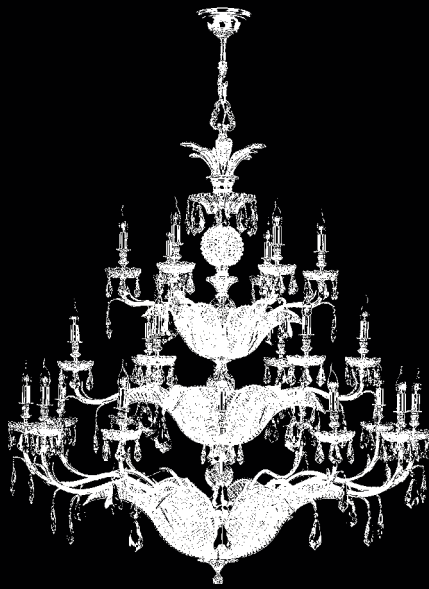

Neva

**Bronze
Lead Engraved Crystal
Swarovski Elements Beads**