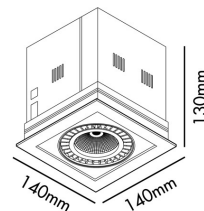

MINI-COLIN-1 Black downlight

LED 12/18W 3000K 56° 1685/2260 lm

Ref. 033008602

MINI-COLIN is a minimalist recessed light. Its body fully integrates into the space and it provides effective lighting. With a heat temperature of 3000 K, this downlight allows warm, comfortable atmospheres to be created. The 56° version is perfect for lighting in restaurants and hotels, and also in exhibition rooms or museums.

Specifications

Bulb: LED 12-18W 1685-2260lm 3000K 56°
CRI85

Bulb included: Yes

Transformer: Driver

Transformer included: No

IP: 20

Class: III

Material: Die cast aluminium

Designer:

Length: 140 mm

Net Width: 140 mm

Height: 130 mm

Net Weight: 1.08 kg

Volume: 0.00147 m³

8421776127876