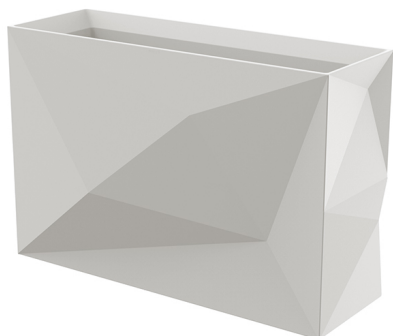

FAZ WALL PLANTER 40x120x80cm

By Ramon Esteve

Ramón Esteve, architect of harmony, serenity, timelessness and universality has created mineral and emphatic shapes that make FAZ a design that contextualizes with homes and installations. An ambience, encircling as a result of the blissful combination of the material and lighting, so that the sole sensation would be its fusion. Their VONDOM spirit is experienced exclusively in the quality of the material that permits an exterior using even in the most exacting environments. The modularity of FAZ permits the consumers to adapt the furniture and flowerpots to their style and needs without losing the harmony of this furniture set. It's upholstery is available in excellent quality nautical canvas or polyester fabric. The result is a product that transmits essence, that contains the complexity and the density of a work finalized to the extreme degree, the purpose of which is to create desirable places to live. ca vivir.

View online: <https://www.vondom.com/products/54177A>

Features

Description

Pot made of polyethylene resin by rotational moulding. 100% Recyclable. Item suitable for indoor and outdoor use. Available in different finishes.

Weight

20.47 Kg

FAZ Jardinera alta C = 140 L
FAZ High jardiniere C = 38 1/4 gal

FINISHES

BASIC

Ref. 54177A

Matt Polyethylene

- ICE
- WHITE
- BLACK
- BRONZE
- STEEL
- ANTHRACITE
- RED
- PISTACHIO
- ORANGE
- KHAKI
- NAVY
- TAUPE
- PLUM
- ECRU