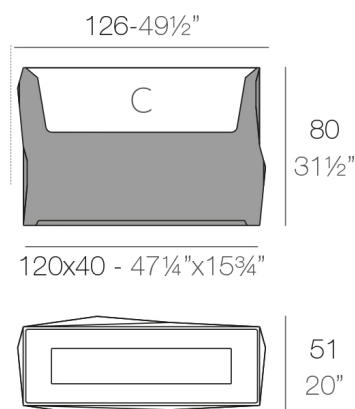

Weight

20.47 Kg

FAZ Jardinera alta C = 140 L
FAZ High jardiniere C = 38 1/4 gal

FINISHES

BASIC

Ref. 54177A

Matt Polyethylene

- ICE
- WHITE
- BLACK
- BRONZE
- STEEL
- ANTHRACITE
- RED
- PISTACHIO
- ORANGE
- KHAKI
- NAVY
- TAUPE
- PLUM
- ECRU