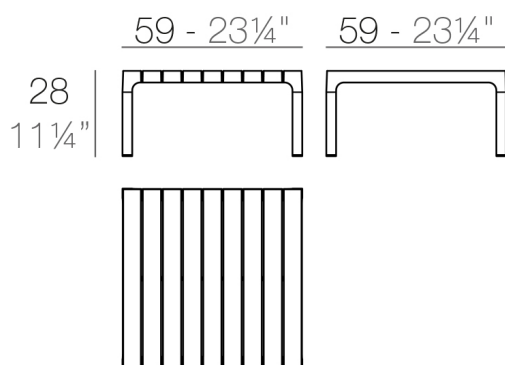

SPRITZ TABLE 59x59x28

By Archirivolto Design

"The white wooden fences lining the beach, the small strips that follow each other, in their perfect geometry. It's this picture that inspired the collection Spritz, which is composed of the stolen details to this inspiration. Chair, armchair, stool and high table: perfect for every need, the collection Spritz adapts well to any context, hospitality and home. It is not a coincidence that Spritz, the collection created by Archirivolto for Vondom, embodies in the name the idea of freshness and purity of shapes. Rigorous shapes that connect home and world, with a kaleidoscope of variations and nuances: this mix between the linearity of northern European style and the typical warmth of Mediterranean creates a dialogue between indoor and outdoor.
View online: <https://www.vondom.com/products/56029>

Features

Description

4.64 Kg

SPRITZ Mesa Tumbona
SPRITZ Sun Lounger Table

FINISHES

BASIC PP

Ref. 56029

Available in various colors